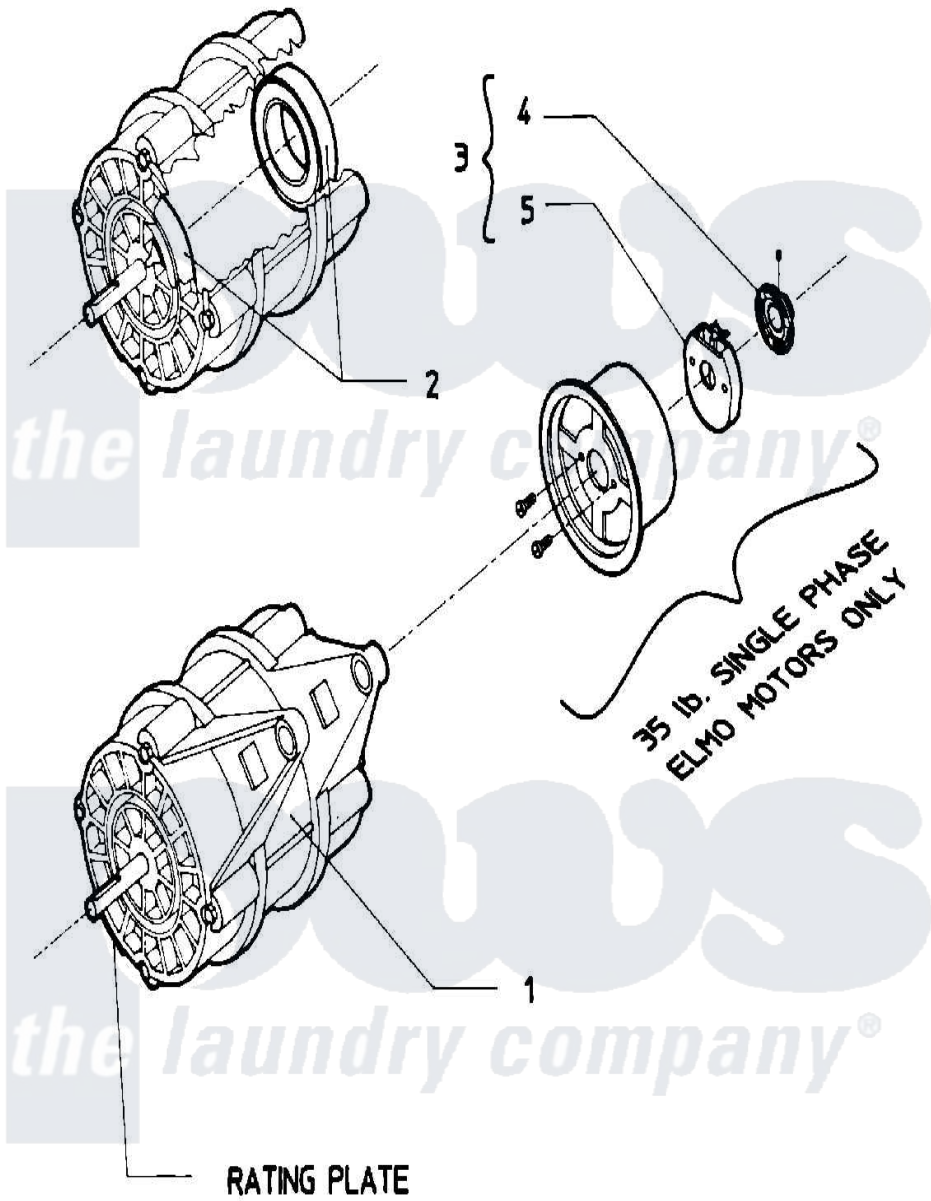

Maytag MAF35MC1 07 - MOTOR

Maytag [Commercial Maytag MAF35MC1 Washer Parts](#) Parts Diagram 07 - MOTOR
 Click on the part number to view part

Item	Original Part Number	Replaced By	Status	Part Description
001	24001078			Motor, 2SP
"	24001079			Motor 2SP 1 Phase
"	24001082			Motor, 2SP
"	24001083			Motor, 2SP
002	24001017			Bearing, Motor
"	24001018			Bearing, 6204-2RS
003	W10124350		Not Available	PART NOT USED