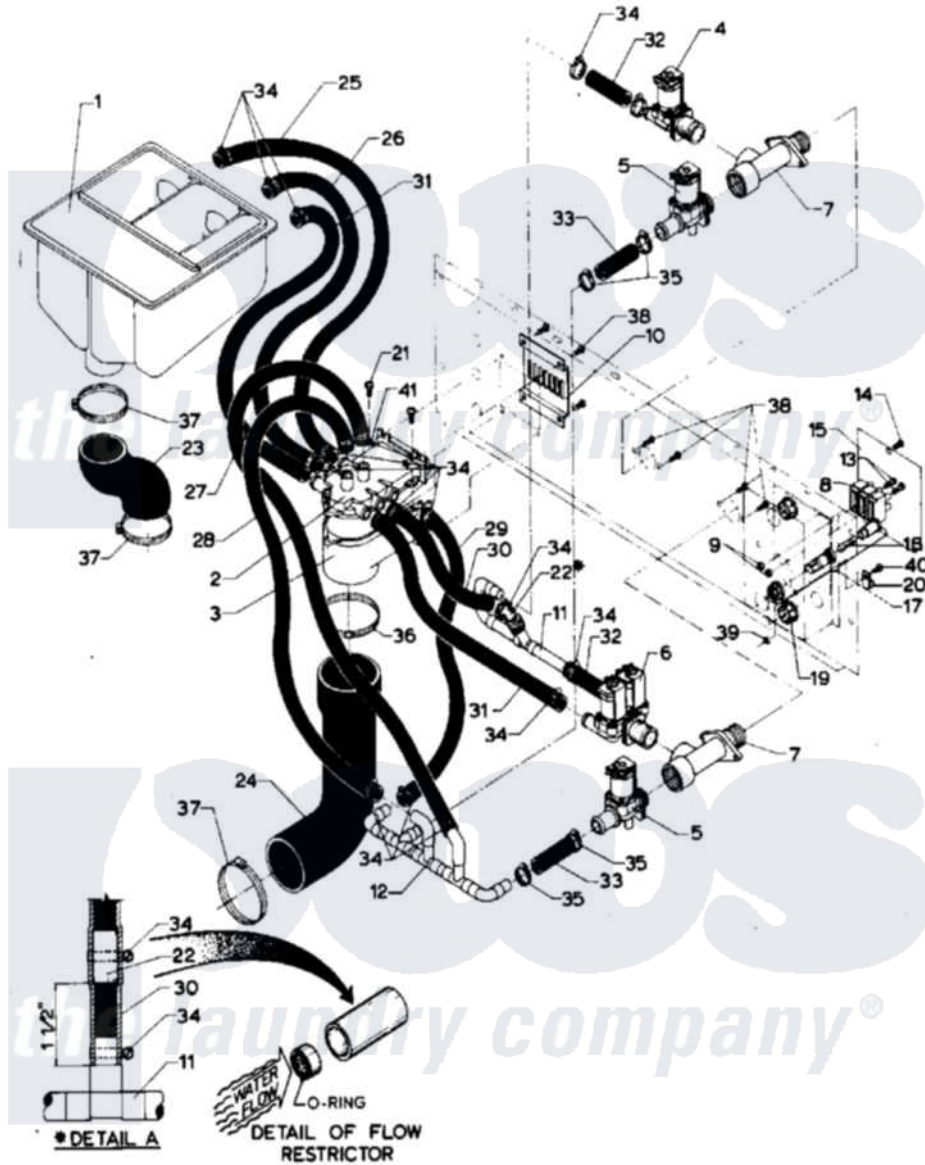

Maytag MAF35MC1 08 - SOAP DISPENSER

Maytag Commercial Maytag MAF35MC1 Washer Parts Parts Diagram 08 - SOAP DISPENSER
 Click on the part number to view part

Item	Original Part Number	Replaced By	Status	Part Description
001	24001627		Not Available	DISPENSER, SUPPLY (COIN)
002	24001031			Breaker, Vac.
003	24001032			Breaker, Vac.
004	24001119			Valve
005	W10124350		Not Available	PART NUMBER NOT AVAILABLE
006	W10124350		Not Available	PART NUMBER NOT AVAILABLE
007	24001448			Seal
008	24001366		Not Available	BLOCK, INPUT & POWER (4 TERM)
"	24001629		Not Available	BLOCK, INPUT POWER (3 WIRE)
009	24001425			Nut, Fiberlock, Pltd
010	24001426			Cover, Vacuum Breaker
011	24001777		Not Available	MANIFOLD, SUPPLY
012	W10124350		Not Available	PART NUMBER NOT AVAILABLE

013	24001430		Screw, S.s
014	24001301	67006964	Screw, Glide
015	24001429		Not Available COVER, JUNCTION BOX
016	W10124350		Not Available PART NUMBER NOT AVAILABLE
017	24001433		Holder, Fuse
018	24001225		Fuse, Control
019	24001436	8008P014-60	Grommet, Nylon
020	24001434		Not Available CONNECTOR, GROUND
021	24001432	W10068250	Screw
022	24001775		Not Available FLOW RESTRICTOR ASSY.
023	24001442		Hose, Soap Dispenser
024	24001033		Hose, Vacuum Breaker
025	24001781		Not Available HOSE
026	24001783		Not Available HOSE
027	W10124350		Not Available PART NOT USED
028	24001767		Not Available HOSE
029	24001788		Not Available HOSE
030	24001771		Not Available HOSE
031	24001792		Hose
032	24001794		Hose
033	24001794		Hose
034	24001423	489503	Clamp
035	24001797		Not Available CLAMP (SIZE 24)
036	24001282		Not Available CLAMP, HOSE (No.48)
037	24001353	696392	Hose Clamp
038	24001414	4450038	Screw
039	24001342	74005230	Nut, Lock
040	24001432	W10068250	Screw
041	24001425		Nut, Fiberlock, Pltd