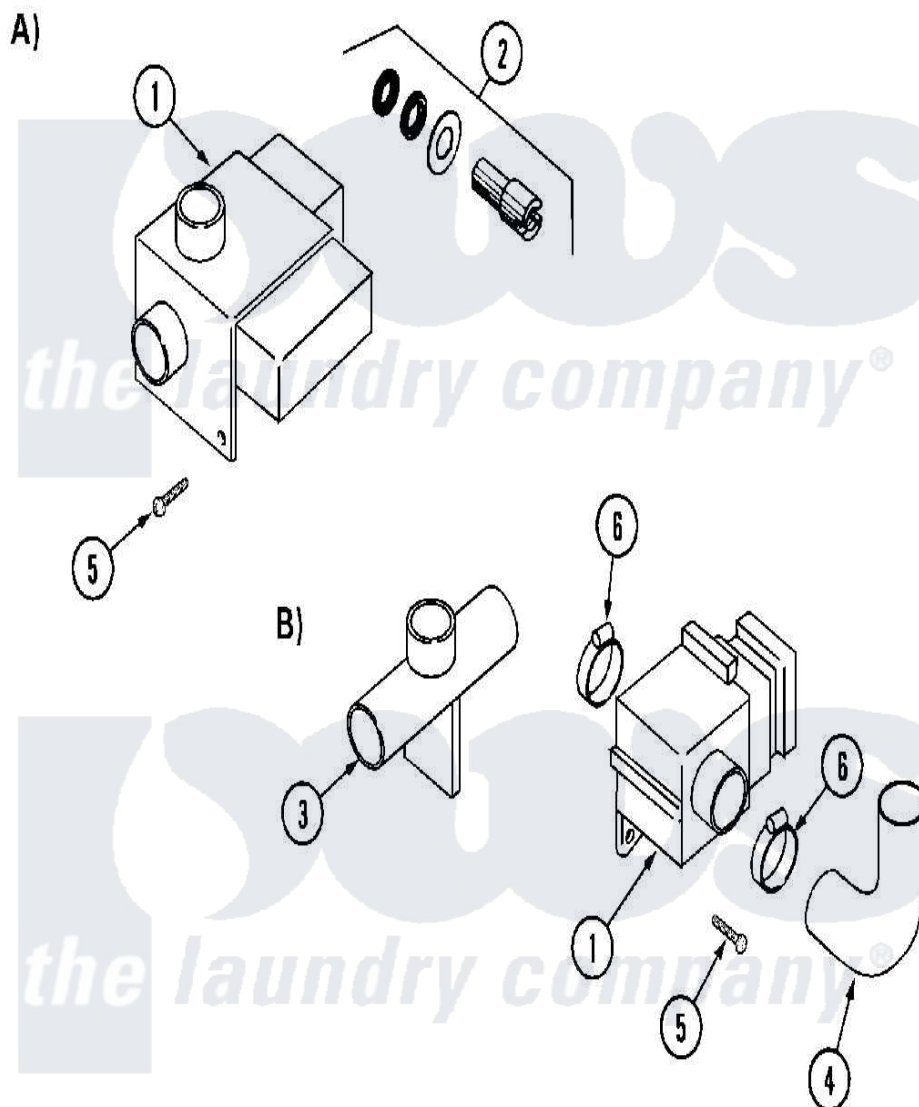

Maytag MAF35MC1 09 - DRAIN VALVE

Maytag [Commercial Maytag MAF35MC1 Washer Parts](#) Parts Diagram 09 - DRAIN VALVE
 Click on the part number to view part

Item	Original Part Number	Replaced By	Status	Part Description
001	24001116			Valve, Drain
"	24001217			Valve, Drain
"	24001530			Valve, Motor Drain
002	24001528			Shaft, Drive And Seal Kit
003	24001826		Not Available	(B)CONNECTION, TEE-DRAIN
004	24001565			Hose, Drain
005	24001502	8204624		Bolt
006	24001353	696392		Hose Clamp