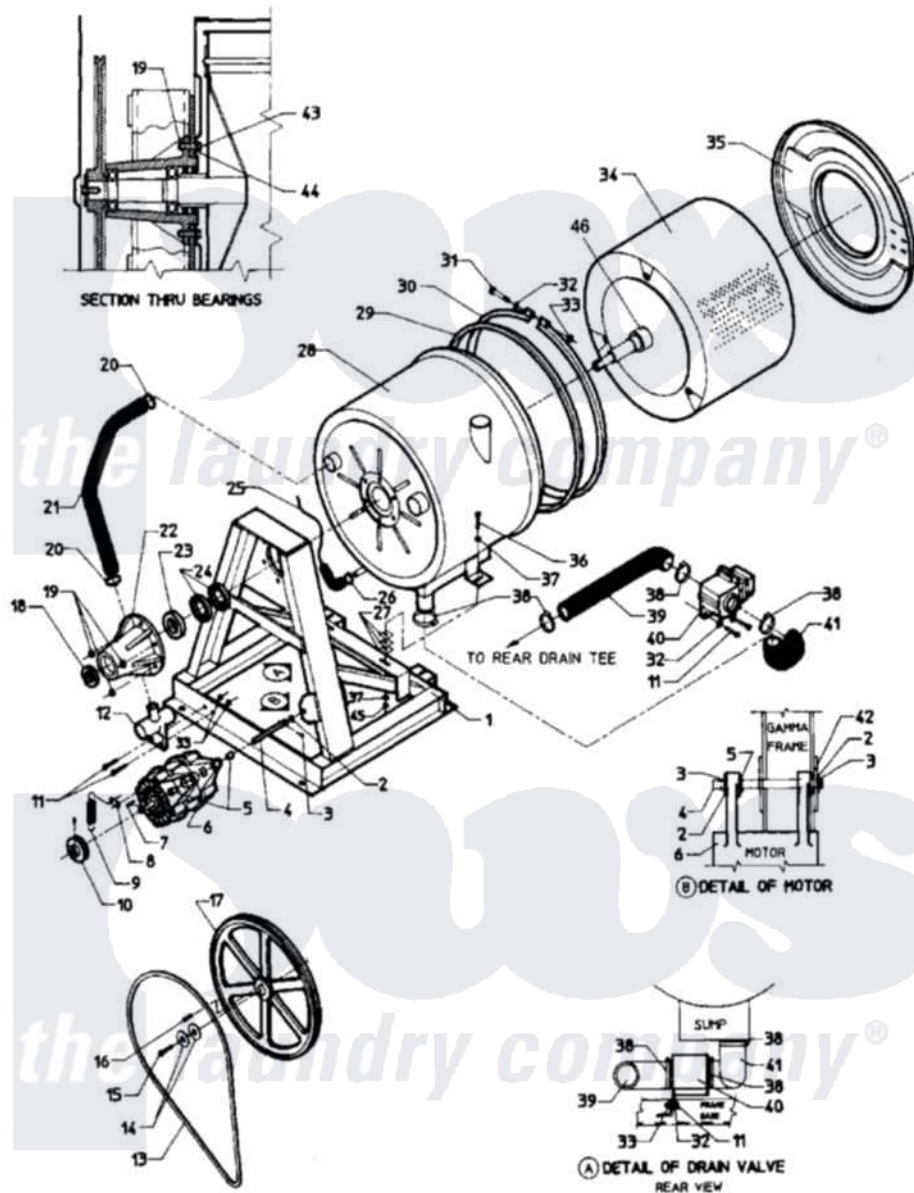

Maytag MAF35MC4TL 07 - SUB ASSEMBLY (MAF35MC4Tx)

Maytag Commercial Maytag MAF35MC4TL Washer Parts Parts Diagram 07 - SUB ASSEMBLY (MAF35MC4Tx)
 Click on the part number to view part

Item	Original Part Number	Replaced By	Status	Part Description
001	24001371		Not Available	KIT ASSY., FRAME (2 SPEED)
002	24001511			Washer, Hardened
003	24001512		Not Available	PIN, COTTER PLTD. (1/8X1 1/2)
004	24001802		Not Available	SUPPORT ROD, MOTOR
005	24001021			Bushing, Motor
006	24001017			Bearing, Motor
"	24001079			Motor 2SP 1 Phase
007	24001648		Not Available	KEY (MOTOR 3/16" X 1 1/2")
008	24001651		Not Available	CLIP, MOTOR SPRING
009	24001650		Not Available	SPRING (BELT TENSION)
010	24002042			Pulley, Motor
011	24001502	8204624		Bolt
012	24001826		Not Available	(B)CONNECTION, TEE-DRAIN
013	24001095			Belt, V

014	24001501		Washer, Stainless Steel
015	Y24001500		Screw, S.s.
016	24001499	Not Available	KEY (3/8" X 1 1/4")
017	W10124350	Not Available	NOT REQUIRED PART OR SEE NOTE
018	24002048		Bearing, 6308-2RS
019	24001495		Nut, Fiberlock
"	24001563		Nut, Fiberlock
020	24001283	Not Available	CLAMP, HOSE (No.28)
021	24001506		Hose, Overflow
022	24001260		Kit, Trunion
023	24002046		Bearing, 6312-2RS
024	24001020		Seal, Shaft
025	24001661	Not Available	HOSE, AIR DOME
026	24001438	285655	Clamp, Hose
027	24001803	Not Available	SHIM, SHELL
028	24001377	Not Available	KIT, SHIELD RETRO
029	24001184		Gasket Kit
030	24001389	Not Available	KIT, BAND SHELL
031	24001215		Kit, Band Fastener
032	24001215		Kit, Band Fastener
033	24001215		Kit, Band Fastener
034	24001804	24001268	Basket 35
035	24001385	Not Available	KIT, FRONT SHELL
036	24001657		Bolt
037	24001516		Washer, Flat Pltd.
038	24001353	696392	Hose Clamp
039	24001660		Hose, Drain
040	24001116		Valve, Drain
041	24001565		Hose, Drain
042	24001805	Not Available	TRIM, FRONT PANEL
043	24001497		Bolt, S.s.
"	24001807		Bolt, S.s.
044	24001809		Washer, Flat
"	24001810		Washer, Flat
045	24001515		Nut, Fiberlock Pltd.
046	24001271		Collar