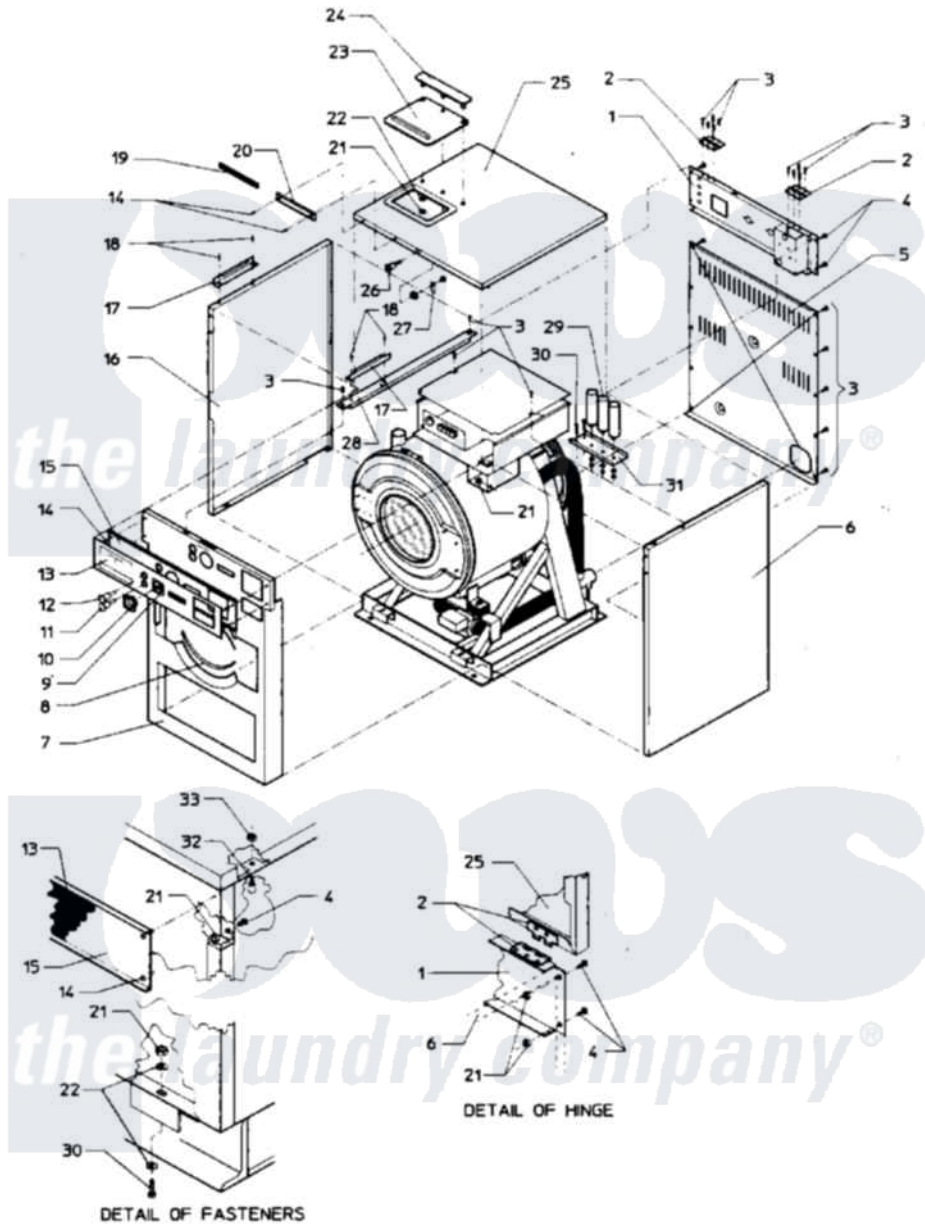

Maytag MAF35MC4TS 01 - FINAL ASSEMBLY (MAF35MC4Tx)

Maytag Commercial Maytag MAF35MC4TS Washer Parts Parts Diagram 01 - FINAL ASSEMBLY (MAF35MC4Tx)
 Click on the part number to view part

Item	Original Part Number	Replaced By	Status	Part Description
001	24001170		Not Available	PANEL KIT, VALVE
002	24001676		Not Available	HINGE, TOP COVER (NOTE: 18003069 AFTER SERIAL
"	Y24001300			Hinge
003	24001301	67006964		Screw, Glide
004	24001323			Screw
005	24001403		Not Available	KIT, PANEL (REAR)
006	24001159		Not Available	PANEL KIT, SIDE (RT.)35 (AS VIEWED FROM FRONT)
007	24001678	24001694		Panel- FRO
008	24001550	24001532		Trim- Pane
009	24001679		Not Available	DECAL, CYCLE INDICATOR
010	24001680			GLASS, TIMER
011	24001681		Not Available	LIGHT, INDICATOR (RED 110V)
012	24001682		Not Available	LIGHT, INDOCATOR (AMBER 110V)
013	24001684			DECAL, MAYTAG

014	24001533		Rivet, Pop S.s.
015	24002036		Decal, Control Panel
"	NLA	Not Available	PANEL, CONTROL
016	24001157	Not Available	PANEL KIT, SIDE (LT.)35
017	24001539	Not Available	BRACKET, SOAP DISPENSER
018	24001540	Not Available	RIVET, BLIND S.S. (1/8 X 5/16)
019	W10124350	Not Available	PART NUMBER NOT AVAILABLE
020	24001671	Not Available	NAMEPLATE
021	24001510	W10139757	Nut
022	24001295		Lockwasher, S.s.
023	24001219	Not Available	COVER, SOAP DISPENSER
024	24001542		Clamp, Soap Dispenser
025	24001168		KIT ASSY., TOP COVER
026	24001220		Lock, Top Cover
027	24001221		Latch, Top Cover
028	24001690	Not Available	BRACE, TOP
029	24001237		Capacitor
"	24001240		Capacitor
"	24001241		Capacitor W/Res.
"	24001242		Capacitor
030	24001303		Screw
031	24001674	Not Available	BRACKET, CAPACITOR
032	24001305		Nut, Fiberlock
033	24001425		Nut, Fiberlock, Pltd
034	W10124350	Not Available	PART NUMBER NOT AVAILABLE