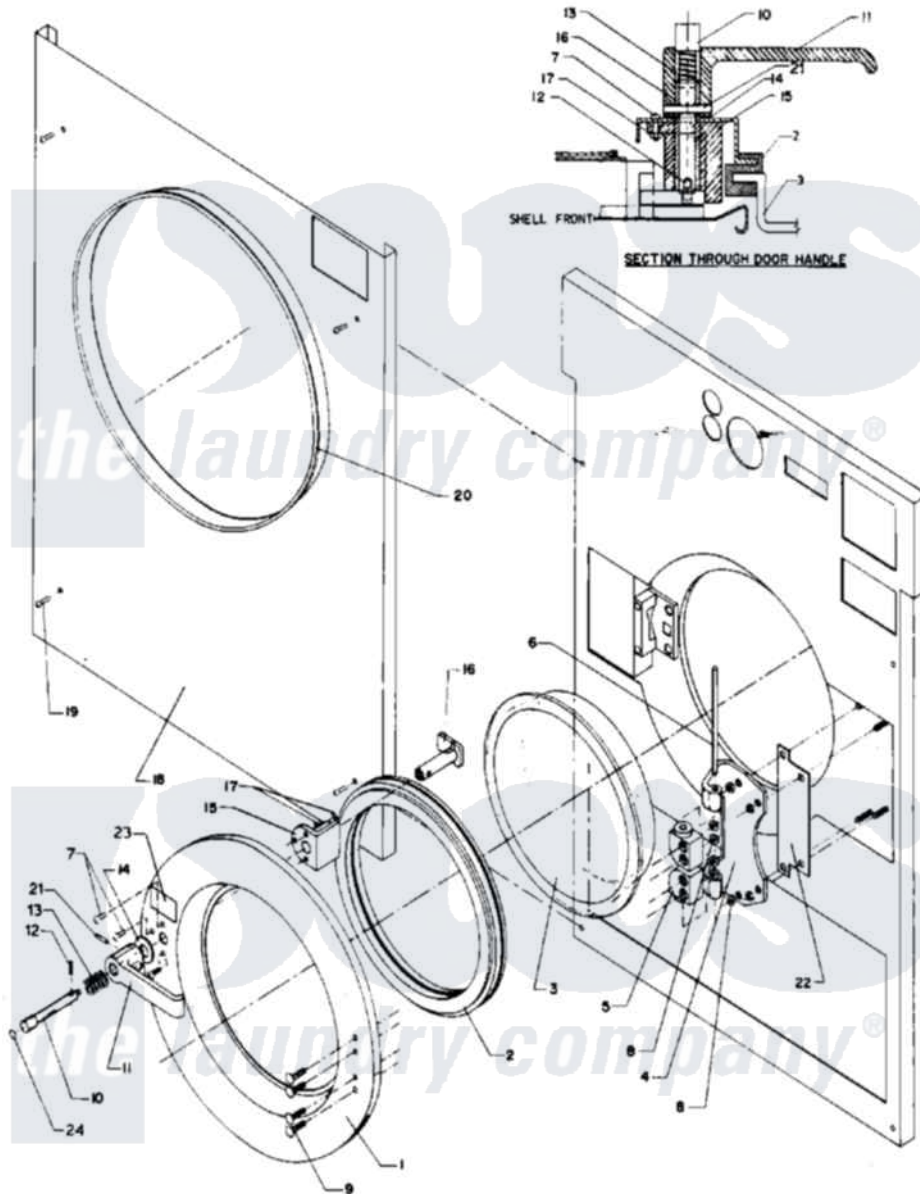

Maytag MAF35MC4TS 02 - DOOR & RELATED PARTS (MAF35MC4Tx)

Maytag Commercial Maytag MAF35MC4TS Washer Parts Diagram 02 - DOOR & RELATED PARTS (MAF35MC4Tx)

[Click on the part number to view part](#)

Item	Original Part Number	Replaced By	Status	Part Description
001	24001556			Door Assembly
"	24001719			Door
002	24001075			Gasket, Door
003	24001099		Not Available	GLASS, DOOR
004	24001333			Hinge, Door
005	24001334			Mount, Door
006	W10124350		Not Available	PART NUMBER NOT AVAILABLE
007	24001341	3400814		Screw
008	24001305			Nut, Fiberlock
009	24001467			Screw, S.s.
010	24001103			Rod, Push Button
011	24001336			Handle, Door
012	24001721			Pin, Spring
013	24001338			Spring, Door Lock
014	24001310	Y015627		Screw- Hex

015	24001340	Not Available	SPACER, DOOR HANDLE
016	24001343		Arm, Latch
017	24001342	74005230	Nut, Lock
018	24001140	Not Available	KIT, PNL, FRNT COIN (STLS.)
019	24001474	3400086	Screw, 10-32 X 3/8
020	24001722	Not Available	TRIM, OUTER FRONT PANEL
021	24001827	24001721	Pin, Spring
022	24001466		Shim, Hinge
023	24001462	Not Available	DECAL, PUSH BUTTON RED
024	24001407	Not Available	DECAL, RED DOT