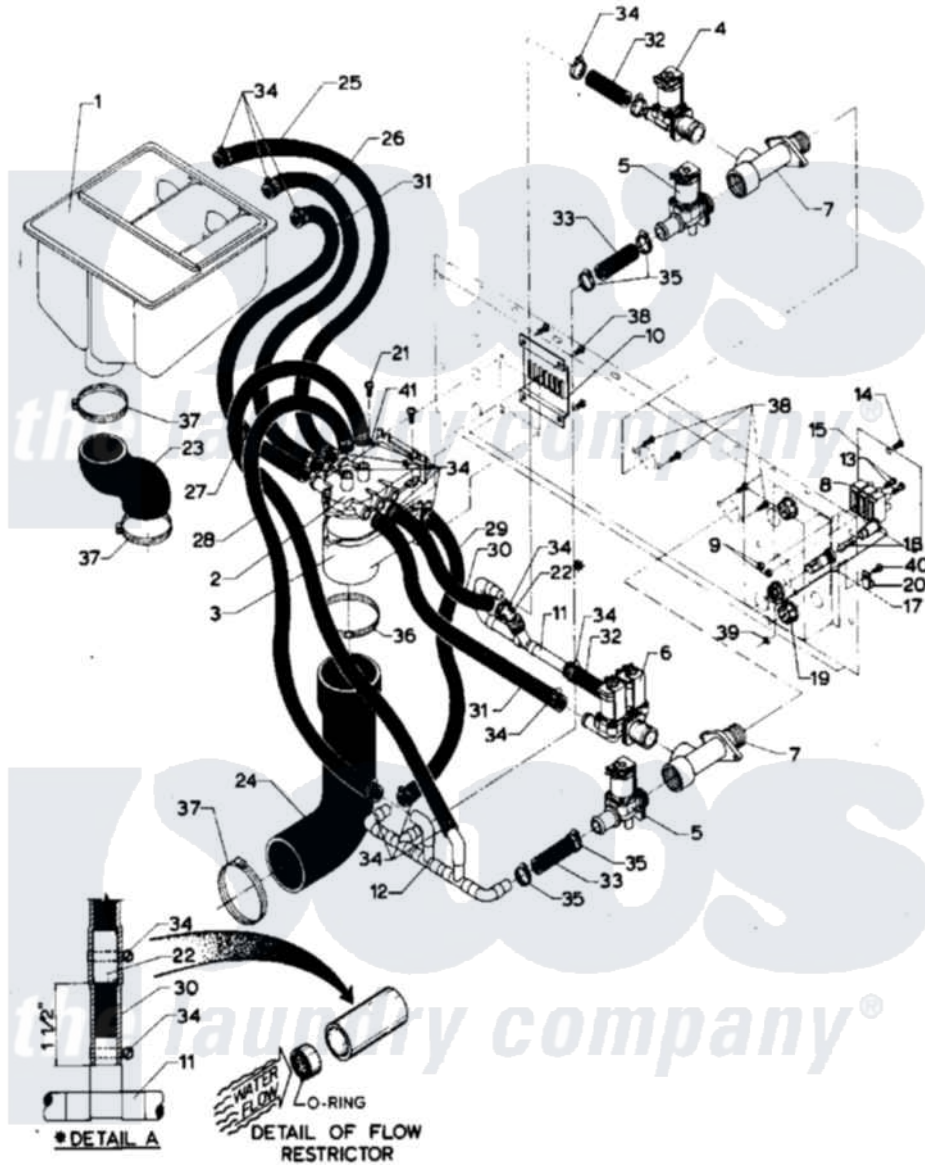

Maytag MAF35MC4TS 04 - SOAP DISPENSER (MAF35MC4Tx)

Maytag [Commercial Maytag MAF35MC4TS Washer Parts](#) Parts Diagram 04 - SOAP DISPENSER (MAF35MC4Tx)
 Click on the part number to view part

Item	Original Part Number	Replaced By	Status	Part Description
001	24001627		Not Available	DISPENSER, SUPPLY (COIN)
002	24001031			Breaker, Vac.
003	24001032			Breaker, Vac.
004	24001119			Valve
005	W10124350		Not Available	PART NUMBER NOT AVAILABLE
006	W10124350		Not Available	PART NUMBER NOT AVAILABLE
007	24001448			Seal
008	24001366		Not Available	BLOCK, INPUT & POWER (4 TERM)
"	24001629		Not Available	BLOCK, INPUT POWER (3 WIRE)
009	24001425			Nut, Fiberlock, Pltd
010	24001426			Cover, Vacuum Breaker
011	24001777		Not Available	MANIFOLD, SUPPLY
012	W10124350		Not Available	PART NUMBER NOT AVAILABLE

013	24001430		Screw, S.s
014	24001301	67006964	Screw, Glide
015	24001429		Not Available COVER, JUNCTION BOX
016	W10124350		Not Available PART NUMBER NOT AVAILABLE
017	24001433		Holder, Fuse
018	24001225		Fuse, Control
019	24001436	8008P014-60	Grommet, Nylon
020	24001434		Not Available CONNECTOR, GROUND
021	24001432	W10068250	Screw
022	24001775		Not Available FLOW RESTRICTOR ASSY.
023	24001442		Hose, Soap Dispenser
024	24001033		Hose, Vacuum Breaker
025	24001781		Not Available HOSE
026	24001783		Not Available HOSE
027	W10124350		Not Available PART NOT USED
028	24001767		Not Available HOSE
029	24001788		Not Available HOSE
030	24001771		Not Available HOSE
031	24001792		Hose
032	24001794		Hose
033	24001794		Hose
034	24001423	489503	Clamp
035	24001797		Not Available CLAMP (SIZE 24)
036	24001282		Not Available CLAMP, HOSE (No.48)
037	24001353	696392	Hose Clamp
038	24001414	4450038	Screw
039	24001342	74005230	Nut, Lock
040	24001432	W10068250	Screw
041	24001425		Nut, Fiberlock, Pltd