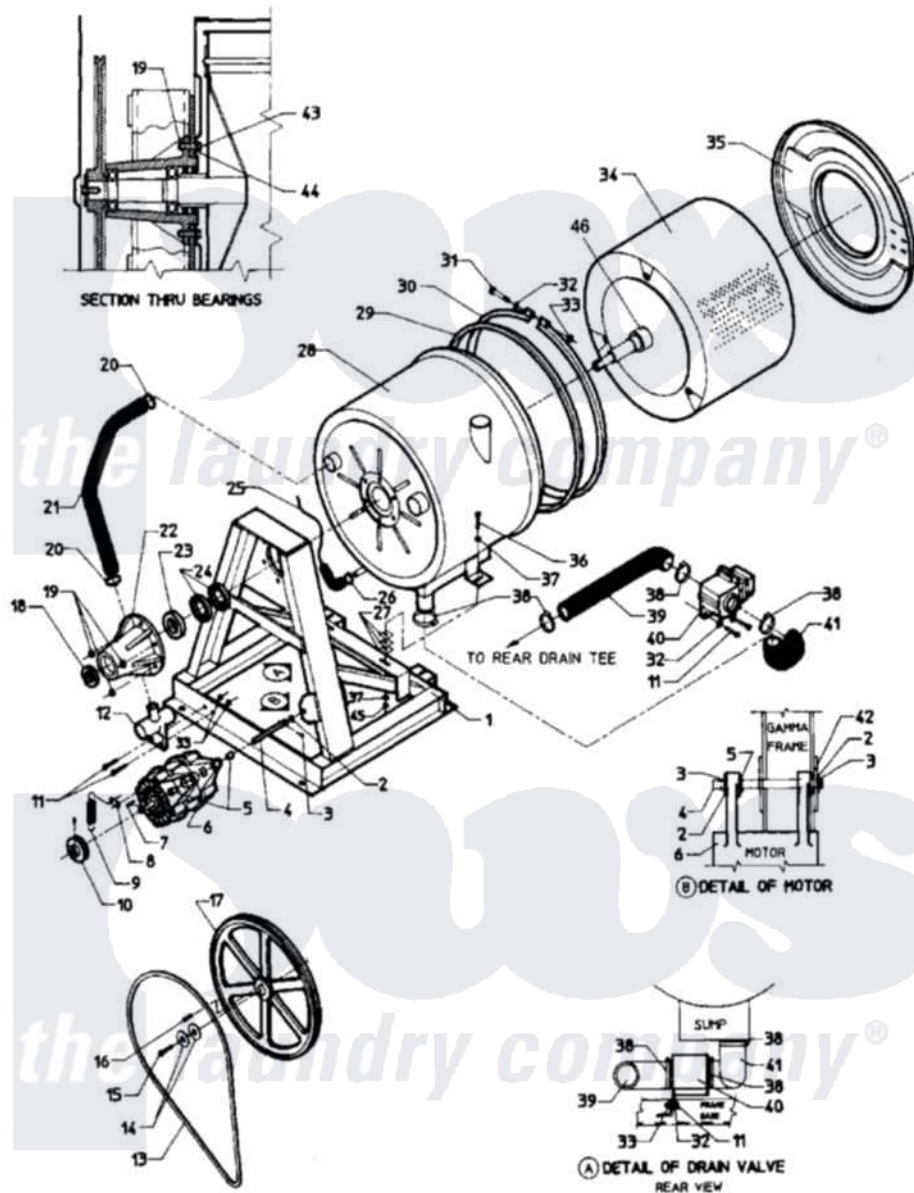

# Maytag MAF35MC4TS 07 - SUB ASSEMBLY (MAF35MC4Tx)

Maytag Commercial Maytag MAF35MC4TS Washer Parts Parts Diagram 07 - SUB ASSEMBLY (MAF35MC4Tx)  
 Click on the part number to view part

Item	Original Part Number	Replaced By	Status	Part Description
001	24001371		Not Available	KIT ASSY., FRAME (2 SPEED)
002	<a href="#">24001511</a>			Washer, Hardened
003	24001512		Not Available	PIN, COTTER PLTD. (1/8X1 1/2)
004	24001802		Not Available	SUPPORT ROD, MOTOR
005	<a href="#">24001021</a>			Bushing, Motor
006	<a href="#">24001017</a>			Bearing, Motor
"	<a href="#">24001079</a>			Motor 2SP 1 Phase
007	24001648		Not Available	KEY (MOTOR 3/16" X 1 1/2")
008	24001651		Not Available	CLIP, MOTOR SPRING
009	24001650		Not Available	SPRING (BELT TENSION)
010	<a href="#">24002042</a>			Pulley, Motor
011	<a href="#">24001502</a>	<a href="#">8204624</a>		Bolt
012	24001826		Not Available	(B)CONNECTION, TEE-DRAIN
013	<a href="#">24001095</a>			Belt, V