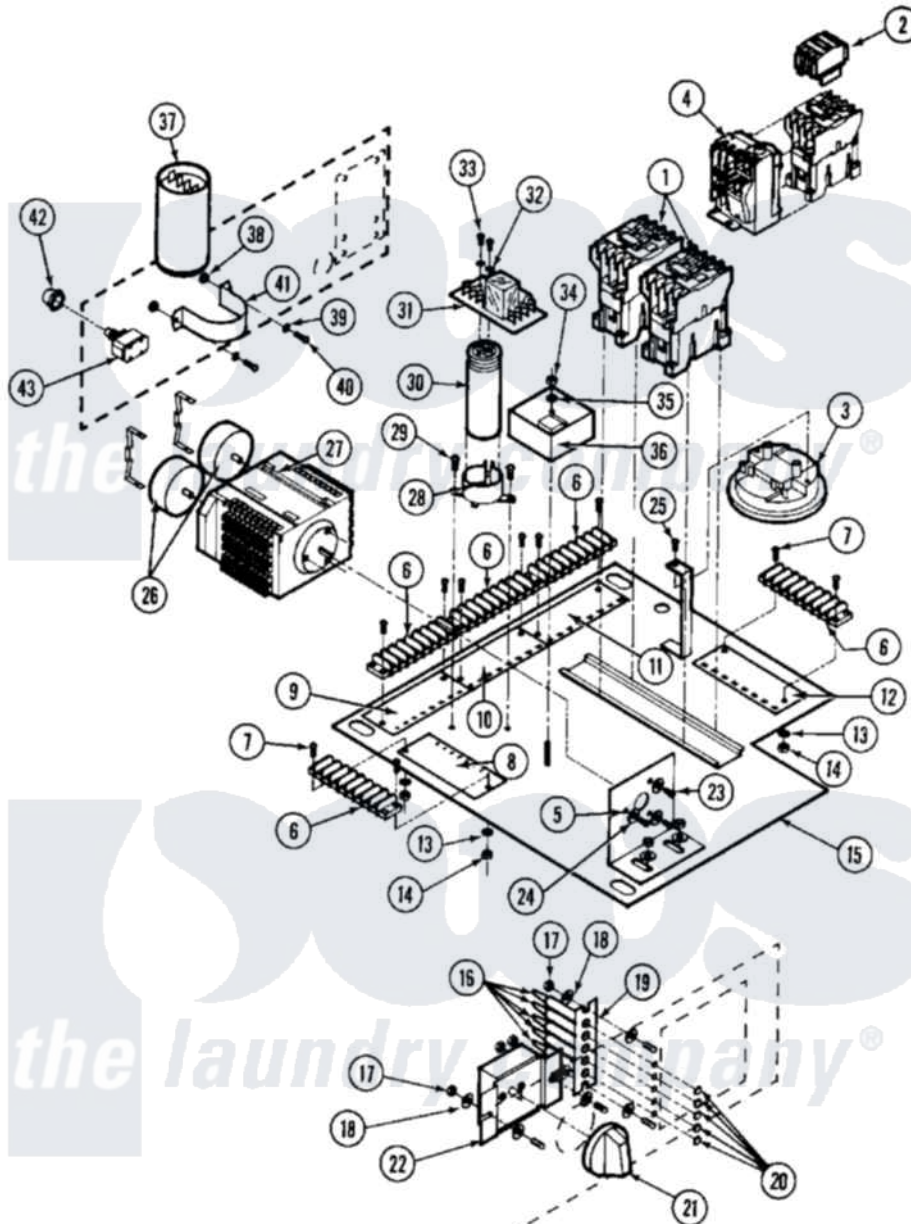

Maytag MAF35MC4TS 08 - CONTROL MODULE (MAF35MC4Tx)

Maytag Commercial Maytag MAF35MC4TS Washer Parts Parts Diagram 08 - CONTROL MODULE (MAF35MC4Tx)
 Click on the part number to view part

Item	Original Part Number	Replaced By	Status	Part Description
001	24001105	24002051		Contacto-
002	24001104		Not Available	CONTACTOR, AUX. ADDER
003	24001223		Not Available	SWITCH, DUAL LEVEL
004	24001233			Protector, Overload
005	W10124350		Not Available	PART NUMBER NOT AVAILABLE
006	24001412		Not Available	STRIP, TERMINAL
007	24001414	4450038		Screw
008	NLA		Not Available	DECAL,INSUL. TERM STRIP (1-8)
009	NLA		Not Available	DECAL,INSUL. TERM STRIP (9-16)
010	NLA		Not Available	DECAL,INSUL. TERM STRIP (17-24)
011	NLA		Not Available	DECAL,INSUL. TERM STRIP (25-32)
012	24001030		Not Available	DECAL,INSUL. TERM STIRP (33-40)
013	24001415			Washer, S.s.

014	24001417	7103P070-60		Nut, Top Pilot
015	W10124350		Not Available	PART NUMBER NOT AVAILABLE
016	24001209		Not Available	LIGHT, NEON (1/3W, 125VAC)
017	24001342	74005230		Nut, Lock
018	24001576			Washer, Flat
019	24001214			Bracket, Ind. Light
"	24001841	24001214		Bracket, Ind. Light
020	24001210	215564		Lens, Indicator Light
021	24001204		Not Available	KNOB
022	24001207			Switch, Cycle Select
023	24001357			Screw, Stainless Steel
024	24001358			Washer, Flat
025	24001411	313806		Screw
026	24001577			Motor, Timer
027	24001178			Kit, Timer Cycle
028	W10124350		Not Available	PART NUMBER NOT AVAILABLE
029	24001578	3196170		Screw
030	24001247			Capacitor, Door Lock
031	24001248		Not Available	PC BOARD, DOOR UNLOCK (110V)
032	24001579			Washer, S.s.
033	24001580			Screw, S.s.
034	24001419	W10139757		Nut
035	24001295			Lockwasher, S.s.
036	24001176			Kit, Timer Delay
037	24001235			Kit, Switch
038	24001425			Nut, Fiberlock, Pltd
039	24001576			Washer, Flat
040	24001593	132780		Screw
041	24001594		Not Available	BRACKET, SINPAC SWITCH
042	24001744		Not Available	BOOT, PUSH BUTTON
043	24001254			Switch, Momentary
044	24001245			Fuse, Slo Blo