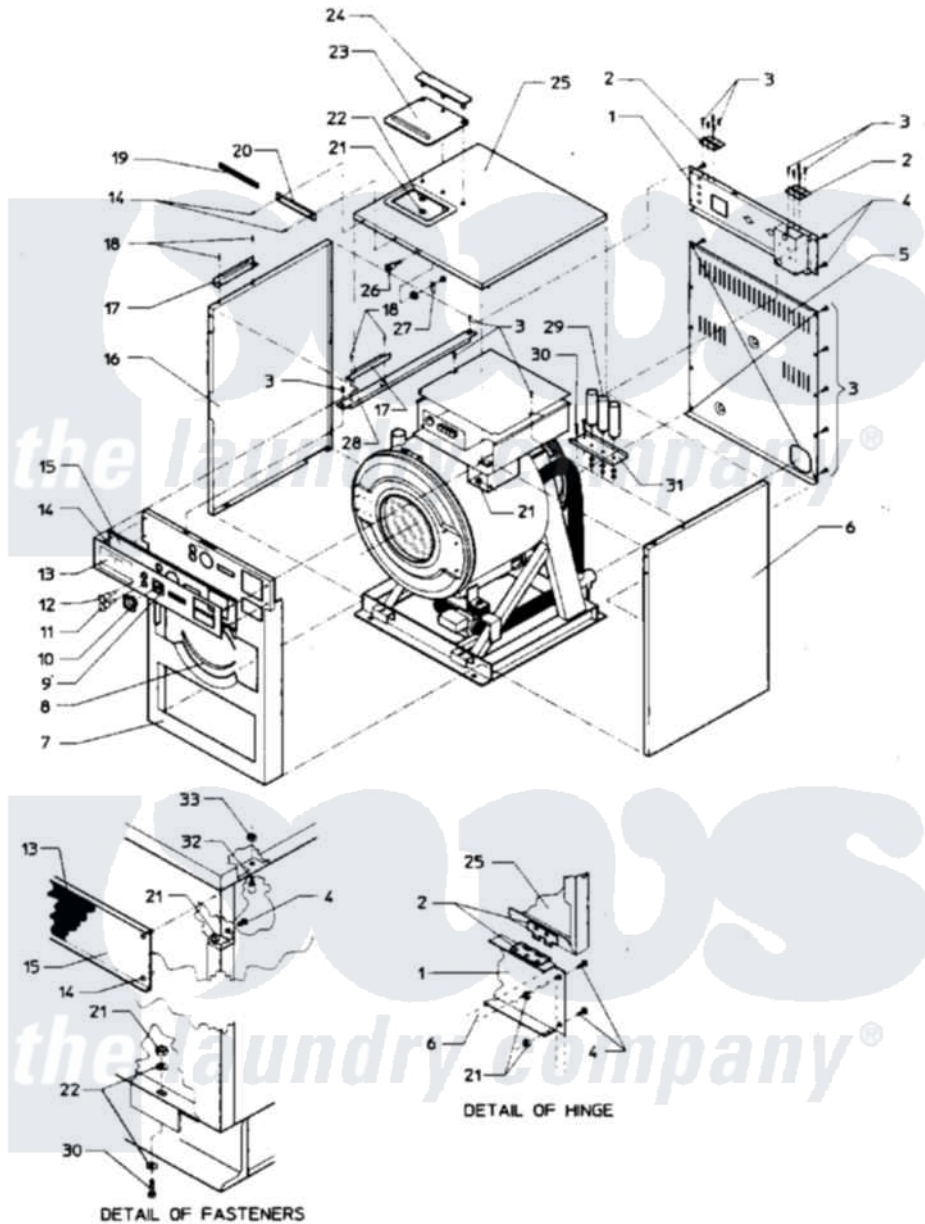

Maytag MAF35MC4TW 01 - FINAL ASSEMBLY (MAF35MC4Tx)

Maytag [Commercial Maytag MAF35MC4TW Washer Parts](#) Parts Diagram 01 - FINAL ASSEMBLY (MAF35MC4Tx)
 Click on the part number to view part

Item	Original Part Number	Replaced By	Status	Part Description
001	24001170		Not Available	PANEL KIT, VALVE
002	24001676		Not Available	HINGE, TOP COVER (NOTE: 18003069 AFTER SERIAL
"	Y24001300			Hinge
003	24001301	67006964		Screw, Glide
004	24001323			Screw
005	24001403		Not Available	KIT, PANEL (REAR)
006	24001159		Not Available	PANEL KIT, SIDE (RT.)35 (AS VIEWED FROM FRONT)
007	24001678	24001694		Panel- FRO
008	24001550	24001532		Trim- Pane
009	24001679		Not Available	DECAL, CYCLE INDICATOR
010	24001680			GLASS, TIMER
011	24001681		Not Available	LIGHT, INDICATOR (RED 110V)
012	24001682		Not Available	LIGHT, INDOCATOR (AMBER 110V)
013	24001684			DECAL, MAYTAG

014	24001533		Rivet, Pop S.s.
015	24002036		Decal, Control Panel
"	NLA	Not Available	PANEL, CONTROL
016	24001157	Not Available	PANEL KIT, SIDE (LT.)35
017	24001539	Not Available	BRACKET, SOAP DISPENSER
018	24001540	Not Available	RIVET, BLIND S.S. (1/8 X 5/16)
019	W10124350	Not Available	PART NUMBER NOT AVAILABLE
020	24001671	Not Available	NAMEPLATE
021	24001510	W10139757	Nut
022	24001295		Lockwasher, S.s.
023	24001219	Not Available	COVER, SOAP DISPENSER
024	24001542		Clamp, Soap Dispenser
025	24001168		KIT ASSY., TOP COVER
026	24001220		Lock, Top Cover
027	24001221		Latch, Top Cover
028	24001690	Not Available	BRACE, TOP
029	24001237		Capacitor
"	24001240		Capacitor
"	24001241		Capacitor W/Res.
"	24001242		Capacitor
030	24001303		Screw
031	24001674	Not Available	BRACKET, CAPACITOR
032	24001305		Nut, Fiberlock
033	24001425		Nut, Fiberlock, Pltd
034	W10124350	Not Available	PART NUMBER NOT AVAILABLE