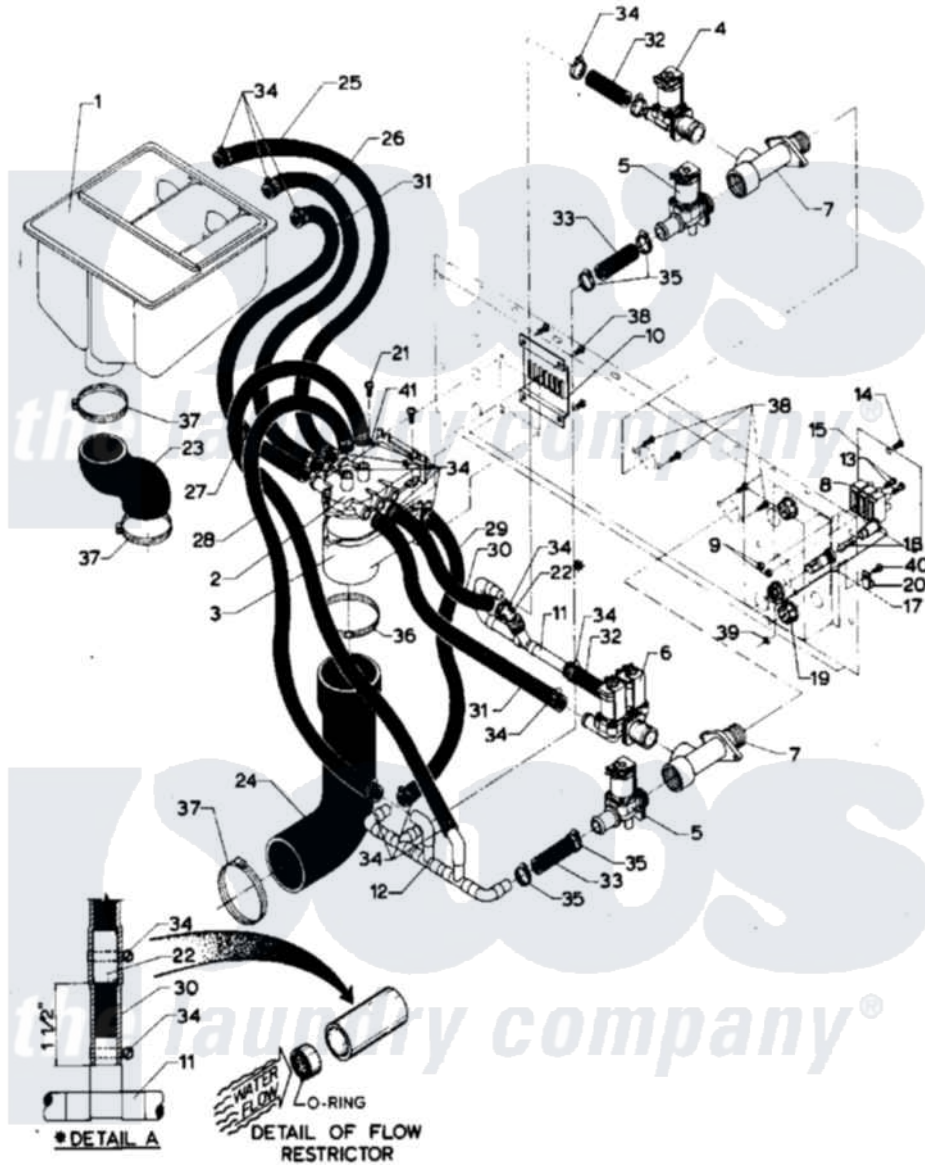

# Maytag MAF35MC4TW 04 - SOAP DISPENSER (MAF35MC4Tx)

Maytag Commercial Maytag MAF35MC4TW Washer Parts Parts Diagram 04 - SOAP DISPENSER (MAF35MC4Tx)  
 Click on the part number to view part

Item	Original Part Number	Replaced By	Status	Part Description
001	24001627		Not Available	DISPENSER, SUPPLY (COIN)
002	<a href="#">24001031</a>			Breaker, Vac.
003	<a href="#">24001032</a>			Breaker, Vac.
004	<a href="#">24001119</a>			Valve
005	W10124350		Not Available	PART NUMBER NOT AVAILABLE
006	W10124350		Not Available	PART NUMBER NOT AVAILABLE
007	<a href="#">24001448</a>			Seal
008	24001366		Not Available	BLOCK, INPUT & POWER (4 TERM)
"	24001629		Not Available	BLOCK, INPUT POWER (3 WIRE)
009	<a href="#">24001425</a>			Nut, Fiberlock, Pltd
010	<a href="#">24001426</a>			Cover, Vacuum Breaker
011	24001777		Not Available	MANIFOLD, SUPPLY
012	W10124350		Not Available	PART NUMBER NOT AVAILABLE