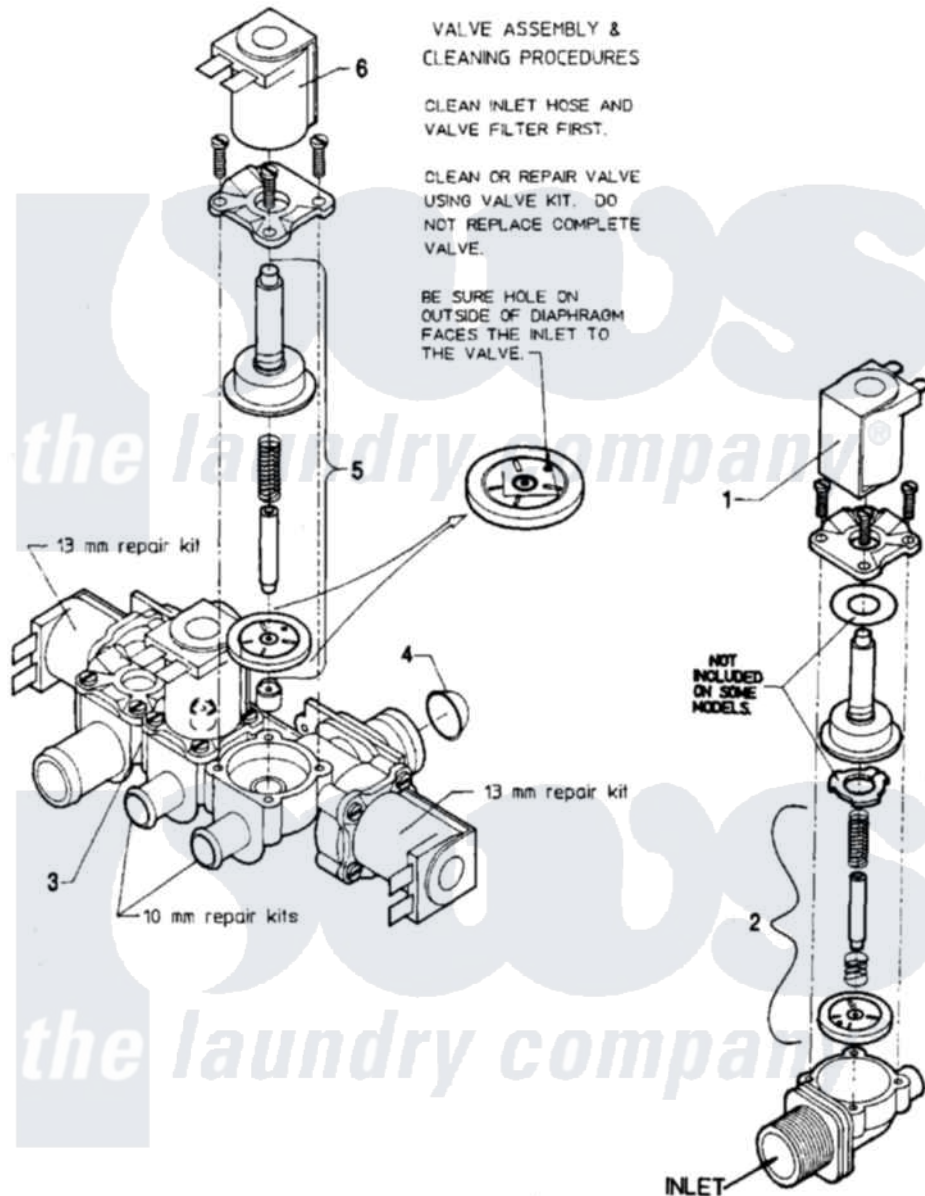

Maytag MAF35MC4TW 05 - WATER VALVE (MAF35MC4Tx)

Maytag Commercial Maytag MAF35MC4TW Washer Parts Parts Diagram 05 - WATER VALVE (MAF35MC4Tx)
 Click on the part number to view part

Item	Original Part Number	Replaced By	Status	Part Description
001	24001119			Valve
"	24001120			Valve-1 WAY
"	24001232			Coil, Water Valve
002	24001121			Kit, Valve Repair
"	24001122			Kit, Valve Repair
003	24001226			Valve, Mixing
"	24001448			Seal
"	24001549		Not Available	FILTER, MESH (11MM US THREAD)
004	24001634		Not Available	SCREEN, VALVE
005	24001122			Kit, Valve Repair
"	24001231			Kit, Repair
006	24001232			Coil, Water Valve