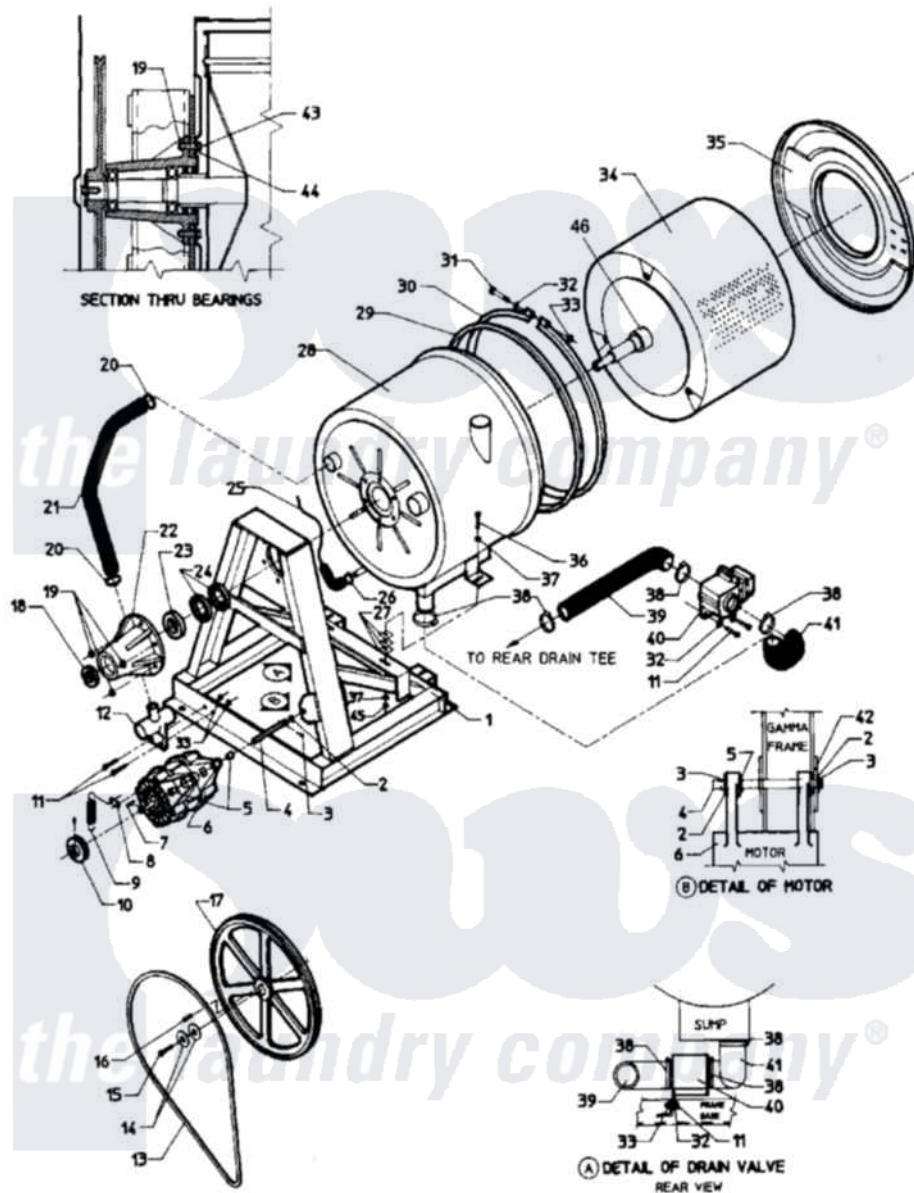

Maytag MAF35MC4TW 07 - SUB ASSEMBLY (MAF35MC4Tx)

Maytag Commercial Maytag MAF35MC4TW Washer Parts Parts Diagram 07 - SUB ASSEMBLY (MAF35MC4Tx)
 Click on the part number to view part

Item	Original Part Number	Replaced By	Status	Part Description
001	24001371		Not Available	KIT ASSY., FRAME (2 SPEED)
002	24001511			Washer, Hardened
003	24001512		Not Available	PIN, COTTER PLTD. (1/8X1 1/2)
004	24001802		Not Available	SUPPORT ROD, MOTOR
005	24001021			Bushing, Motor
006	24001017			Bearing, Motor
"	24001079			Motor 2SP 1 Phase
007	24001648		Not Available	KEY (MOTOR 3/16" X 1 1/2")
008	24001651		Not Available	CLIP, MOTOR SPRING
009	24001650		Not Available	SPRING (BELT TENSION)
010	24002042			Pulley, Motor
011	24001502	8204624		Bolt
012	24001826		Not Available	(B)CONNECTION, TEE-DRAIN
013	24001095			Belt, V

014	24001501		Washer, Stainless Steel
015	Y24001500		Screw, S.s.
016	24001499	Not Available	KEY (3/8" X 1 1/4")
017	W10124350	Not Available	NOT REQUIRED PART OR SEE NOTE
018	24002048		Bearing, 6308-2RS
019	24001495		Nut, Fiberlock
"	24001563		Nut, Fiberlock
020	24001283	Not Available	CLAMP, HOSE (No.28)
021	24001506		Hose, Overflow
022	24001260		Kit, Trunion
023	24002046		Bearing, 6312-2RS
024	24001020		Seal, Shaft
025	24001661	Not Available	HOSE, AIR DOME
026	24001438	285655	Clamp, Hose
027	24001803	Not Available	SHIM, SHELL
028	24001377	Not Available	KIT, SHIELD RETRO
029	24001184		Gasket Kit
030	24001389	Not Available	KIT, BAND SHELL
031	24001215		Kit, Band Fastener
032	24001215		Kit, Band Fastener
033	24001215		Kit, Band Fastener
034	24001804	24001268	Basket 35
035	24001385	Not Available	KIT, FRONT SHELL
036	24001657		Bolt
037	24001516		Washer, Flat Pltd.
038	24001353	696392	Hose Clamp
039	24001660		Hose, Drain
040	24001116		Valve, Drain
041	24001565		Hose, Drain
042	24001805	Not Available	TRIM, FRONT PANEL
043	24001497		Bolt, S.s.
"	24001807		Bolt, S.s.
044	24001809		Washer, Flat
"	24001810		Washer, Flat
045	24001515		Nut, Fiberlock Pltd.
046	24001271		Collar