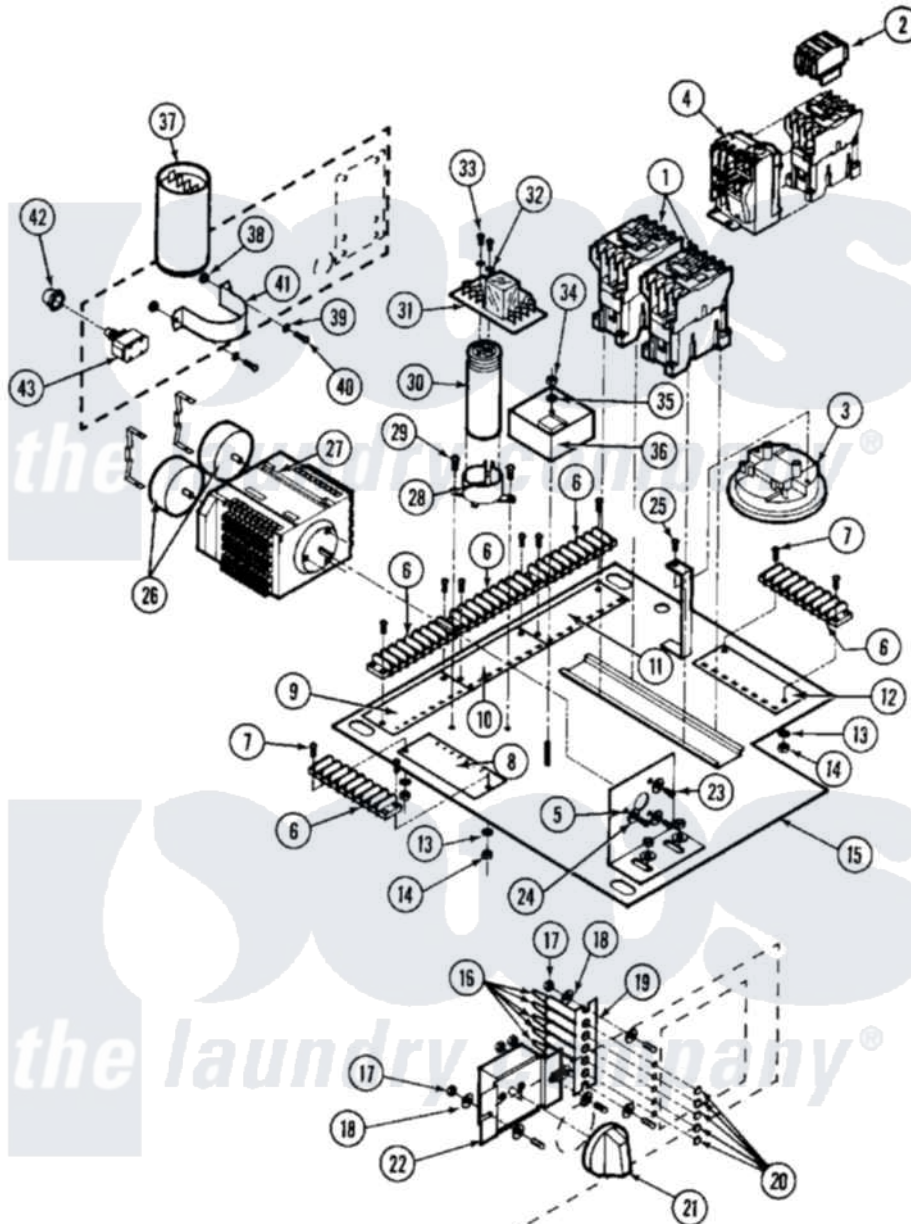

# Maytag MAF35MC4TW 08 - CONTROL MODULE (MAF35MC4Tx)

Maytag Commercial Maytag MAF35MC4TW Washer Parts Parts Diagram 08 - CONTROL MODULE (MAF35MC4Tx)  
 Click on the part number to view part

Item	Original Part Number	Replaced By	Status	Part Description
001	24001105	<a href="#">24002051</a>		Contacto-
002	24001104		Not Available	CONTACTOR, AUX. ADDER
003	24001223		Not Available	SWITCH, DUAL LEVEL
004	<a href="#">24001233</a>			Protector, Overload
005	W10124350		Not Available	PART NUMBER NOT AVAILABLE
006	24001412		Not Available	STRIP, TERMINAL
007	<a href="#">24001414</a>	<a href="#">4450038</a>		Screw
008	NLA		Not Available	DECAL,INSUL. TERM STRIP (1-8)
009	NLA		Not Available	DECAL,INSUL. TERM STRIP (9-16)
010	NLA		Not Available	DECAL,INSUL. TERM STRIP (17-24)
011	NLA		Not Available	DECAL,INSUL. TERM STRIP (25-32)
012	24001030		Not Available	DECAL,INSUL. TERM STIRP (33-40)
013	<a href="#">24001415</a>			Washer, S.s.