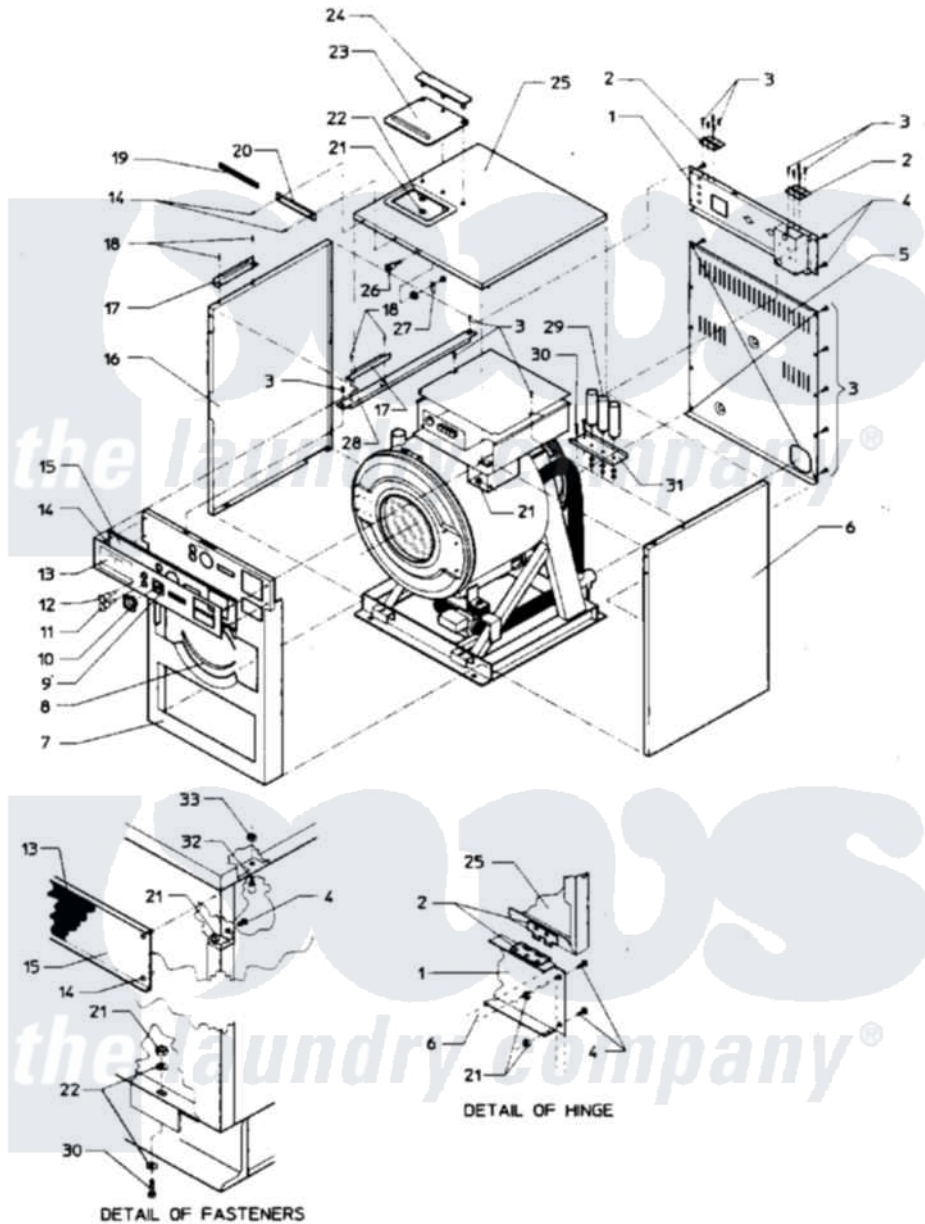

# Maytag MAF35MC4VL 01 - FINAL ASSEMBLY (MAF35MC4Vx)

Maytag Commercial Maytag MAF35MC4VL Washer Parts Parts Diagram 01 - FINAL ASSEMBLY (MAF35MC4Vx)  
 Click on the part number to view part

Item	Original Part Number	Replaced By	Status	Part Description
001	24001170		Not Available	PANEL KIT, VALVE
002	24001676		Not Available	HINGE, TOP COVER (NOTE: 18003069 AFTER SERIAL
"	<a href="#">Y24001300</a>			Hinge
003	24001301	<a href="#">67006964</a>		Screw, Glide
004	<a href="#">24001323</a>			Screw
005	24001403		Not Available	KIT, PANEL (REAR)
006	24001162		Not Available	PANEL KIT, SIDE (RT.)18 (AS VIEWED FROM FRONT)
007	24001678	<a href="#">24001694</a>		Panel- FRO
008	24001550	<a href="#">24001532</a>		Trim- Pane
009	24001679		Not Available	DECAL, CYCLE INDICATOR
010	<a href="#">24001680</a>			GLASS, TIMER
011	24001681		Not Available	LIGHT, INDICATOR (RED 110V)
012	24001682		Not Available	LIGHT, INDOCATOR (AMBER 110V)
013	<a href="#">24001684</a>			DECAL, MAYTAG