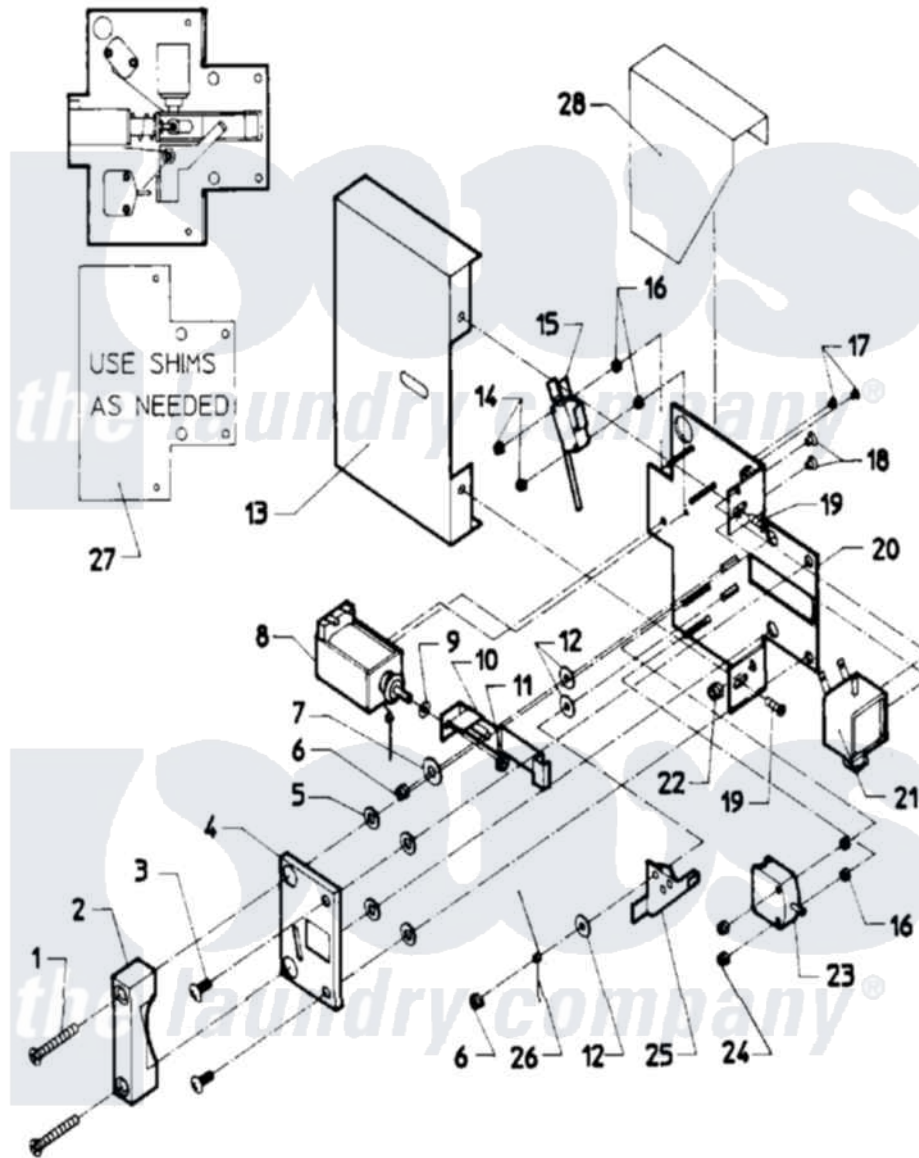

Maytag MAF35MC4VL 03 - DOOR SAFETY INTERLOCK (MAF35MC4Vx)

Maytag [Commercial Maytag MAF35MC4VL Washer Parts](#) Parts Diagram 03 - DOOR SAFETY INTERLOCK (MAF35MC4Vx)

[Click on the part number to view part](#)

Item	Original Part Number	Replaced By	Status	Part Description
001	24001642			Screw, S.s.
002	24001483		Not Available	CATCH, DOOR LOCK
003	24001323			Screw
004	24001484		Not Available	COVER, DOOR LOCK PLATE
005	24001295			Lockwasher, S.s.
006	24001342	74005230		Nut, Lock
007	24001485			Washer, Shoulder
008	24001101			Solenoid, Door Rel
009	24001358			Washer, Flat
010	24001250			Button, Push
011	24001481	Y707702		Locknut
012	24001480			Washer, Teflon
013	24001487		Not Available	COVER, DOOR LOCK ASSY.
014	24001476			Nut, Fiberlock
015	24001229			Switch, Door Lock
016	24001477		Not Available	SPACER, NYLON (No.6)

017	24001643		Screw, S.s.
018	24001479		Screw, S.s.
019	24001301	67006964	Screw, Glide
020	NLA	Not Available	PLATE, DOOR LOCK
021	24001102		Solenoid, Door Lck
022	24001305		Nut, Fiberlock
023	24001255		Switch, Door Handle
024	24001736	24001425	Nut, Fiberlock, Pltd
025	24001230		Lever, Door Lock
026	24001293		Spring, Torsion
027	24001559		Shim, Door Lock
028	24001488	Not Available	SHIELD, SPLASH (DOOR LOCK)
029	24001640		Door Lock Complete