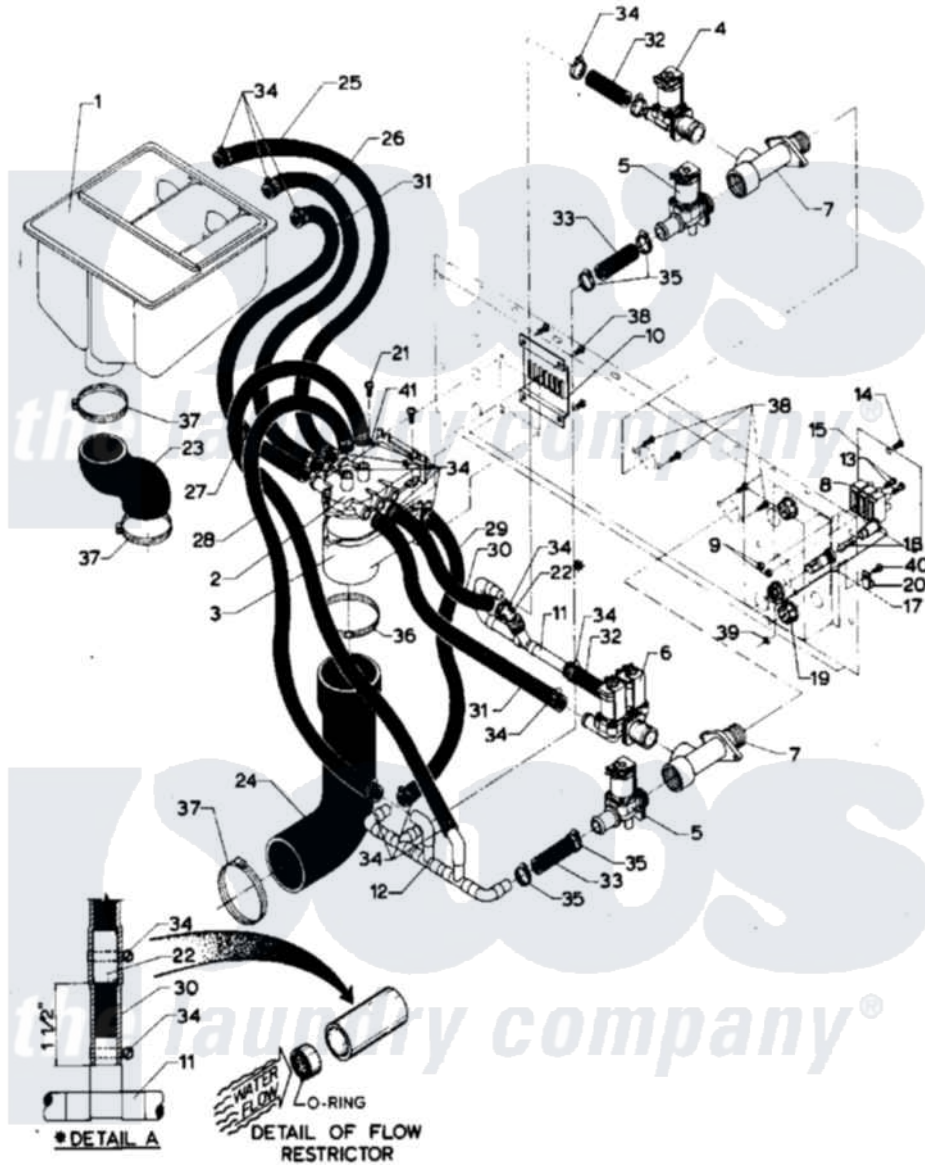

Maytag MAF35MC4VL 05 - SOAP DISPENSER (MAF35MC4Vx)

Maytag [Commercial Maytag MAF35MC4VL Washer Parts](#) Parts Diagram 05 - SOAP DISPENSER (MAF35MC4Vx)
 Click on the part number to view part

Item	Original Part Number	Replaced By	Status	Part Description
001	24001627		Not Available	DISPENSER, SUPPLY (COIN)
002	24001031			Breaker, Vac.
003	24001032			Breaker, Vac.
004	24001119			Valve
005	W10124350		Not Available	PART NUMBER NOT AVAILABLE
006	W10124350		Not Available	PART NUMBER NOT AVAILABLE
007	24001448			Seal
008	24001366		Not Available	BLOCK, INPUT & POWER (4 TERM)
"	24001629		Not Available	BLOCK, INPUT POWER (3 WIRE)
009	24001425			Nut, Fiberlock, Pltd
010	24001426			Cover, Vacuum Breaker
011	24001777		Not Available	MANIFOLD, SUPPLY
012	W10124350		Not Available	PART NUMBER NOT AVAILABLE

013	24001430		Screw, S.s
014	24001301	67006964	Screw, Glide
015	24001429		Not Available COVER, JUNCTION BOX
016	W10124350		Not Available PART NUMBER NOT AVAILABLE
017	24001433		Holder, Fuse
018	24001225		Fuse, Control
019	24001436	8008P014-60	Grommet, Nylon
020	24001434		Not Available CONNECTOR, GROUND
021	24001432	W10068250	Screw
022	24001775		Not Available FLOW RESTRICTOR ASSY.
023	24001442		Hose, Soap Dispenser
024	24001033		Hose, Vacuum Breaker
025	24001781		Not Available HOSE
026	24001783		Not Available HOSE
027	W10124350		Not Available PART NOT USED
028	24001767		Not Available HOSE
029	24001788		Not Available HOSE
030	24001771		Not Available HOSE
031	24001792		Hose
032	24001794		Hose
033	24001794		Hose
034	24001423	489503	Clamp
035	24001797		Not Available CLAMP (SIZE 24)
036	24001282		Not Available CLAMP, HOSE (No.48)
037	24001353	696392	Hose Clamp
038	24001414	4450038	Screw
039	24001342	74005230	Nut, Lock
040	24001432	W10068250	Screw
041	24001425		Nut, Fiberlock, Pltd