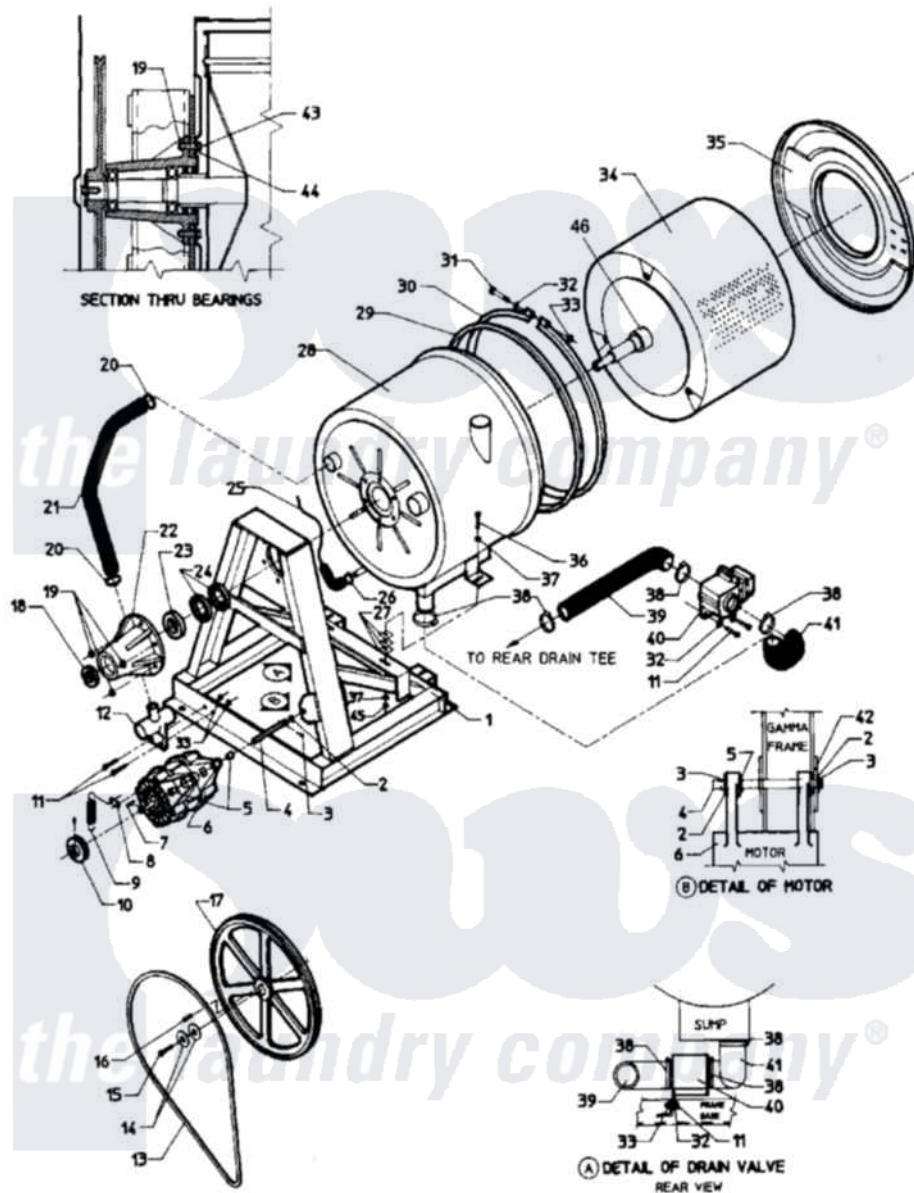

# Maytag MAF35MC4VL 07 - SUB ASSEMBLY (MAF35MC4Vx)

Maytag [Commercial Maytag MAF35MC4VL Washer Parts](#) Parts Diagram 07 - SUB ASSEMBLY (MAF35MC4Vx)  
 Click on the part number to view part

Item	Original Part Number	Replaced By	Status	Part Description
001	24001371		Not Available	KIT ASSY., FRAME (2 SPEED)
002	<a href="#">24001511</a>			Washer, Hardened
003	24001512		Not Available	PIN, COTTER PLTD. (1/8X1 1/2)
004	24001802		Not Available	SUPPORT ROD, MOTOR
005	<a href="#">24001021</a>			Bushing, Motor
006	<a href="#">24001017</a>			Bearing, Motor
"	<a href="#">24001083</a>			Motor, 2SP
007	24001648		Not Available	KEY (MOTOR 3/16" X 1 1/2")
008	24001651		Not Available	CLIP, MOTOR SPRING
009	24001650		Not Available	SPRING (BELT TENSION)
010	<a href="#">24002042</a>			Pulley, Motor
011	<a href="#">24001502</a>	<a href="#">8204624</a>		Bolt
012	24001826		Not Available	(B)CONNECTION, TEE-DRAIN
013	<a href="#">24001095</a>			Belt, V