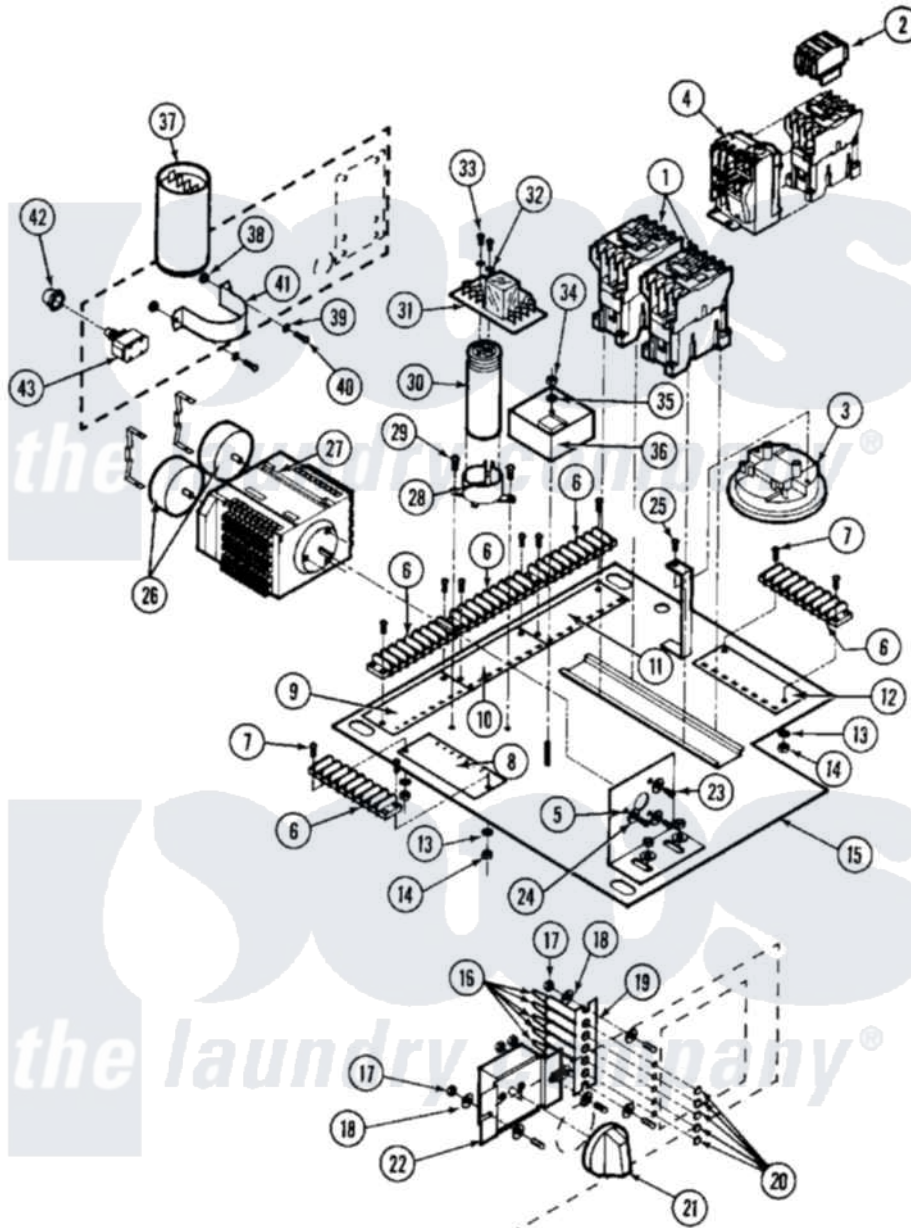

Maytag MAF35MC4VL 08 - CONTROL MODULE (MAF35MC4Vx)

Maytag [Commercial Maytag MAF35MC4VL Washer Parts](#) Parts Diagram 08 - CONTROL MODULE (MAF35MC4Vx)
 Click on the part number to view part

Item	Original Part Number	Replaced By	Status	Part Description
001	24001105	24002051		Contactor-
002	24001104		Not Available	CONTACTOR, AUX. ADDER
003	24001223		Not Available	SWITCH, DUAL LEVEL
004	24001233			Protector, Overload
005	W10124350		Not Available	PART NUMBER NOT AVAILABLE
006	24001412		Not Available	STRIP, TERMINAL
007	24001414	4450038		Screw
008	NLA		Not Available	DECAL,INSUL. TERM STRIP (1-8)
009	NLA		Not Available	DECAL,INSUL. TERM STRIP (9-16)
010	NLA		Not Available	DECAL,INSUL. TERM STRIP (17-24)
011	NLA		Not Available	DECAL,INSUL. TERM STRIP (25-32)
012	24001030		Not Available	DECAL,INSUL. TERM STIRP (33-40)
013	24001415			Washer, S.s.