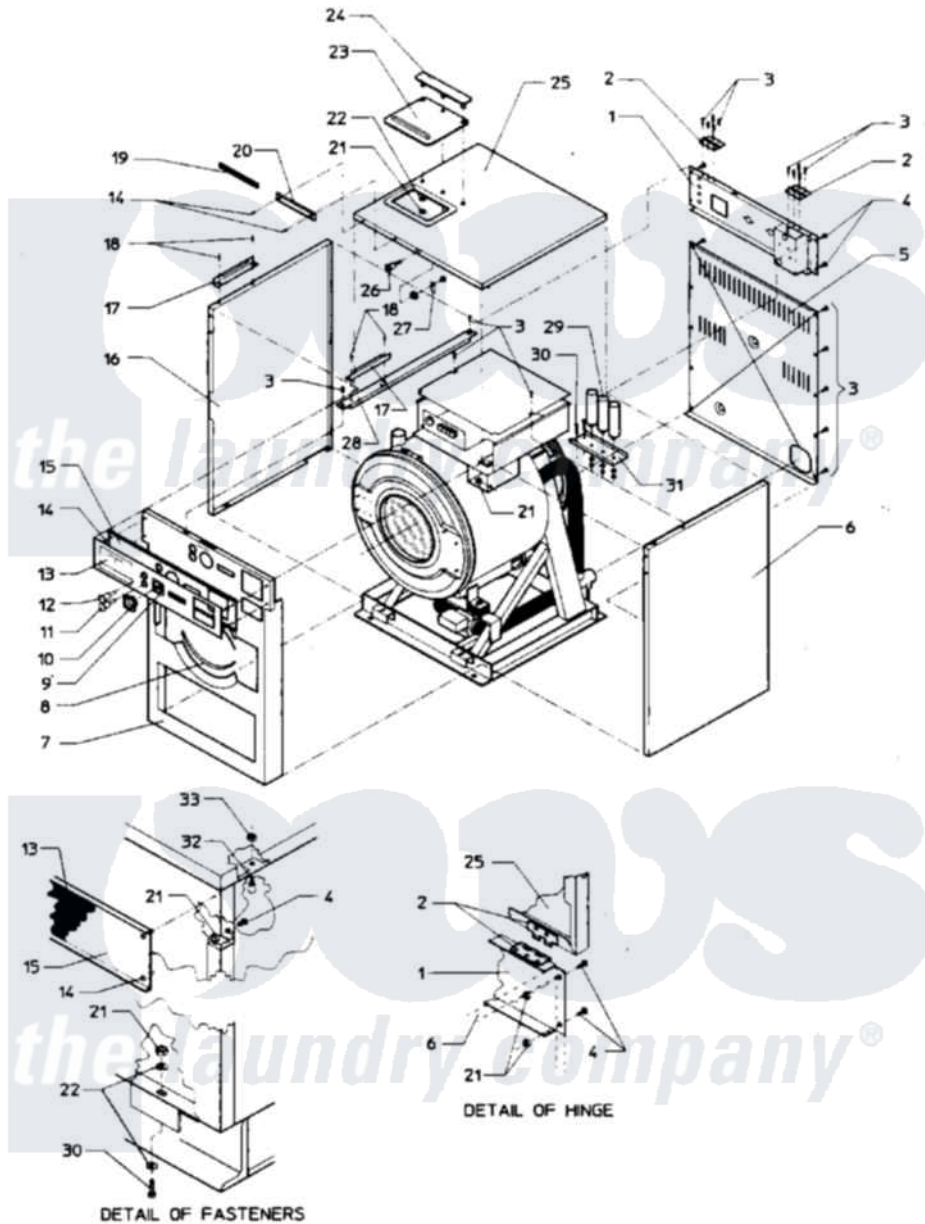

Maytag MAF35MC4VW 01 - FINAL ASSEMBLY (MAF35MC4Vx)

Maytag Commercial Maytag MAF35MC4VW Washer Parts Parts Diagram 01 - FINAL ASSEMBLY (MAF35MC4Vx)
 Click on the part number to view part

Item	Original Part Number	Replaced By	Status	Part Description
001	24001170		Not Available	PANEL KIT, VALVE
002	24001676		Not Available	HINGE, TOP COVER (NOTE: 18003069 AFTER SERIAL
"	Y24001300			Hinge
003	24001301	67006964		Screw, Glide
004	24001323			Screw
005	24001403		Not Available	KIT, PANEL (REAR)
006	24001162		Not Available	PANEL KIT, SIDE (RT.)18 (AS VIEWED FROM FRONT)
007	24001678	24001694		Panel- FRO
008	24001550	24001532		Trim- Pane
009	24001679		Not Available	DECAL, CYCLE INDICATOR
010	24001680			GLASS, TIMER
011	24001681		Not Available	LIGHT, INDICATOR (RED 110V)
012	24001682		Not Available	LIGHT, INDOCATOR (AMBER 110V)
013	24001684			DECAL, MAYTAG

014	24001533		Rivet, Pop S.s.
015	24002036		Decal, Control Panel
"	NLA	Not Available	PANEL, CONTROL
016	24001157	Not Available	PANEL KIT, SIDE (LT.)35
017	24001539	Not Available	BRACKET, SOAP DISPENSER
018	24001540	Not Available	RIVET, BLIND S.S. (1/8 X 5/16)
019	W10124350	Not Available	PART NUMBER NOT AVAILABLE
020	24001671	Not Available	NAMEPLATE
021	24001510	W10139757	Nut
022	24001295		Lockwasher, S.s.
023	24001219	Not Available	COVER, SOAP DISPENSER
024	24001542		Clamp, Soap Dispenser
025	24001168		KIT ASSY., TOP COVER
026	24001220		Lock, Top Cover
027	24001221		Latch, Top Cover
028	24001690	Not Available	BRACE, TOP
029	24001237		Capacitor
"	24001240		Capacitor
"	24001241		Capacitor W/Res.
"	24001242		Capacitor
030	24001303		Screw
031	24001674	Not Available	BRACKET, CAPACITOR
032	24001305		Nut, Fiberlock
033	24001425		Nut, Fiberlock, Pltd
034	W10124350	Not Available	PART NUMBER NOT AVAILABLE