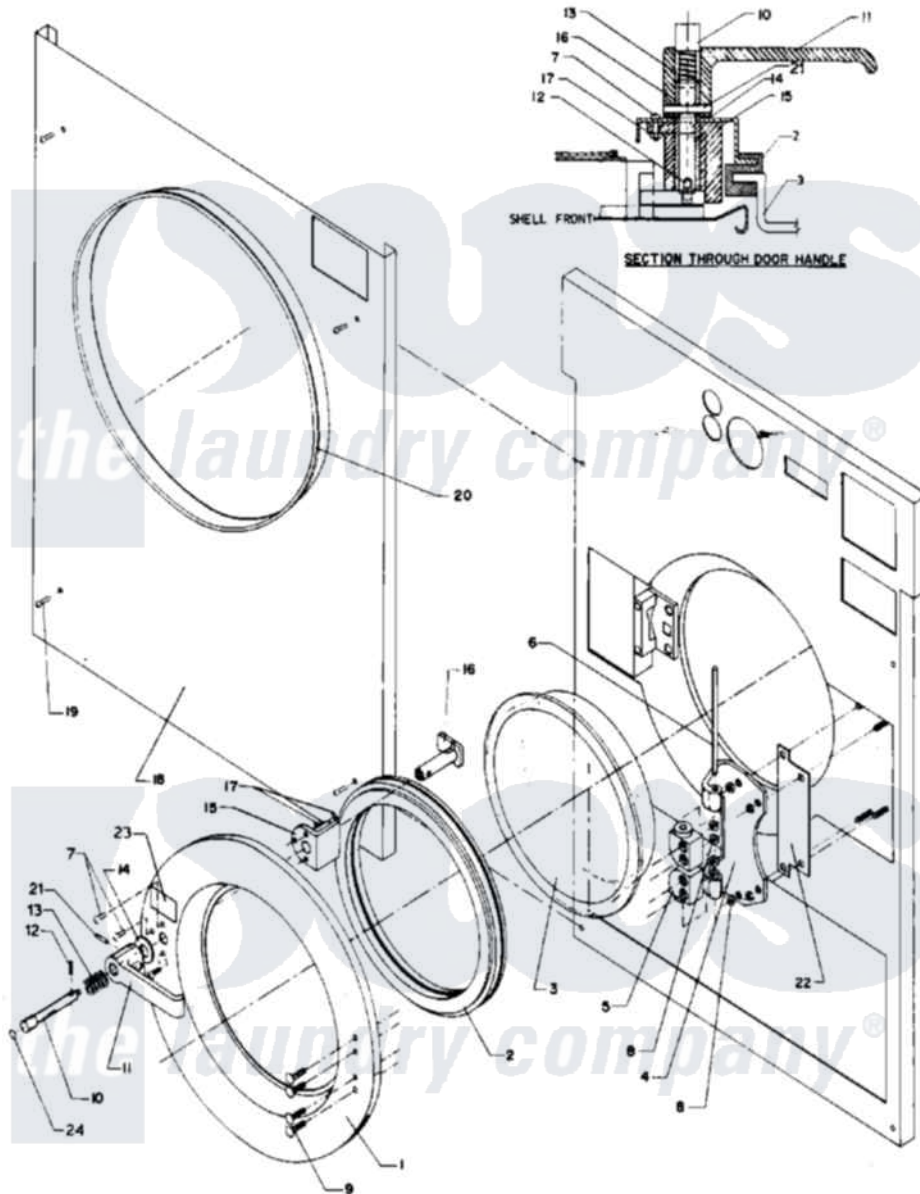

Maytag MAF35MC4VW 02 - DOOR & RELATED PARTS (MAF35MC4Vx)

Maytag Commercial Maytag MAF35MC4VW Washer Parts Diagram 02 - DOOR & RELATED PARTS (MAF35MC4Vx)

[Click on the part number to view part](#)

Item	Original Part Number	Replaced By	Status	Part Description
001	24001556			Door Assembly
"	24001719			Door
002	24001075			Gasket, Door
003	24001099		Not Available	GLASS, DOOR
004	24001333			Hinge, Door
005	24001334			Mount, Door
006	W10124350		Not Available	PART NUMBER NOT AVAILABLE
007	24001341	3400814		Screw
008	24001305			Nut, Fiberlock
009	24001467			Screw, S.s.
010	24001103			Rod, Push Button
011	24001336			Handle, Door
012	24001721			Pin, Spring
013	24001338			Spring, Door Lock
014	24001310	Y015627		Screw- Hex

015	24001340	Not Available	SPACER, DOOR HANDLE
016	24001343		Arm, Latch
017	24001342	74005230	Nut, Lock
018	24001140	Not Available	KIT, PNL, FRNT COIN (STLS.)
019	24001474	3400086	Screw, 10-32 X 3/8
020	24001722	Not Available	TRIM, OUTER FRONT PANEL
021	24001827	24001721	Pin, Spring
022	24001466		Shim, Hinge
023	24001462	Not Available	DECAL, PUSH BUTTON RED
024	24001407	Not Available	DECAL, RED DOT