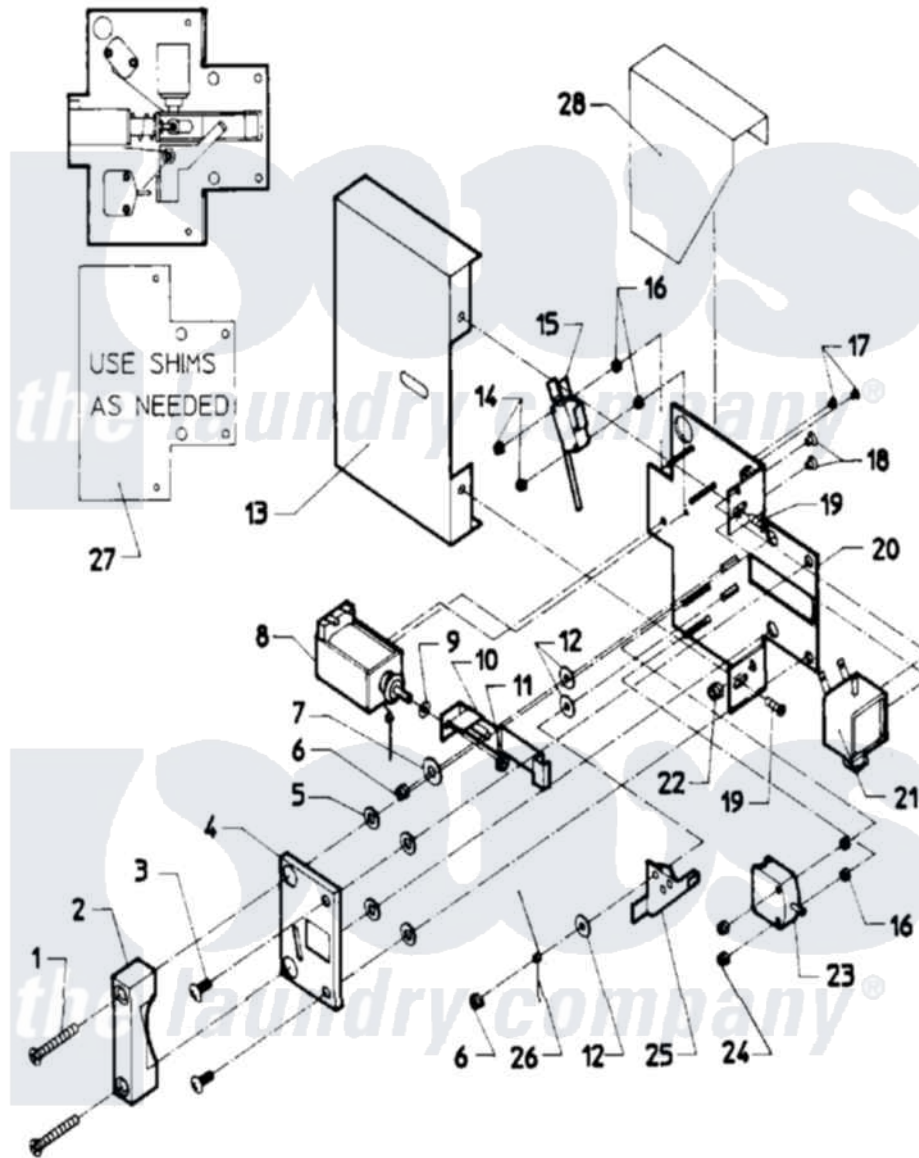

Maytag MAF35MC4VW 03 - DOOR SAFETY INTERLOCK (MAF35MC4Vx)

Maytag [Commercial Maytag MAF35MC4VW Washer Parts](#) Parts Diagram 03 - DOOR SAFETY INTERLOCK (MAF35MC4Vx)

[Click on the part number to view part](#)

Item	Original Part Number	Replaced By	Status	Part Description
001	24001642			Screw, S.s.
002	24001483		Not Available	CATCH, DOOR LOCK
003	24001323			Screw
004	24001484		Not Available	COVER, DOOR LOCK PLATE
005	24001295			Lockwasher, S.s.
006	24001342	74005230		Nut, Lock
007	24001485			Washer, Shoulder
008	24001101			Solenoid, Door Rel
009	24001358			Washer, Flat
010	24001250			Button, Push
011	24001481	Y707702		Locknut
012	24001480			Washer, Teflon
013	24001487		Not Available	COVER, DOOR LOCK ASSY.
014	24001476			Nut, Fiberlock
015	24001229			Switch, Door Lock
016	24001477		Not Available	SPACER, NYLON (No.6)

017	24001643		Screw, S.s.
018	24001479		Screw, S.s.
019	24001301	67006964	Screw, Glide
020	NLA	Not Available	PLATE, DOOR LOCK
021	24001102		Solenoid, Door Lck
022	24001305		Nut, Fiberlock
023	24001255		Switch, Door Handle
024	24001736	24001425	Nut, Fiberlock, Pltd
025	24001230		Lever, Door Lock
026	24001293		Spring, Torsion
027	24001559		Shim, Door Lock
028	24001488	Not Available	SHIELD, SPLASH (DOOR LOCK)
029	24001640		Door Lock Complete