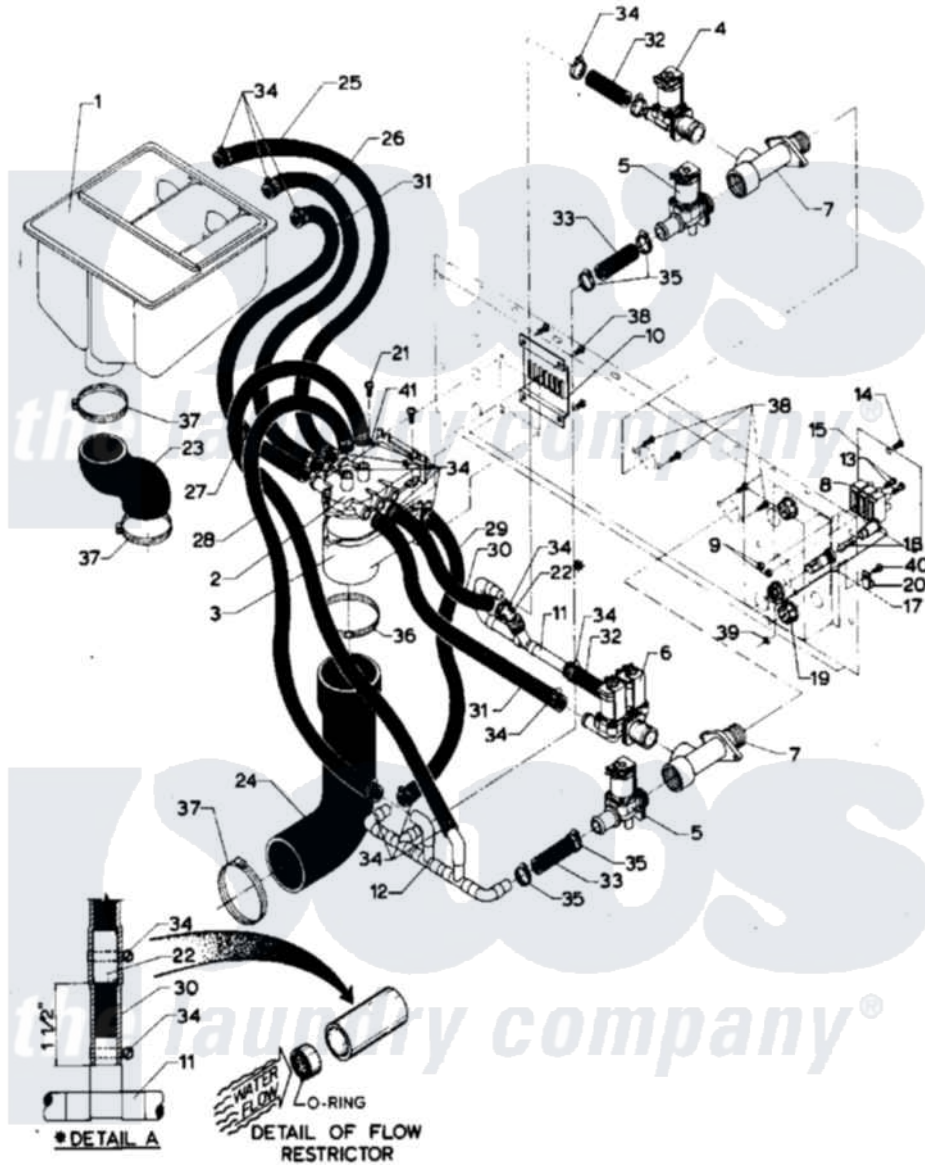

Maytag MAF35MC4VW 05 - SOAP DISPENSER (MAF35MC4Vx)

Maytag [Commercial Maytag MAF35MC4VW Washer Parts](#) Parts Diagram 05 - SOAP DISPENSER (MAF35MC4Vx)
 Click on the part number to view part

Item	Original Part Number	Replaced By	Status	Part Description
001	24001627		Not Available	DISPENSER, SUPPLY (COIN)
002	24001031			Breaker, Vac.
003	24001032			Breaker, Vac.
004	24001119			Valve
005	W10124350		Not Available	PART NUMBER NOT AVAILABLE
006	W10124350		Not Available	PART NUMBER NOT AVAILABLE
007	24001448			Seal
008	24001366		Not Available	BLOCK, INPUT & POWER (4 TERM)
"	24001629		Not Available	BLOCK, INPUT POWER (3 WIRE)
009	24001425			Nut, Fiberlock, Pltd
010	24001426			Cover, Vacuum Breaker
011	24001777		Not Available	MANIFOLD, SUPPLY
012	W10124350		Not Available	PART NUMBER NOT AVAILABLE

013	24001430		Screw, S.s
014	24001301	67006964	Screw, Glide
015	24001429		Not Available COVER, JUNCTION BOX
016	W10124350		Not Available PART NUMBER NOT AVAILABLE
017	24001433		Holder, Fuse
018	24001225		Fuse, Control
019	24001436	8008P014-60	Grommet, Nylon
020	24001434		Not Available CONNECTOR, GROUND
021	24001432	W10068250	Screw
022	24001775		Not Available FLOW RESTRICTOR ASSY.
023	24001442		Hose, Soap Dispenser
024	24001033		Hose, Vacuum Breaker
025	24001781		Not Available HOSE
026	24001783		Not Available HOSE
027	W10124350		Not Available PART NOT USED
028	24001767		Not Available HOSE
029	24001788		Not Available HOSE
030	24001771		Not Available HOSE
031	24001792		Hose
032	24001794		Hose
033	24001794		Hose
034	24001423	489503	Clamp
035	24001797		Not Available CLAMP (SIZE 24)
036	24001282		Not Available CLAMP, HOSE (No.48)
037	24001353	696392	Hose Clamp
038	24001414	4450038	Screw
039	24001342	74005230	Nut, Lock
040	24001432	W10068250	Screw
041	24001425		Nut, Fiberlock, Pltd