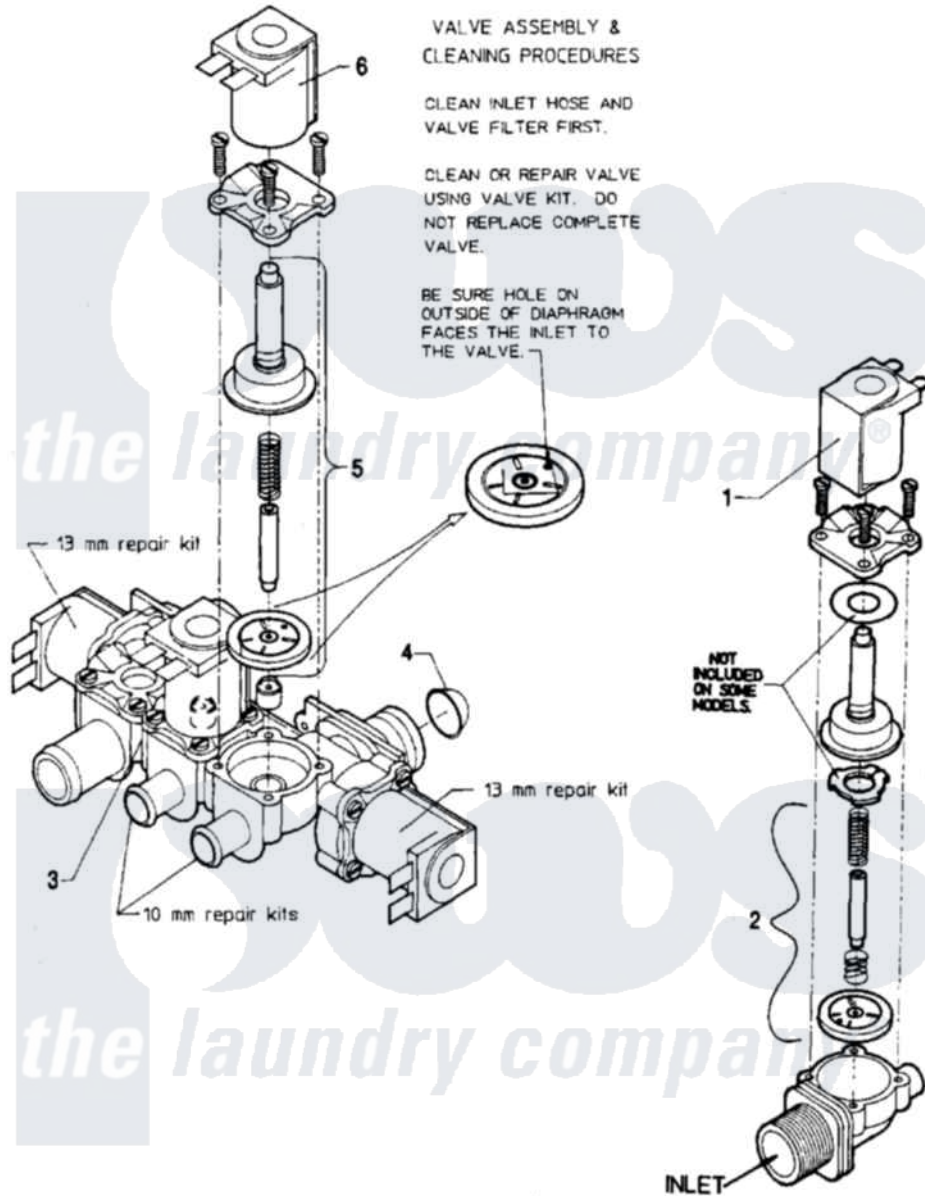

Maytag MAF35MC4VW 06 - WATER VALVE (MAF35MC4Vx)

Maytag Commercial Maytag MAF35MC4VW Washer Parts Parts Diagram 06 - WATER VALVE (MAF35MC4Vx)
 Click on the part number to view part

| Item | Original Part Number | Replaced By | Status | Part Description |
|------|--------------------------|-------------|---------------|-------------------------------|
| 001 | 24001119 | | | Valve |
| " | 24001120 | | | Valve-1 WAY |
| " | 24001232 | | | Coil, Water Valve |
| 002 | 24001121 | | | Kit, Valve Repair |
| " | 24001122 | | | Kit, Valve Repair |
| 003 | 24001226 | | | Valve, Mixing |
| " | 24001448 | | | Seal |
| " | 24001549 | | Not Available | FILTER, MESH (11MM US THREAD) |
| 004 | 24001634 | | Not Available | SCREEN, VALVE |
| 005 | 24001122 | | | Kit, Valve Repair |
| " | 24001231 | | | Kit, Repair |
| 006 | 24001232 | | | Coil, Water Valve |