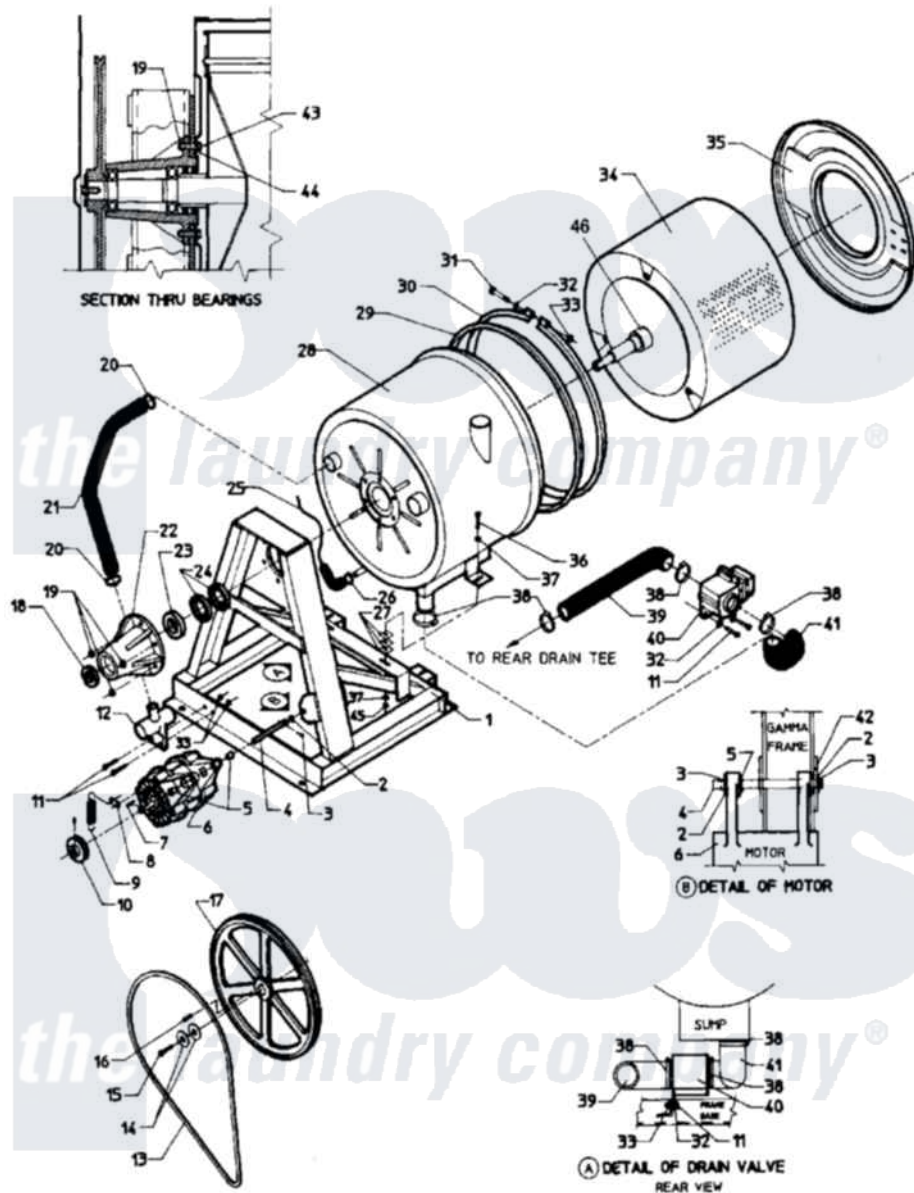

Maytag MAF35MC4VW 07 - SUB ASSEMBLY (MAF35MC4Vx)

Maytag Commercial Maytag MAF35MC4VW Washer Parts Parts Diagram 07 - SUB ASSEMBLY (MAF35MC4Vx)
 Click on the part number to view part

Item	Original Part Number	Replaced By	Status	Part Description
001	24001371		Not Available	KIT ASSY., FRAME (2 SPEED)
002	24001511			Washer, Hardened
003	24001512		Not Available	PIN, COTTER PLTD. (1/8X1 1/2)
004	24001802		Not Available	SUPPORT ROD, MOTOR
005	24001021			Bushing, Motor
006	24001017			Bearing, Motor
"	24001083			Motor, 2SP
007	24001648		Not Available	KEY (MOTOR 3/16" X 1 1/2")
008	24001651		Not Available	CLIP, MOTOR SPRING
009	24001650		Not Available	SPRING (BELT TENSION)
010	24002042			Pulley, Motor
011	24001502	8204624		Bolt
012	24001826		Not Available	(B)CONNECTION, TEE-DRAIN
013	24001095			Belt, V

014	24001501		Washer, Stainless Steel
015	Y24001500		Screw, S.s.
016	24001499	Not Available	KEY (3/8" X 1 1/4")
017	W10124350	Not Available	NOT REQUIRED PART OR SEE NOTE
018	24002048		Bearing, 6308-2RS
019	24001495		Nut, Fiberlock
"	24001563		Nut, Fiberlock
020	24001283	Not Available	CLAMP, HOSE (No.28)
021	24001506		Hose, Overflow
022	24001260		Kit, Trunion
023	24002048		Bearing, 6308-2RS
024	24001020		Seal, Shaft
025	24001661	Not Available	HOSE, AIR DOME
026	24001438	285655	Clamp, Hose
027	24001803	Not Available	SHIM, SHELL
028	24001377	Not Available	KIT, SHIELD RETRO
029	24001184		Gasket Kit
030	24001389	Not Available	KIT, BAND SHELL
031	24001215		Kit, Band Fastener
032	24001215		Kit, Band Fastener
033	24001215		Kit, Band Fastener
034	24001804	24001268	Basket 35
035	24001385	Not Available	KIT, FRONT SHELL
036	24001657		Bolt
037	24001516		Washer, Flat Pltd.
038	24001353	696392	Hose Clamp
039	24001660		Hose, Drain
040	24001116		Valve, Drain
041	24001565		Hose, Drain
042	24001805	Not Available	TRIM, FRONT PANEL
043	24001497		Bolt, S.s.
"	24001807		Bolt, S.s.
044	24001809		Washer, Flat
"	24001810		Washer, Flat
045	24001515		Nut, Fiberlock Pltd.
046	24001271		Collar