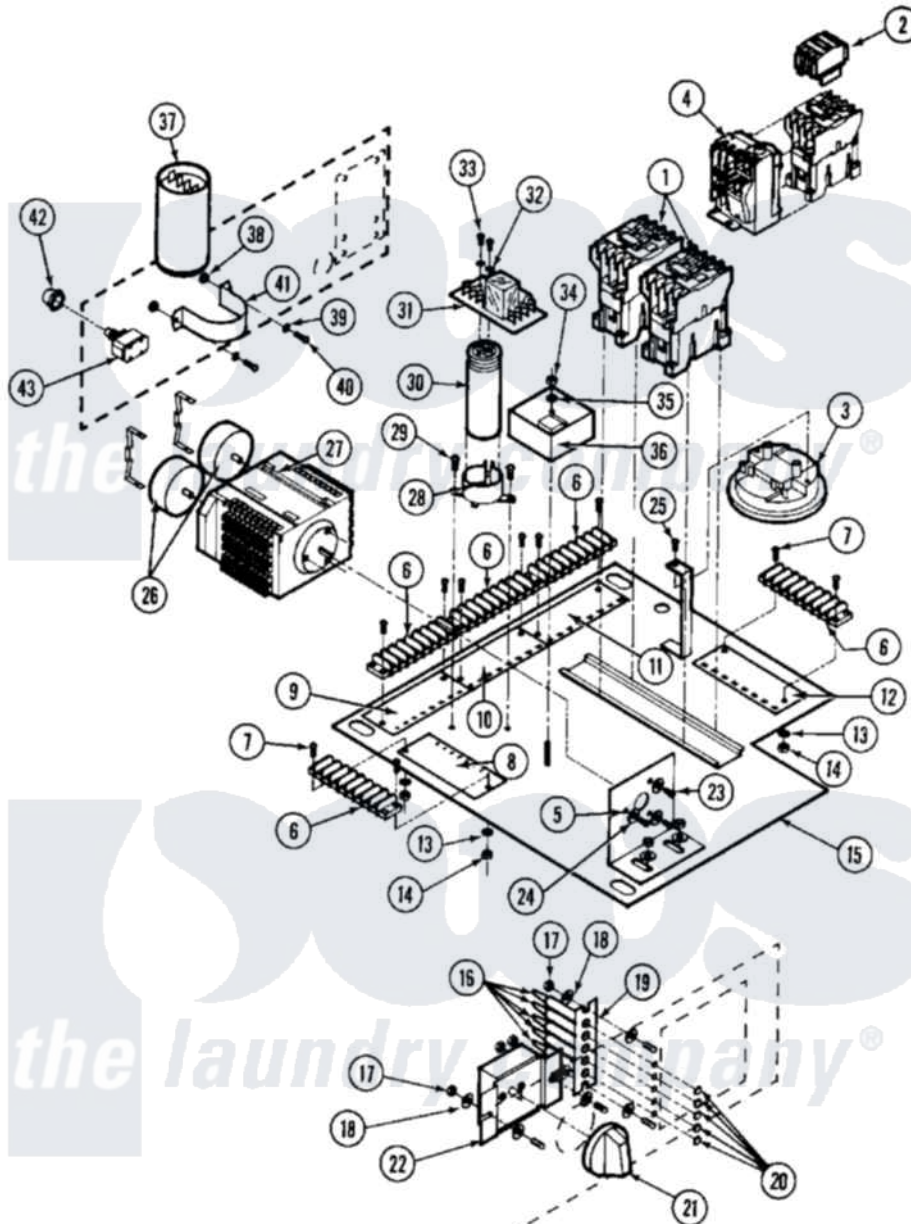

Maytag MAF35MC4VW 08 - CONTROL MODULE (MAF35MC4Vx)

Maytag Commercial Maytag MAF35MC4VW Washer Parts Parts Diagram 08 - CONTROL MODULE (MAF35MC4Vx)
 Click on the part number to view part

Item	Original Part Number	Replaced By	Status	Part Description
001	24001105	24002051		Contacto-
002	24001104		Not Available	CONTACTOR, AUX. ADDER
003	24001223		Not Available	SWITCH, DUAL LEVEL
004	24001233			Protector, Overload
005	W10124350		Not Available	PART NUMBER NOT AVAILABLE
006	24001412		Not Available	STRIP, TERMINAL
007	24001414	4450038		Screw
008	NLA		Not Available	DECAL,INSUL. TERM STRIP (1-8)
009	NLA		Not Available	DECAL,INSUL. TERM STRIP (9-16)
010	NLA		Not Available	DECAL,INSUL. TERM STRIP (17-24)
011	NLA		Not Available	DECAL,INSUL. TERM STRIP (25-32)
012	24001030		Not Available	DECAL,INSUL. TERM STIRP (33-40)
013	24001415			Washer, S.s.

014	24001417	7103P070-60		Nut, Top Pilot
015	W10124350		Not Available	PART NUMBER NOT AVAILABLE
016	24001209		Not Available	LIGHT, NEON (1/3W, 125VAC)
017	24001342	74005230		Nut, Lock
018	24001576			Washer, Flat
019	24001214			Bracket, Ind. Light
"	24001841	24001214		Bracket, Ind. Light
020	24001210	215564		Lens, Indicator Light
021	24001204		Not Available	KNOB
022	24001207			Switch, Cycle Select
023	24001357			Screw, Stainless Steel
024	24001358			Washer, Flat
025	24001411	313806		Screw
026	24001577			Motor, Timer
027	24001178			Kit, Timer Cycle
028	W10124350		Not Available	PART NUMBER NOT AVAILABLE
029	24001578	3196170		Screw
030	24001247			Capacitor, Door Lock
031	24001248		Not Available	PC BOARD, DOOR UNLOCK (110V)
032	24001579			Washer, S.s.
033	24001580			Screw, S.s.
034	24001419	W10139757		Nut
035	24001295			Lockwasher, S.s.
036	24001176			Kit, Timer Delay
037	24001235			Kit, Switch
038	24001425			Nut, Fiberlock, Pltd
039	24001576			Washer, Flat
040	24001593	132780		Screw
041	24001594		Not Available	BRACKET, SINPAC SWITCH
042	24001744		Not Available	BOOT, PUSH BUTTON
043	24001254			Switch, Momentary
044	24001245			Fuse, Slo Blo