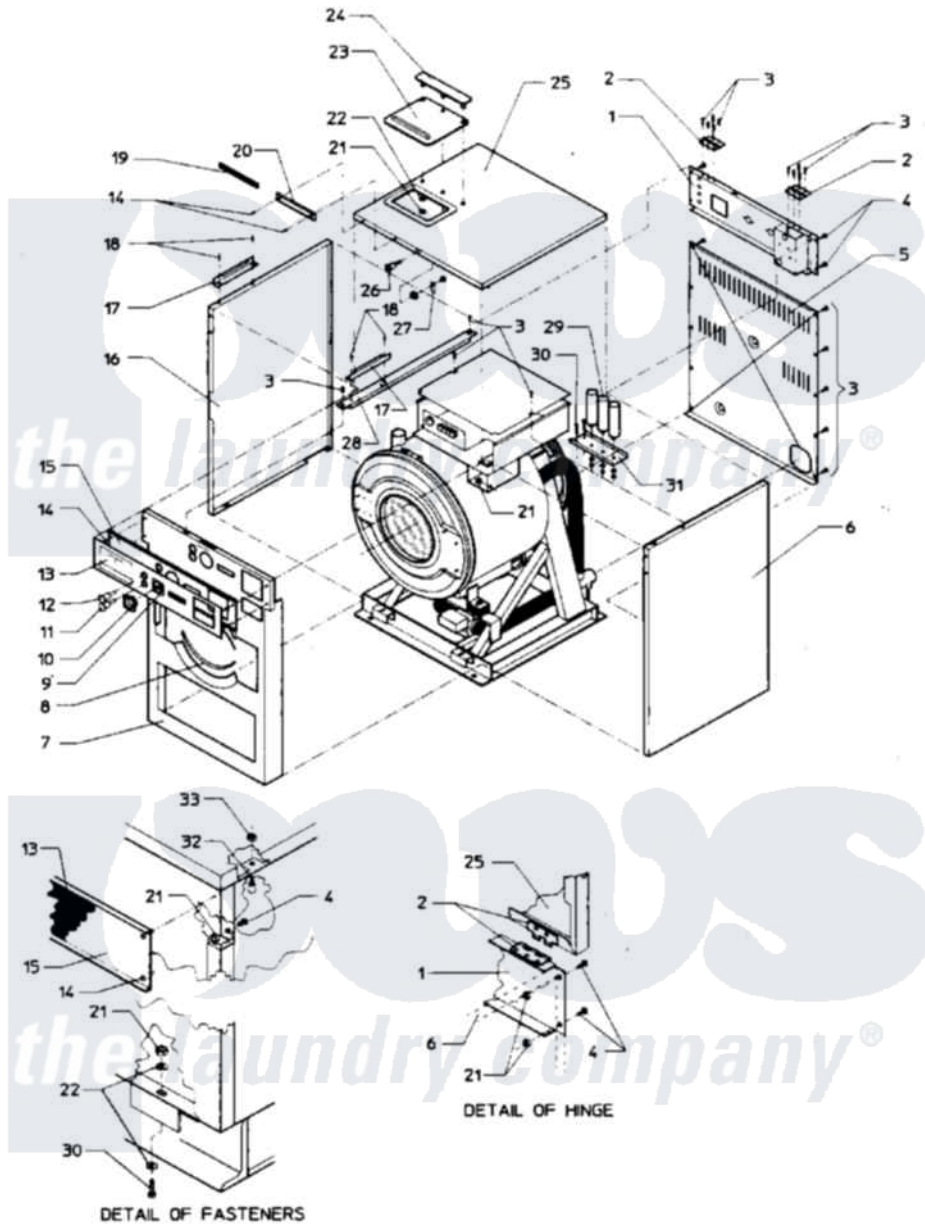

# Maytag MAF35MN1 01 - MAIN EXPLODED VIEW - FINAL ASSEMBLY

Maytag [Commercial Maytag MAF35MN1 Washer Parts](#) Parts Diagram 01 - MAIN EXPLODED VIEW - FINAL ASSEMBLY

[Click on the part number to view part](#)

Item	Original Part Number	Replaced By	Status	Part Description
001	<a href="#">24001169</a>			Panel Kit, Valve
"	24001170		Not Available	PANEL KIT, VALVE
002	24001676		Not Available	HINGE, TOP COVER (NOTE: 18003069 AFTER SERIAL
"	<a href="#">Y24001300</a>			Hinge
003	24001301	<a href="#">67006964</a>		Screw, Glide
004	<a href="#">24001323</a>			Screw
005	24001403		Not Available	KIT, PANEL (REAR)
"	Y24001400		Not Available	KIT, PANEL (REAR)
006	24001159		Not Available	PANEL KIT, SIDE (RT.)35 (AS VIEWED FROM FRONT)
"	24001162		Not Available	PANEL KIT, SIDE (RT.)18 (AS VIEWED FROM FRONT)
007	24001677		Not Available	PANEL ASSY. (INR. FRNT.)
"	24001678	<a href="#">24001694</a>		Panel- FRO
008	24001550	<a href="#">24001532</a>		Trim- Pane
009	24001679		Not Available	DECAL, CYCLE INDICATOR