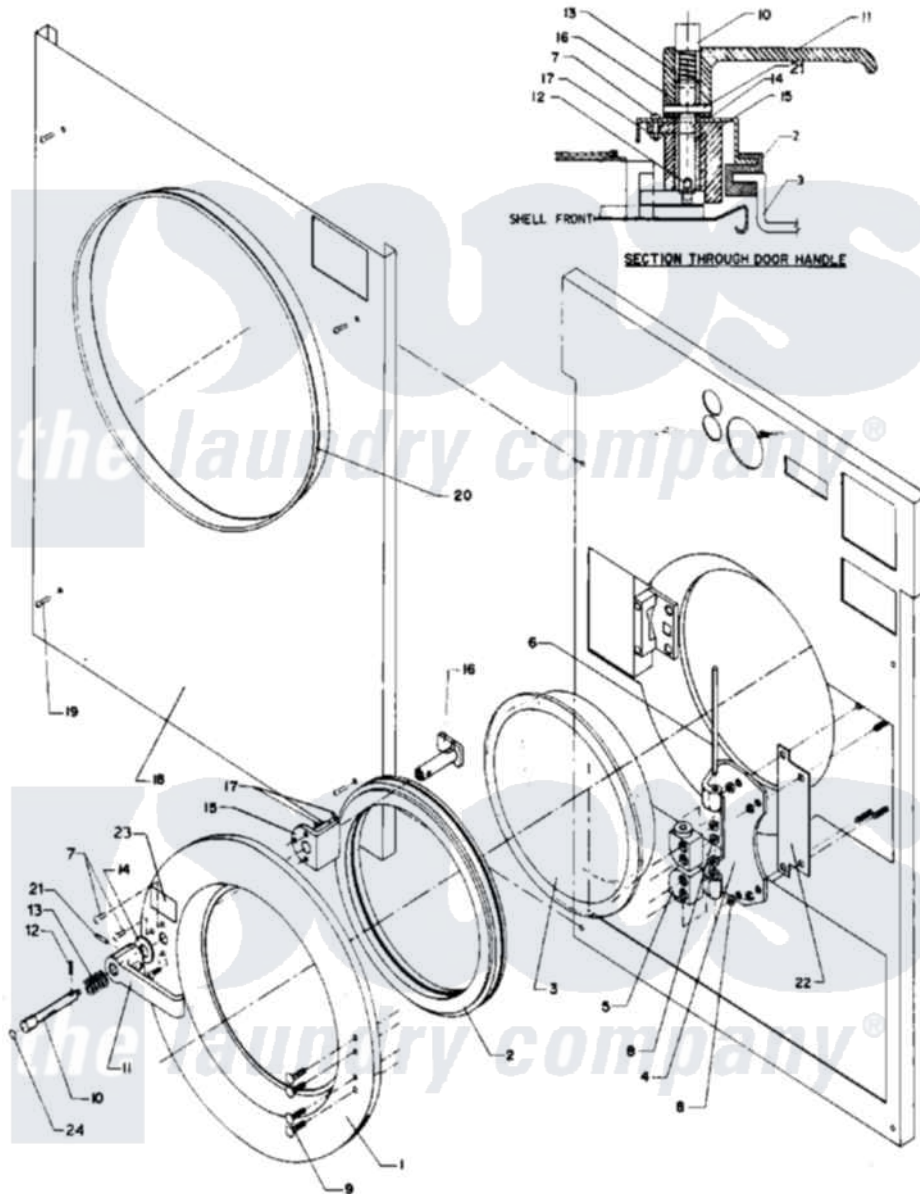

Maytag MAF35MN1 02 - DOOR AND RELATED PARTS

Maytag Commercial Maytag MAF35MN1 Washer Parts Parts Diagram 02 - DOOR AND RELATED PARTS
 Click on the part number to view part

Item	Original Part Number	Replaced By	Status	Part Description
001	24001556			Door Assembly
"	24001638			Door Assembly
"	24001719			Door
"	NLA		Not Available	DOOR
"	NLA		Not Available	DOOR ASSY. (OPL)
002	24001075			Gasket, Door
"	24001076		Not Available	GASKET, DOOR
003	24001098		Not Available	GLASS, DOOR
"	24001099		Not Available	GLASS, DOOR
004	24001333			Hinge, Door
005	24001334			Mount, Door
006	W10124350		Not Available	PART NUMBER NOT AVAILABLE
007	24001341	3400814		Screw
008	24001305			Nut, Fiberlock
009	24001467			Screw, S.s.
010	24001103			Rod, Push Button

011	24001336		Handle, Door
012	24001721		Pin, Spring
013	24001338		Spring, Door Lock
014	24001310	Y015627	Screw- Hex
015	24001340	Not Available	SPACER, DOOR HANDLE
016	24001343		Arm, Latch
017	24001342	74005230	Nut, Lock
018	24001133	Not Available	KIT, PNL, FRT COIN (STLS.)
"	24001140	Not Available	KIT, PNL, FRNT COIN (STLS.)
"	24001728	Not Available	OUTER PANEL KIT (COIN ALM)
"	NLA	Not Available	KIT, PNL, FRT OPL (STLS.)
019	24001474	3400086	Screw, 10-32 X 3/8
020	24001722	Not Available	TRIM, OUTER FRONT PANEL
021	24001827	24001721	Pin, Spring
022	24001466		Shim, Hinge
023	24001462	Not Available	DECAL, PUSH BUTTON RED
024	24001407	Not Available	DECAL, RED DOT