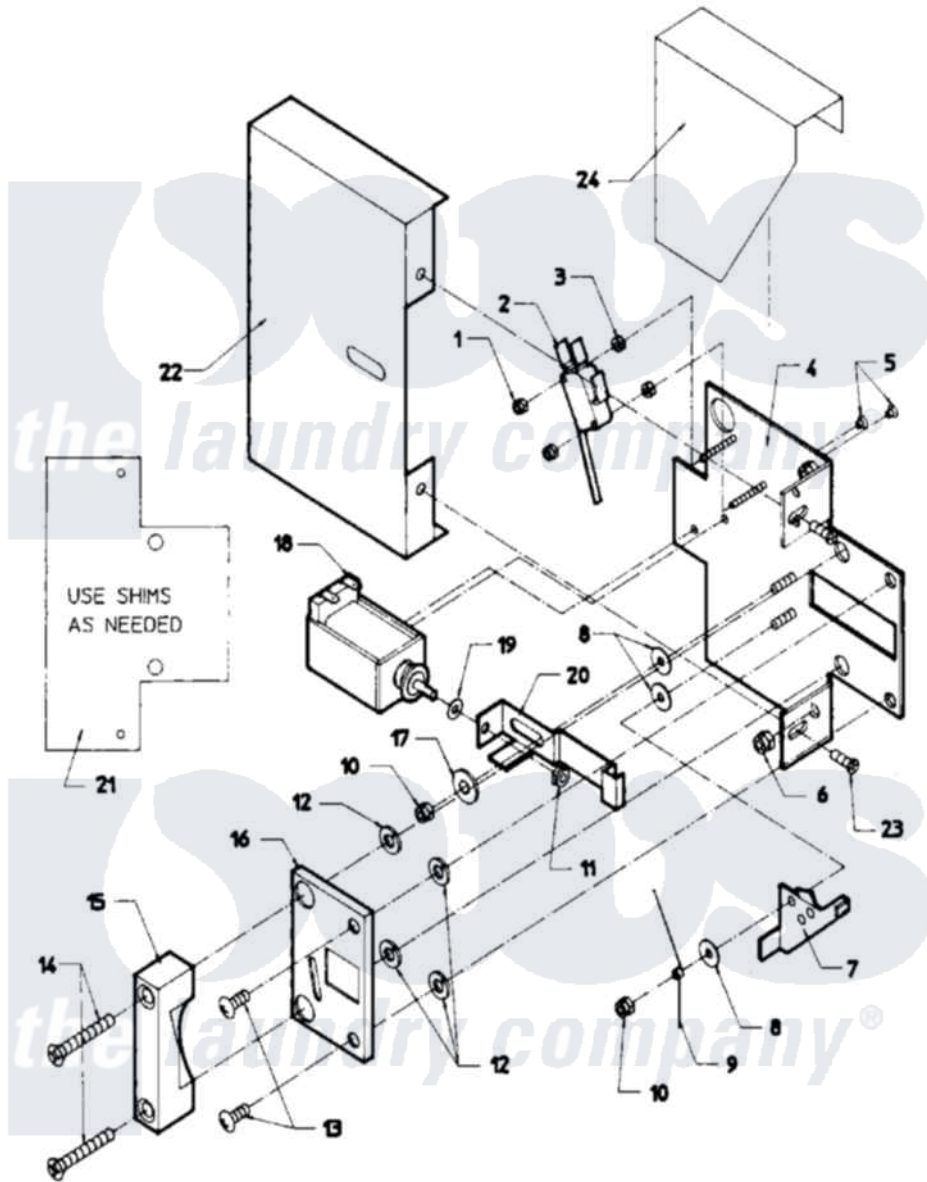

Maytag MAF35MN1 03 - DOOR SAFETY INTERLOCK-OPL MODELS

Maytag Commercial Maytag MAF35MN1 Washer Parts Parts Diagram 03 - DOOR SAFETY INTERLOCK-OPL MODELS
 Click on the part number to view part

Item	Original Part Number	Replaced By	Status	Part Description
001	24001476			Nut, Fiberlock
002	24001229			Switch, Door Lock
003	24001477		Not Available	SPACER, NYLON (No.6)
004	NLA		Not Available	PLATE, DOOR LOCK
005	24001479			Screw, S.s.
006	24001305			Nut, Fiberlock
007	24001230			Lever, Door Lock
008	24001480			Washer, Teflon
009	24001293			Spring, Torsion
010	24001342	74005230		Nut, Lock
011	24001481	Y707702		Locknut
012	24001295			Lockwasher, S.s.
013	24001323			Screw
014	24001642			Screw, S.s.
015	24001483		Not Available	CATCH, DOOR LOCK
016	24001484		Not Available	COVER, DOOR LOCK PLATE

017	24001485		Washer, Shoulder
018	24001101		Solenoid, Door Rel
019	24001358		Washer, Flat
020	24001486	Not Available	BUTTON, PUSH (STOP)
021	24001559		Shim, Door Lock
022	24001487	Not Available	COVER, DOOR LOCK ASSY.
023	24001301	67006964	Screw, Glide
024	24001488	Not Available	SHIELD, SPLASH (DOOR LOCK)