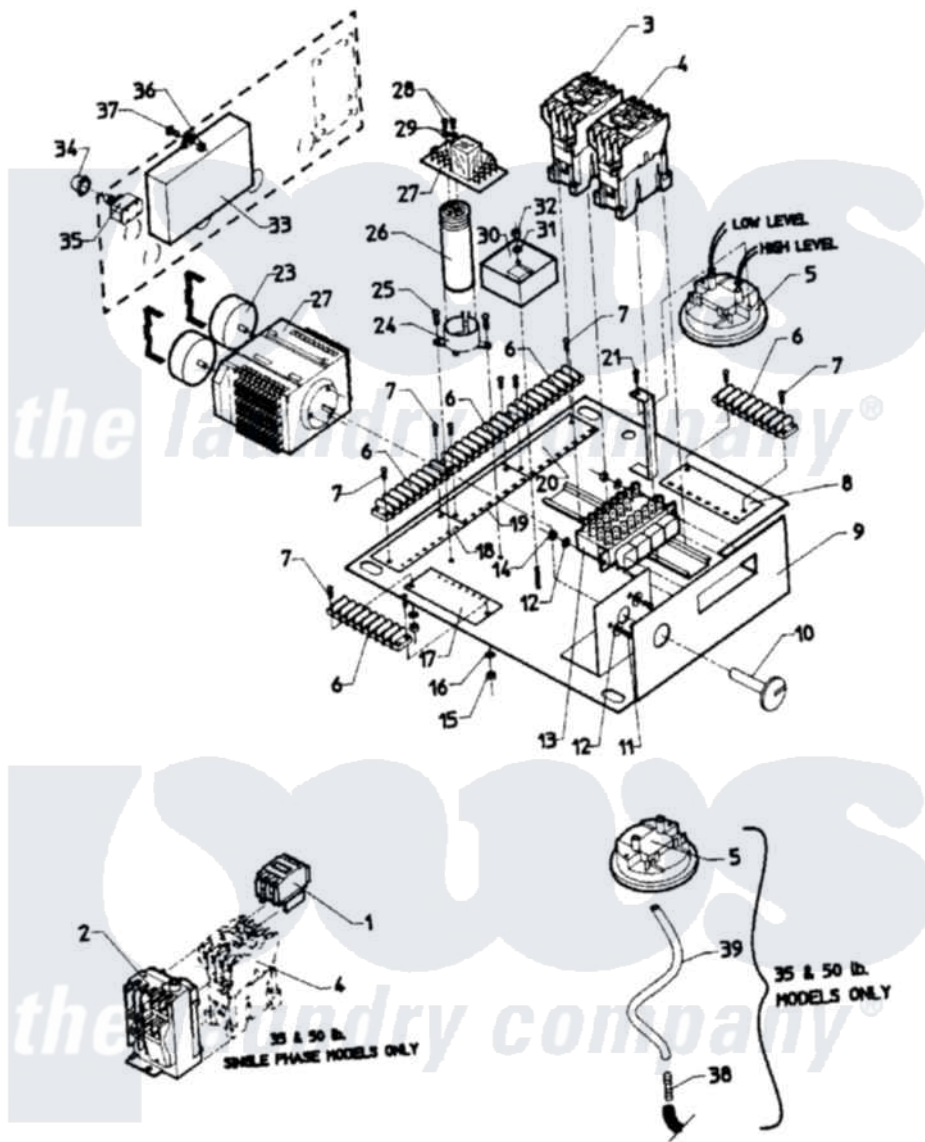

Maytag MAF35MN1 04 - CONTROL MODULE

Maytag [Commercial Maytag MAF35MN1 Washer Parts](#) Parts Diagram 04 - CONTROL MODULE
 Click on the part number to view part

Item	Original Part Number	Replaced By	Status	Part Description
001	24001104		Not Available	CONTACTOR, AUX. ADDER
002	24001233			Protector, Overload
003	24001105	24002051		Contacto-
004	24001105	24002051		Contacto-
"	24001737			Relay
"	24001738			Relay
005	24001223		Not Available	SWITCH, DUAL LEVEL
"	NLA		Not Available	SWITCH, TRI LEVEL---N
006	24001412		Not Available	STRIP, TERMINAL
007	24001414	4450038		Screw
008	24001030		Not Available	DECAL,INSUL.TERM STIRP (33-40)
009	W10124350		Not Available	PART NUMBER NOT AVAILABLE
010	W10124350		Not Available	PART NUMBER NOT AVAILABLE
011	24001357			Screw, Stainless Steel

012	24001358		Washer, Flat
013	NLA	Not Available	SWITCH, CYCLE SELECTOR
014	NLA	Not Available	NUT, FIBERLOCK
015	24001417	7103P070-60	Nut, Top Pilot
016	24001415		Washer, S.s.
017	NLA	Not Available	DECAL,INSUL. TERM STRIP (1-8)
018	NLA	Not Available	DECAL,INSUL. TERM STRIP (9-16)
019	NLA	Not Available	DECAL,INSUL. TERM STRIP (17-24)
020	NLA	Not Available	DECAL,INSUL. TERM STRIP (25-32)
021	24001411	313806	Screw
022	24001178		Kit, Timer Cycle
023	24001577		Motor, Timer
024	W10124350	Not Available	PART NUMBER NOT AVAILABLE
025	24001578	3196170	Screw
026	24001247		Capacitor, Door Lock
027	24001248	Not Available	PC BOARD, DOOR UNLOCK (110V)
"	24001742		Board, P.C.
028	24001580		Screw, S.s.
029	24001579		Washer, S.s.
030	24001176		Kit, Timer Delay
031	24001295		Lockwasher, S.s.
032	24001419	W10139757	Nut
033	24001743		Switch, Motor
034	24001744	Not Available	BOOT, PUSH BUTTON
035	24001254		Switch, Momentary
036	24001425		Nut, Fiberlock, Pltd
037	24001745		Screw, Stainless Steel
038	24001746	Not Available	COUPLER, HOSE (PRESS. SWTCH)
039	24001747	Not Available	EXTENSION, AIR LINE