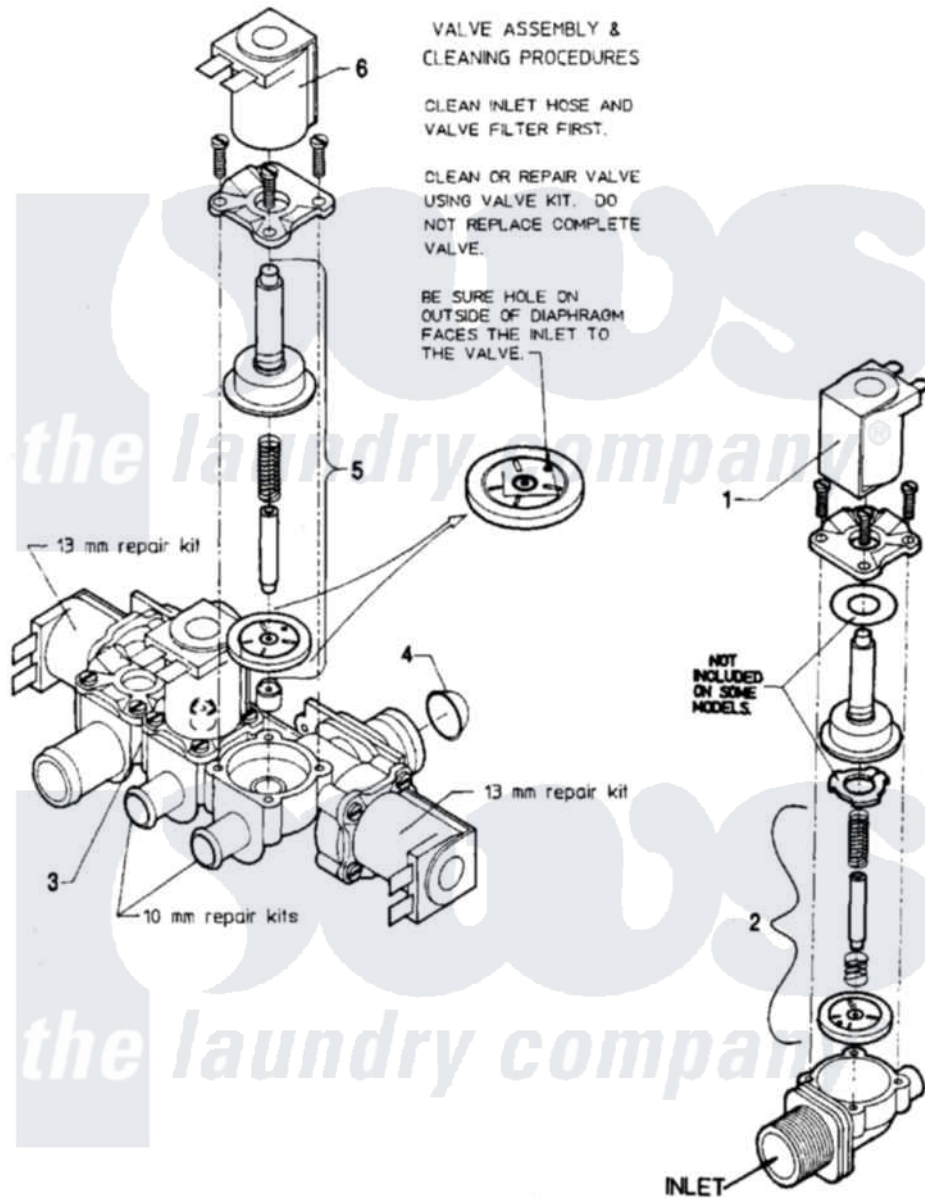

Maytag MAF35MN1 05 - WATER VALVE

Maytag [Commercial Maytag MAF35MN1 Washer Parts](#) Parts Diagram 05 - WATER VALVE
 Click on the part number to view part

Item	Original Part Number	Replaced By	Status	Part Description
001	24001118			Valve
"	24001119			Valve
"	24001120			Valve-1 WAY
"	24001232			Coil, Water Valve
"	24001776			Valve, Water
002	24001121			Kit, Valve Repair
"	24001122			Kit, Valve Repair
003	24001226			Valve, Mixing
"	24001448			Seal
"	24001549		Not Available	FILTER, MESH (11MM US THREAD)
004	24001634		Not Available	SCREEN, VALVE
005	24001122			Kit, Valve Repair
"	24001231			Kit, Repair
006	24001232			Coil, Water Valve