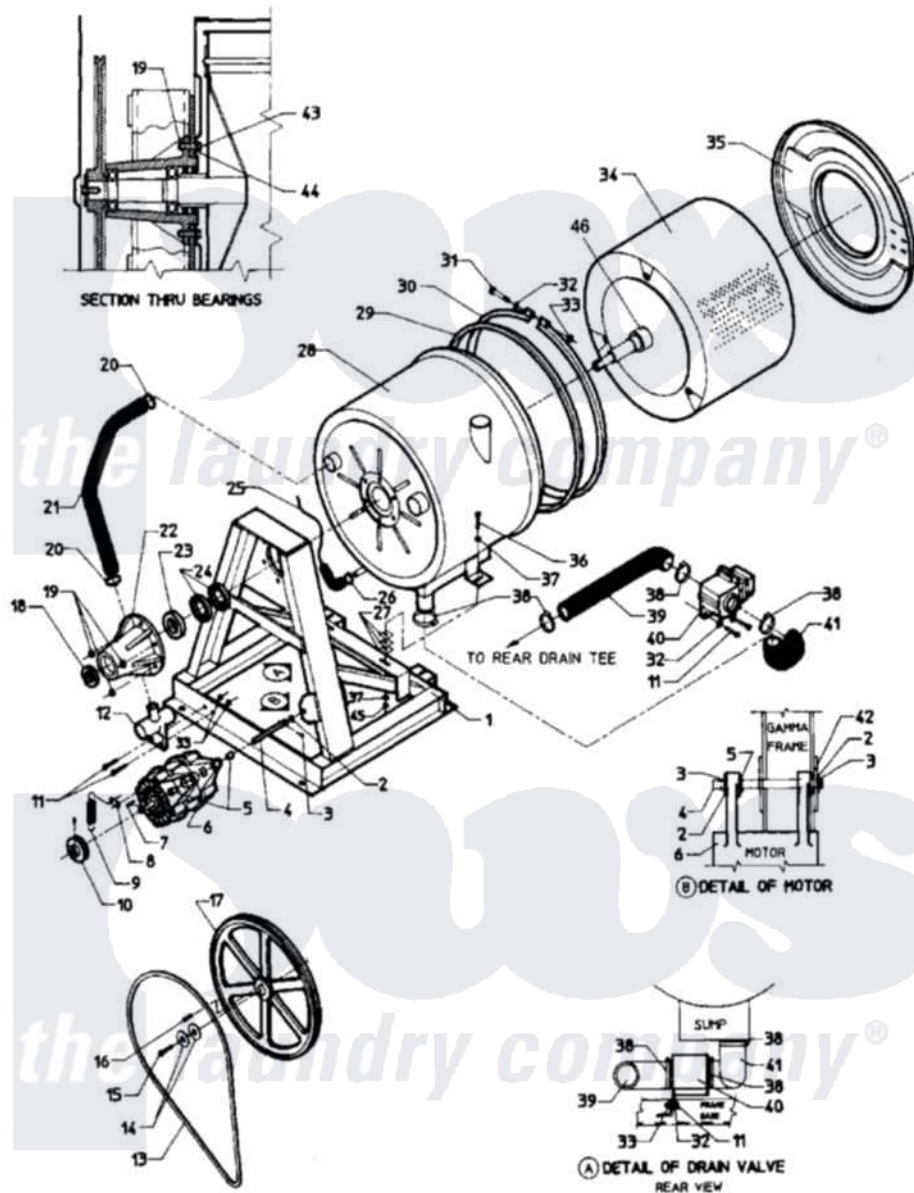

# Maytag MAF35MN1 06 - MAIN EXPLODED VIEW-SUB ASSEMBLY

Maytag Commercial Maytag MAF35MN1 Washer Parts Parts Diagram 06 - MAIN EXPLODED VIEW-SUB ASSEMBLY  
 Click on the part number to view part

Item	Original Part Number	Replaced By	Status	Part Description
001	24001369		Not Available	KIT ASSY., FRAME (2 SPEED)
"	24001371		Not Available	KIT ASSY., FRAME (2 SPEED)
002	<a href="#">24001511</a>			Washer, Hardened
003	24001512		Not Available	PIN, COTTER PLTD. (1/8X1 1/2)
004	24001647		Not Available	ROD, MOTOR SUPPORT
"	24001802		Not Available	SUPPORT ROD, MOTOR
005	<a href="#">24001021</a>			Bushing, Motor
006	<a href="#">24001078</a>			Motor, 2SP
"	<a href="#">24001079</a>			Motor 2SP 1 Phase
"	<a href="#">24001082</a>			Motor, 2SP
"	<a href="#">24001083</a>			Motor, 2SP
007	24001648		Not Available	KEY (MOTOR 3/16" X 1 1/2")
008	24001651		Not Available	CLIP, MOTOR SPRING
009	24001650		Not Available	SPRING (BELT TENSION)