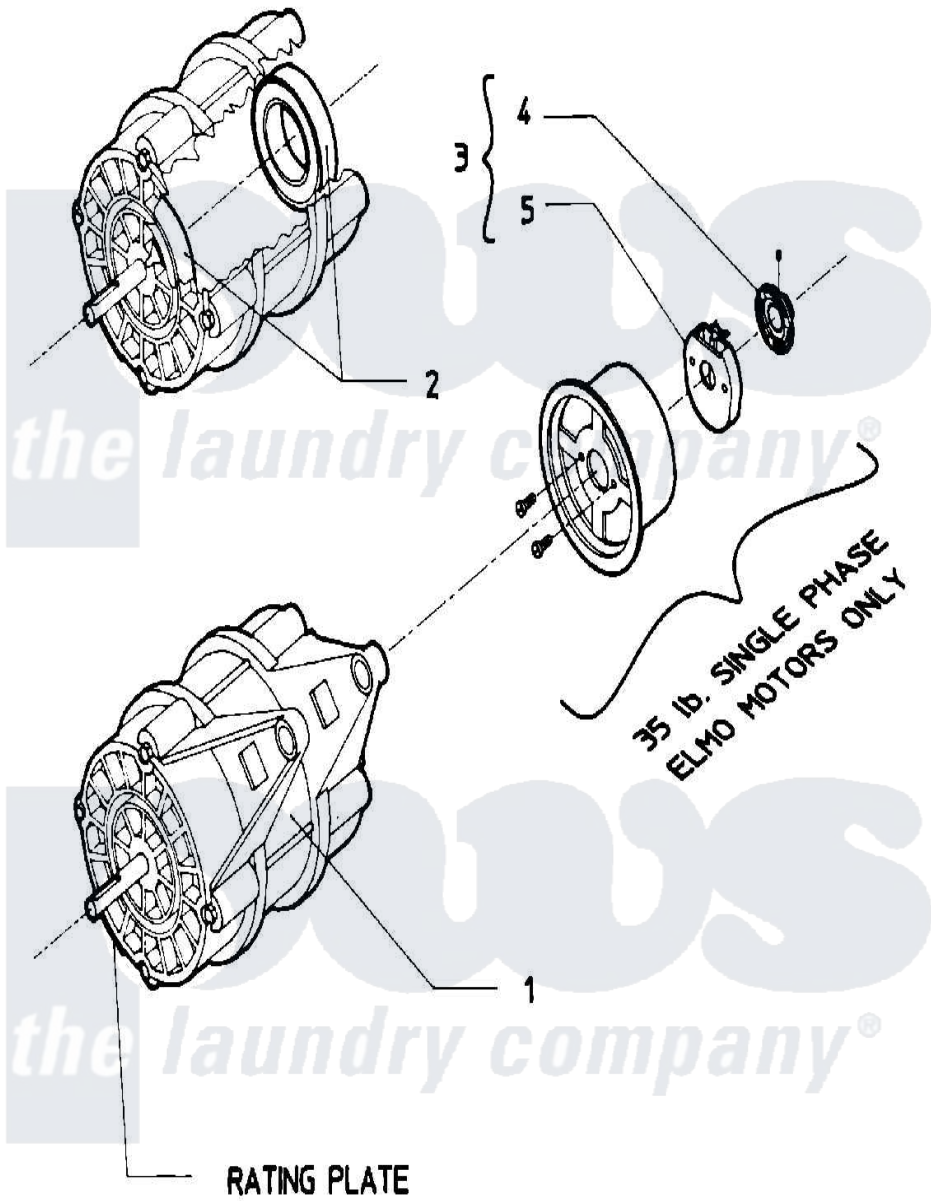

# Maytag MAF35MN1 07 - MOTOR

Maytag [Commercial Maytag MAF35MN1 Washer Parts](#) Parts Diagram 07 - MOTOR  
 Click on the part number to view part

Item	Original Part Number	Replaced By	Status	Part Description
001	<a href="#">24001078</a>			Motor, 2SP
"	<a href="#">24001079</a>			Motor 2SP 1 Phase
"	<a href="#">24001082</a>			Motor, 2SP
"	<a href="#">24001083</a>			Motor, 2SP
002	<a href="#">24001017</a>			Bearing, Motor
"	<a href="#">24001018</a>			Bearing, 6204-2RS
003	W10124350		Not Available	PART NOT USED