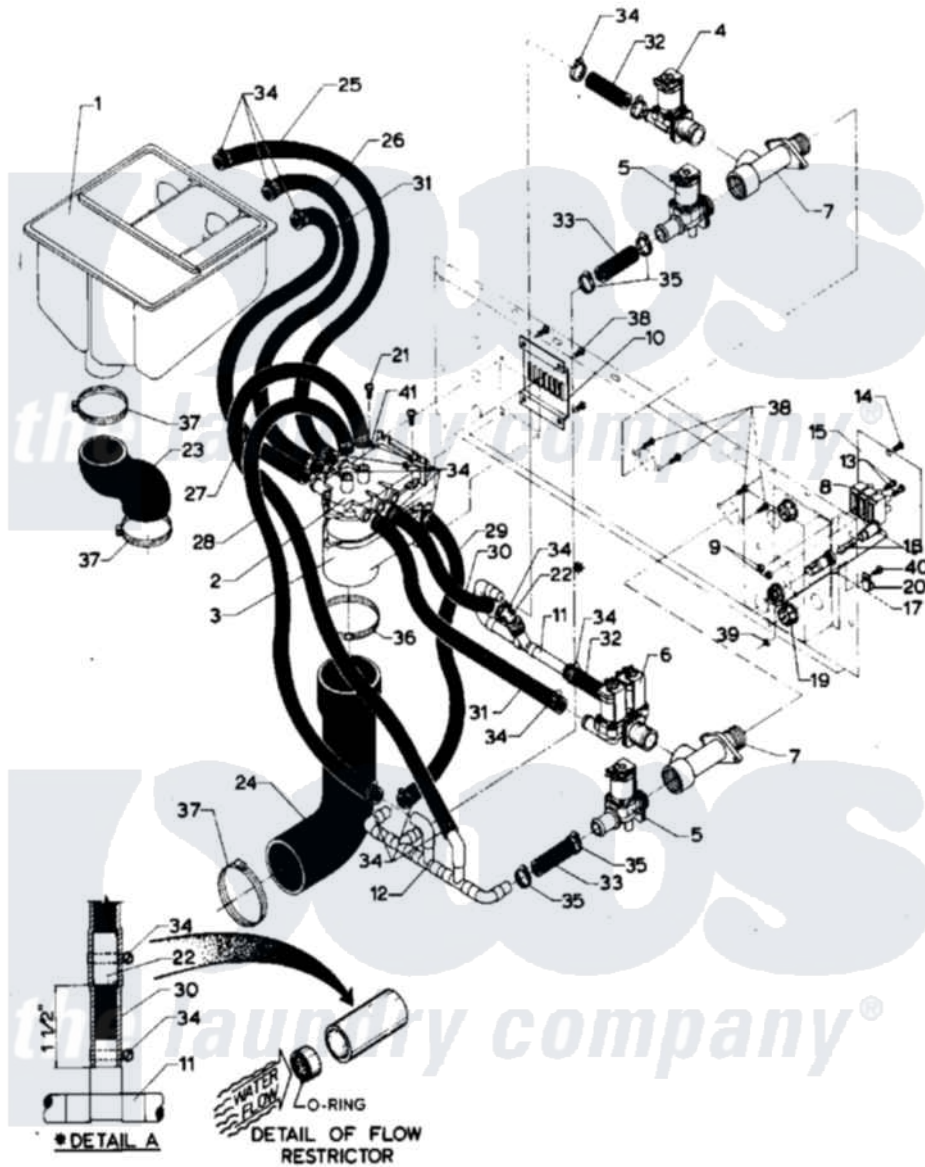

Maytag MAF35MN1 08 - SOAP DISPENSER

Maytag Commercial Maytag MAF35MN1 Washer Parts Parts Diagram 08 - SOAP DISPENSER

Click on the part number to view part

| Item | Original Part Number | Replaced By | Status | Part Description |
|------|--------------------------|-------------|---------------|-------------------------------|
| 001 | 24001627 | | Not Available | DISPENSER, SUPPLY (COIN) |
| 002 | 24001031 | | | Breaker, Vac. |
| 003 | 24001032 | | | Breaker, Vac. |
| 004 | 24001119 | | | Valve |
| 005 | W10124350 | | Not Available | PART NUMBER NOT AVAILABLE |
| 006 | W10124350 | | Not Available | PART NUMBER NOT AVAILABLE |
| 007 | 24001448 | | | Seal |
| 008 | 24001366 | | Not Available | BLOCK, INPUT & POWER (4 TERM) |
| " | 24001629 | | Not Available | BLOCK, INPUT POWER (3 WIRE) |
| 009 | 24001425 | | | Nut, Fiberlock, Pltd |
| 010 | 24001426 | | | Cover, Vacuum Breaker |
| 011 | 24001777 | | Not Available | MANIFOLD, SUPPLY |
| 012 | W10124350 | | Not Available | PART NUMBER NOT AVAILABLE |