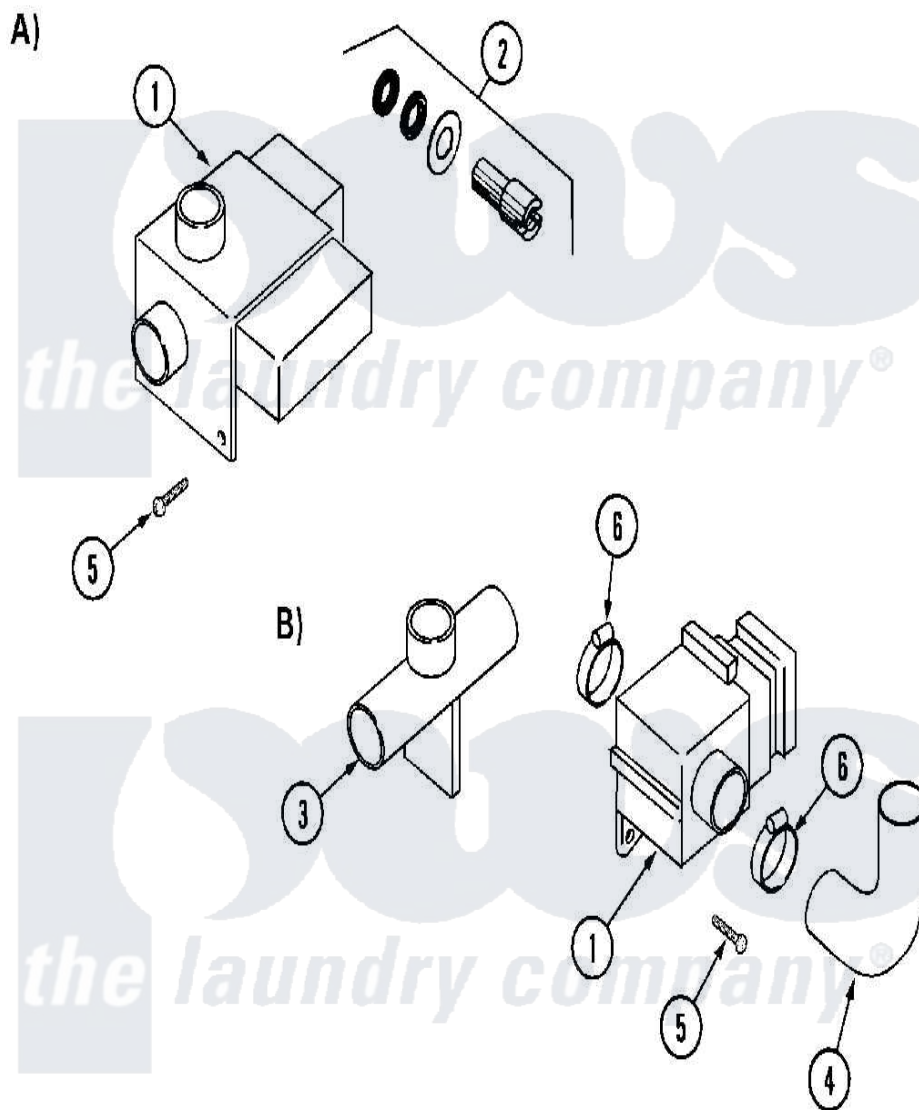

Maytag MAF35MN1 09 - DRAIN VALVE

Maytag [Commercial Maytag MAF35MN1 Washer Parts](#) Parts Diagram 09 - DRAIN VALVE
 Click on the part number to view part

Item	Original Part Number	Replaced By	Status	Part Description
001	24001116			Valve, Drain
"	24001217			Valve, Drain
"	24001530			Valve, Motor Drain
002	24001528			Shaft, Drive And Seal Kit
003	24001826		Not Available	(B)CONNECTION, TEE-DRAIN
004	24001565			Hose, Drain
005	24001502	8204624		Bolt
006	24001353	696392		Hose Clamp