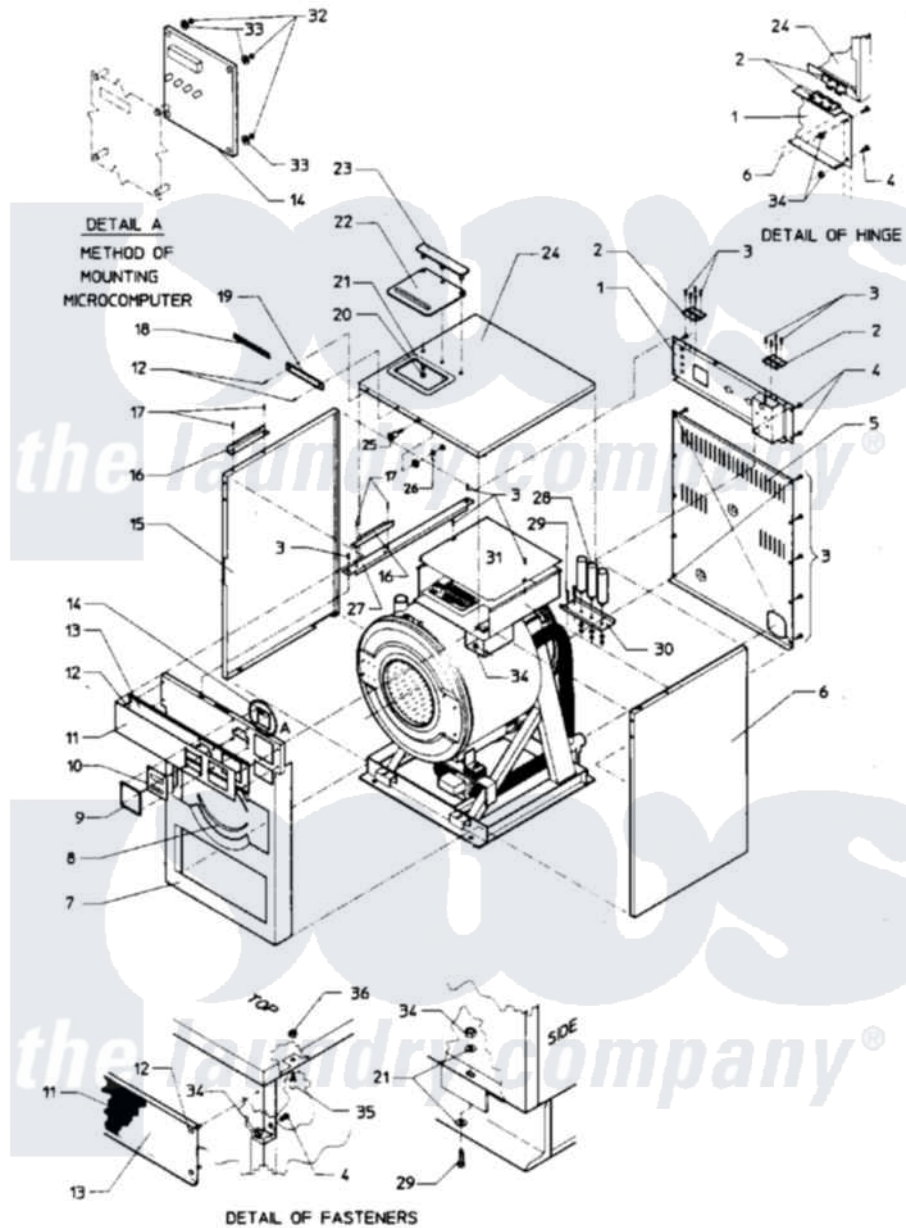

Maytag MAF35PC2 01 - MAIN EXPLODED VIEW - COMPUTER MODELS

Maytag [Commercial Maytag MAF35PC2 Washer Parts](#) Parts Diagram 01 - MAIN EXPLODED VIEW - COMPUTER MODELS

[Click on the part number to view part](#)

Item	Original Part Number	Replaced By	Status	Part Description
001	24001170		Not Available	PANEL KIT, VALVE
002	24001676		Not Available	HINGE, TOP COVER (NOTE: 18003069 AFTER SERIAL
"	Y24001300			Hinge
003	24001301	67006964		Screw, Glide
004	24001323			Screw
005	24001403		Not Available	KIT, PANEL (REAR)
006	24001159		Not Available	PANEL KIT, SIDE (RT.) ³⁵ (AS VIEWED FROM FRONT)
007	24001702		Not Available	PANEL, FRONT (INR)
008	24001550	24001532		Trim- Pane
009	NLA		Not Available	TRIM, KEYPAD (CPTR GREY)
010	24001112			Switch, Membrane
"	24001114		Not Available	SWITCH, MEMBRANE (PC)
011	NLA		Not Available	DECAL
012	24001533			Rivet, Pop S.s.