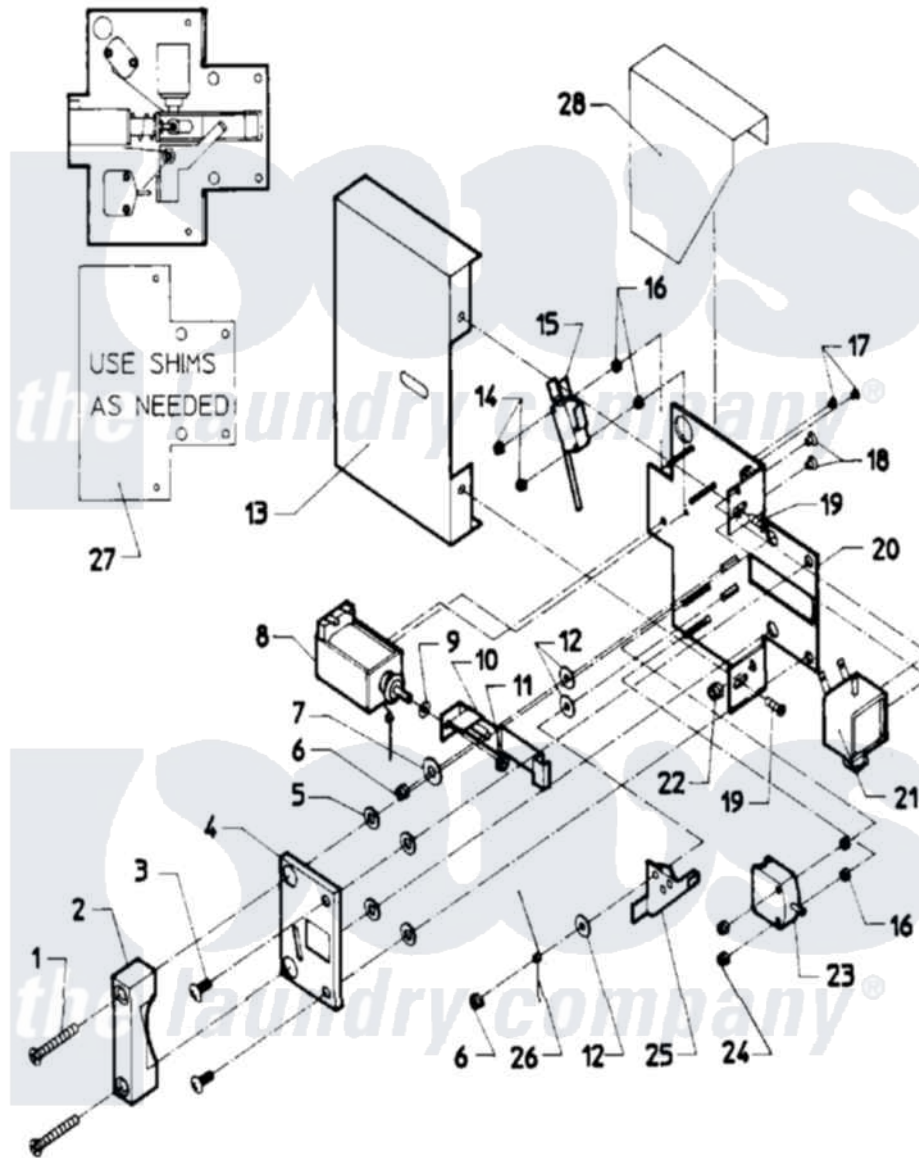

# Maytag MAF35PN1 03 - DOOR SAFETY INTERLOCK - COIN MODELS

Maytag [Commercial Maytag MAF35PN1 Washer Parts](#) Parts Diagram 03 - DOOR SAFETY INTERLOCK - COIN MODELS

[Click on the part number to view part](#)

Item	Original Part Number	Replaced By	Status	Part Description
001	<a href="#">24001640</a>			Door Lock Complete
"	<a href="#">24001641</a>			Door Lock Complete
002	24001483		Not Available	CATCH, DOOR LOCK
003	NLA		Not Available	SCREW, S.S. (1/4"-20 X 5/8")
004	24001484		Not Available	COVER, DOOR LOCK PLATE
005	<a href="#">24001295</a>			Lockwasher, S.s.
006	24001342	<a href="#">74005230</a>		Nut, Lock
007	<a href="#">24001485</a>			Washer, Shoulder
008	<a href="#">24001101</a>			Solenoid, Door Rel
009	<a href="#">24001358</a>			Washer, Flat
010	<a href="#">24001250</a>			Button, Push
011	<a href="#">24001481</a>	<a href="#">Y707702</a>		Locknut
012	<a href="#">24001480</a>			Washer, Teflon
013	24001487		Not Available	COVER, DOOR LOCK ASSY.
014	<a href="#">24001476</a>			Nut, Fiberlock

015	<a href="#">24001229</a>		Switch, Door Lock
016	24001477	Not Available	SPACER, NYLON (No.6)
017	<a href="#">24001643</a>		Screw, S.s.
018	<a href="#">24001479</a>		Screw, S.s.
019	24001301	<a href="#">67006964</a>	Screw, Glide
020	NLA	Not Available	DOOR LOCK PLATE
021	<a href="#">24001102</a>		Solenoid, Door Lck
022	<a href="#">24001305</a>		Nut, Fiberlock
023	<a href="#">24001255</a>		Switch, Door Handle
024	24001736	<a href="#">24001425</a>	Nut, Fiberlock, Pltd
025	<a href="#">24001230</a>		Lever, Door Lock
026	<a href="#">24001293</a>		Spring, Torsion
027	<a href="#">24001559</a>		Shim, Door Lock
028	24001488	Not Available	SHIELD, SPLASH (DOOR LOCK)