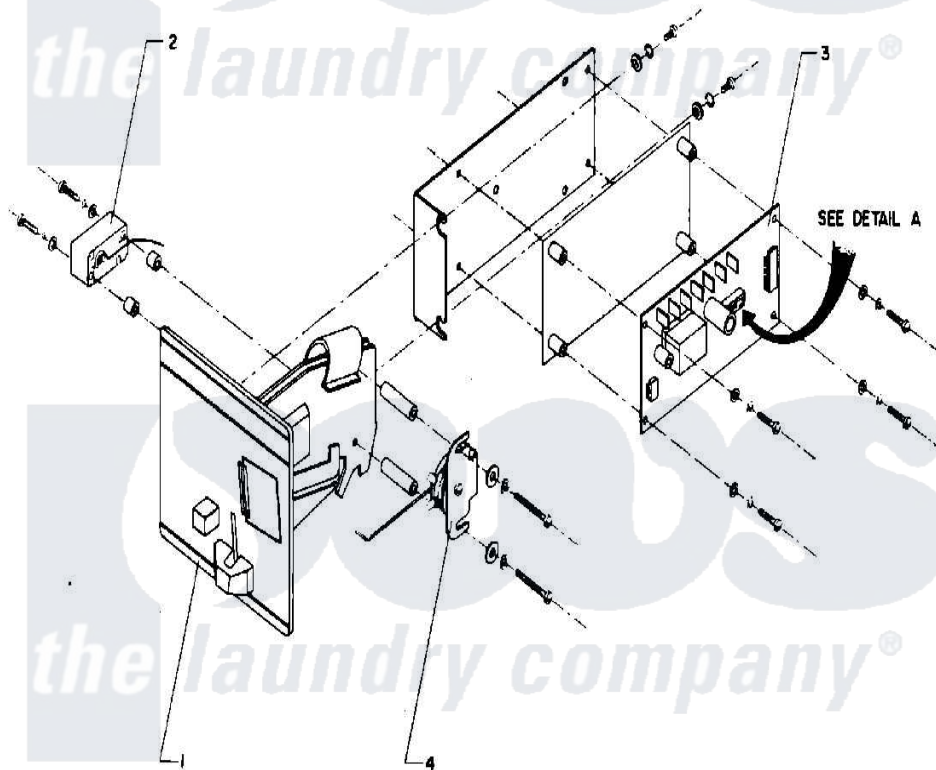

Maytag MAF35PN1 04 - COIN METER AND COIN BOX

DETAIL A
COIN COUNTER
DIP SWITCHES

Maytag Commercial Maytag MAF35PN1 Washer Parts Parts Diagram 04 - COIN METER AND COIN BOX
Click on the part number to view part

| Item | Original Part Number | Replaced By | Status | Part Description |
|------|--------------------------|-------------|---------------|---|
| 001 | 24001615 | | | COIN ACCEPTOR (US QUARTER) |
| " | 24001754 | | Not Available | COIN METER (110V/50-60HZ) (US QUARTERS) |
| " | 24001755 | | Not Available | COIN METER (110V/50-60HZ) (CANADIAN QUARTERS) |
| " | NLA | | Not Available | COIN METER, HANKE (DIGITAL) |
| 002 | NLA | | Not Available | COIN SWITCH |
| 003 | 24001617 | | Not Available | ELECTRONIC COIN COUNTER W/HAR |
| 004 | 24001618 | | Not Available | SOLENOID, COIN BLOCKING (120V) |
| " | 24001756 | | | Solenoid, Coin Blocking |
| 005 | 24002035 | | | Harness, Led |