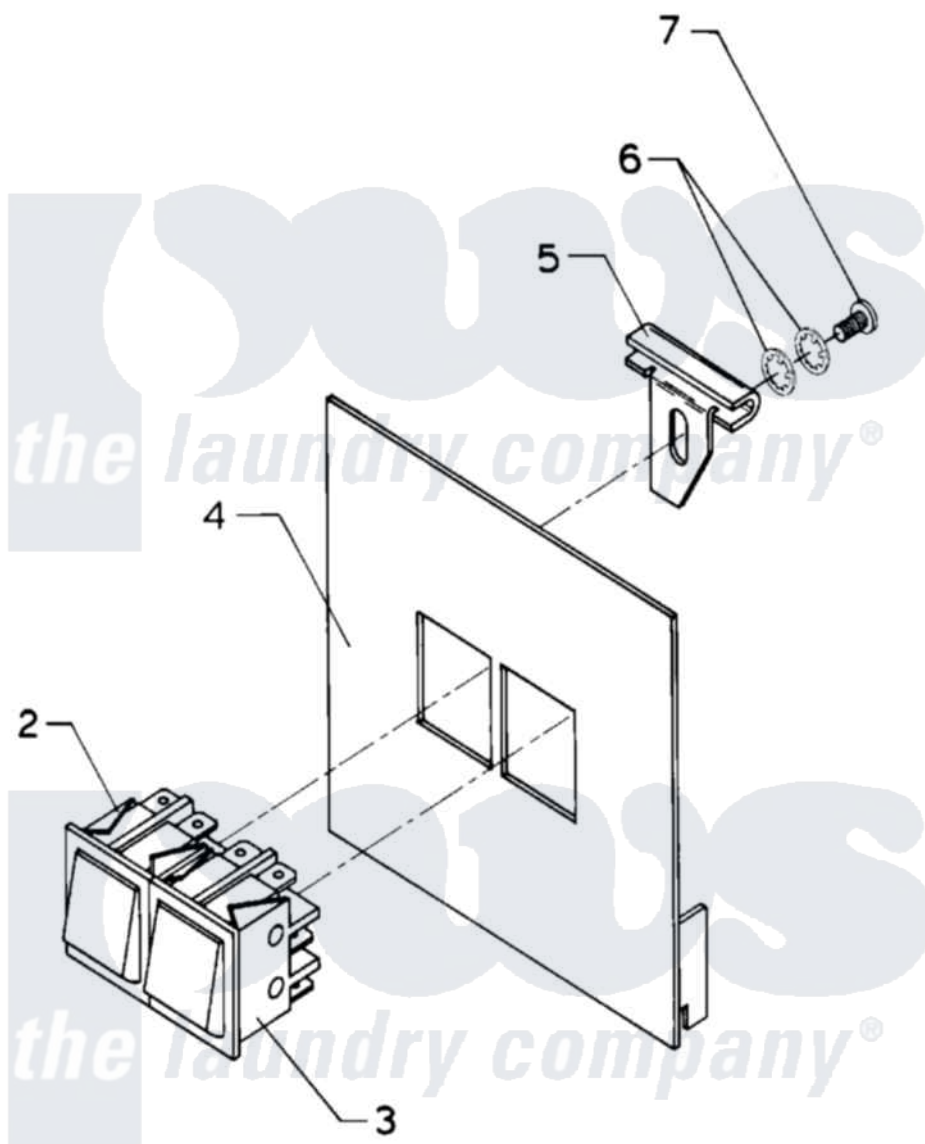

Maytag MAF35PN1 05 - MANUAL START/STOP CONTROL

Maytag [Commercial Maytag MAF35PN1 Washer Parts](#) Parts Diagram 05 - MANUAL START/STOP CONTROL
Click on the part number to view part

Item	Original Part Number	Replaced By	Status	Part Description
001	24001764		Not Available	KIT, START/STOP COMPLETE
002	24001251			Switch
003	24001252			Switch, Momentary
004	NLA		Not Available	COVER, PLATE (OPL)