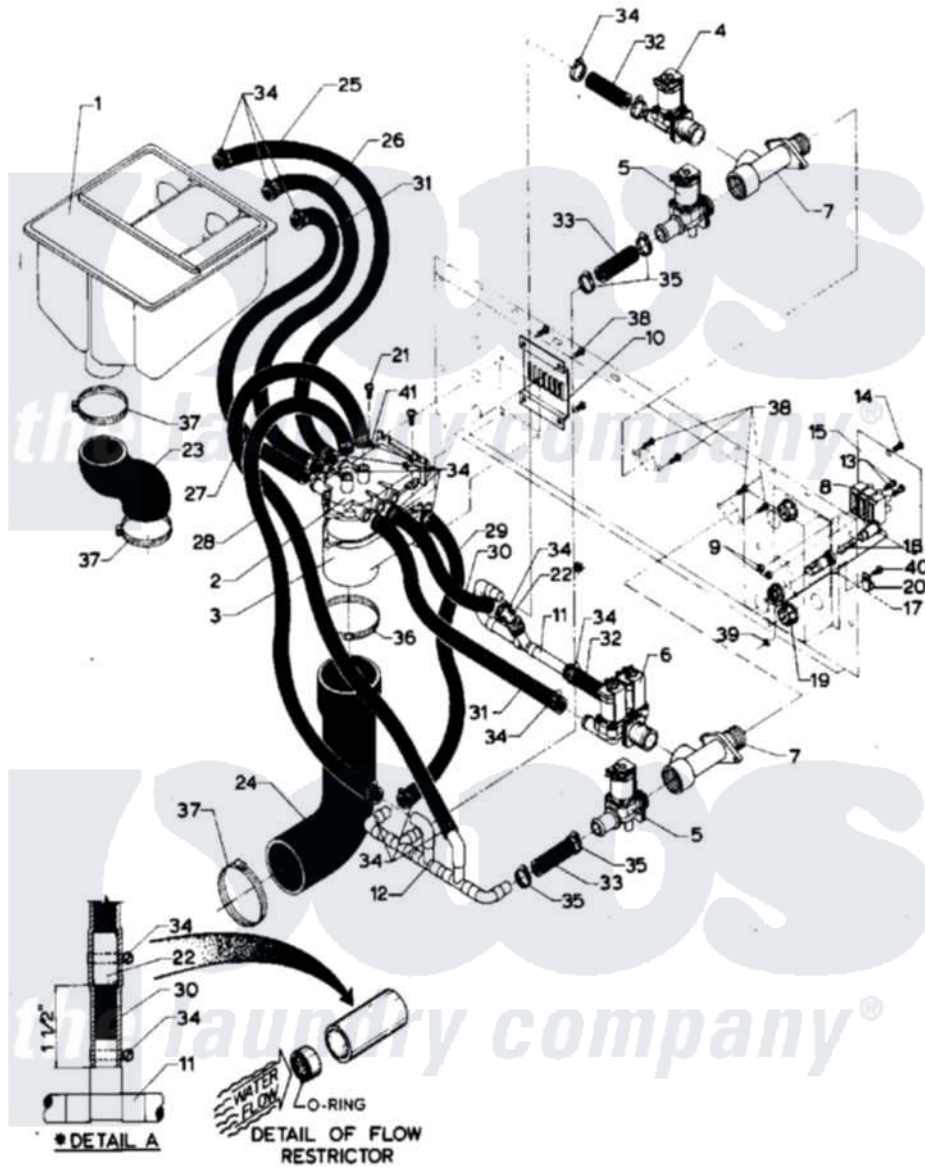

Maytag MAF35PN1 06 - SOAP DISPENSER

Maytag [Commercial Maytag MAF35PN1 Washer Parts](#) Parts Diagram 06 - SOAP DISPENSER

[Click on the part number to view part](#)

Item	Original Part Number	Replaced By	Status	Part Description
001	24001627		Not Available	DISPENSER, SUPPLY (COIN)
002	24001031			Breaker, Vac.
003	24001032			Breaker, Vac.
004	24001119			Valve
005	24001120			Valve-1 WAY
006	24001776			Valve, Water
007	24001448			Seal
008	24001366		Not Available	BLOCK, INPUT & POWER (4 TERM)
"	24001629		Not Available	BLOCK, INPUT POWER (3 WIRE)
009	24001425			Nut, Fiberlock, Pltd
010	24001426			Cover, Vacuum Breaker
011	24001777		Not Available	MANIFOLD, SUPPLY
012	24001778		Not Available	MANIFOLD, FILL
013	24001430			Screw, S.s
014	24001301	67006964		Screw, Glide

015	24001429		Not Available	COVER, JUNCTION BOX
016	W10124350		Not Available	PART NUMBER NOT AVAILABLE
017	24001433			Holder, Fuse
018	24001225			Fuse, Control
019	24001436	8008P014-60		Grommet, Nylon
020	24001434		Not Available	CONNECTOR, GROUND
021	24001432	W10068250		Screw
022	24001775		Not Available	FLOW RESTRICTOR ASSY.
023	24001442			Hose, Soap Dispenser
024	24001552			Hose, Vacuum Breaker
025	24001780		Not Available	HOSE
026	NLA		Not Available	HOSE
027	24001767		Not Available	HOSE
028	24001785		Not Available	HOSE
029	24001770		Not Available	HOSE
030	24001789		Not Available	HOSE
031	24001791			Hose
032	24001773		Not Available	HOSE
033	24001795			Hose
034	24001423	489503		Clamp
035	24001438	285655		Clamp, Hose
036	24001282		Not Available	CLAMP, HOSE (No.48)
037	24001353	696392		Hose Clamp
038	24001414	4450038		Screw
039	24001342	74005230		Nut, Lock
040	24001432	W10068250		Screw
041	24001425			Nut, Fiberlock, Pltd