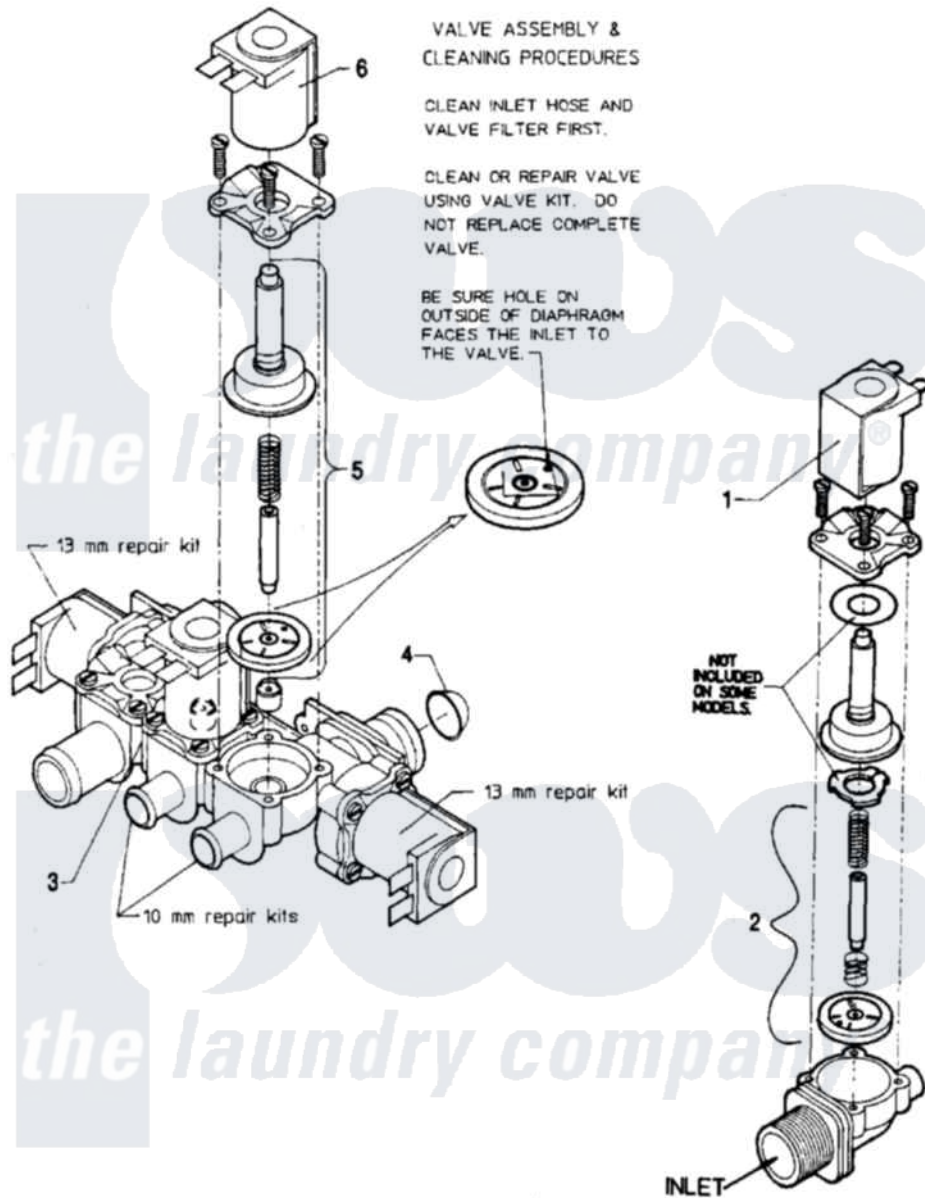

# Maytag MAF35PN1 07 - WATER VALVE

Maytag Commercial Maytag MAF35PN1 Washer Parts Parts Diagram 07 - WATER VALVE  
 Click on the part number to view part

Item	Original Part Number	Replaced By	Status	Part Description
001	<a href="#">24001119</a>			Valve
"	<a href="#">24001120</a>			Valve-1 WAY
"	<a href="#">24001120</a>			Valve-1 WAY
"	<a href="#">24001232</a>			Coil, Water Valve
002	<a href="#">24001121</a>			Kit, Valve Repair
"	<a href="#">24001122</a>			Kit, Valve Repair
"	<a href="#">24001448</a>			Seal
"	24001549		Not Available	FILTER, MESH (11MM US THREAD)
003	<a href="#">24001226</a>			Valve, Mixing
004	24001634		Not Available	SCREEN, VALVE
005	<a href="#">24001122</a>			Kit, Valve Repair
"	<a href="#">24001231</a>			Kit, Repair
006	<a href="#">24001232</a>			Coil, Water Valve