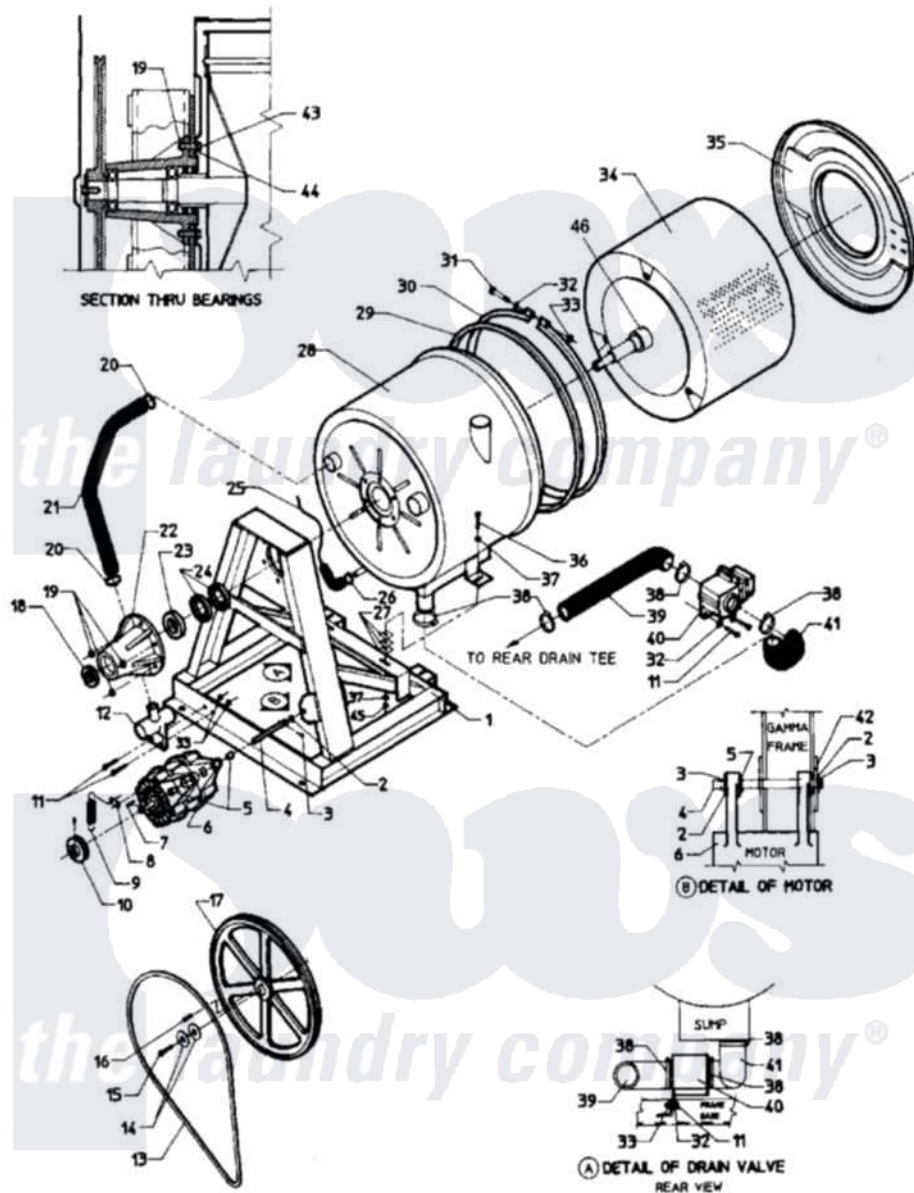

Maytag MAF35PN1 08 - MAIN EXPLODED VIEW - SUB ASSEMBLY

Maytag Commercial Maytag MAF35PN1 Washer Parts Parts Diagram 08 - MAIN EXPLODED VIEW - SUB ASSEMBLY
 Click on the part number to view part

Item	Original Part Number	Replaced By	Status	Part Description
001	24001371		Not Available	KIT ASSY., FRAME (2 SPEED)
002	24001511			Washer, Hardened
003	24001512		Not Available	PIN, COTTER PLTD. (1/8X1 1/2)
004	24001802		Not Available	SUPPORT ROD, MOTOR
005	24001021			Bushing, Motor
006	24001079			Motor 2SP 1 Phase
"	24001083			Motor, 2SP
007	24001648		Not Available	KEY (MOTOR 3/16" X 1 1/2")
008	24001651		Not Available	CLIP, MOTOR SPRING
009	24001650		Not Available	SPRING (BELT TENSION)
010	24001090			Bushing, Motor Pulley
011	24001502	8204624		Bolt
012	24001826		Not Available	(B)CONNECTION, TEE-DRAIN
013	24001095			Belt, V