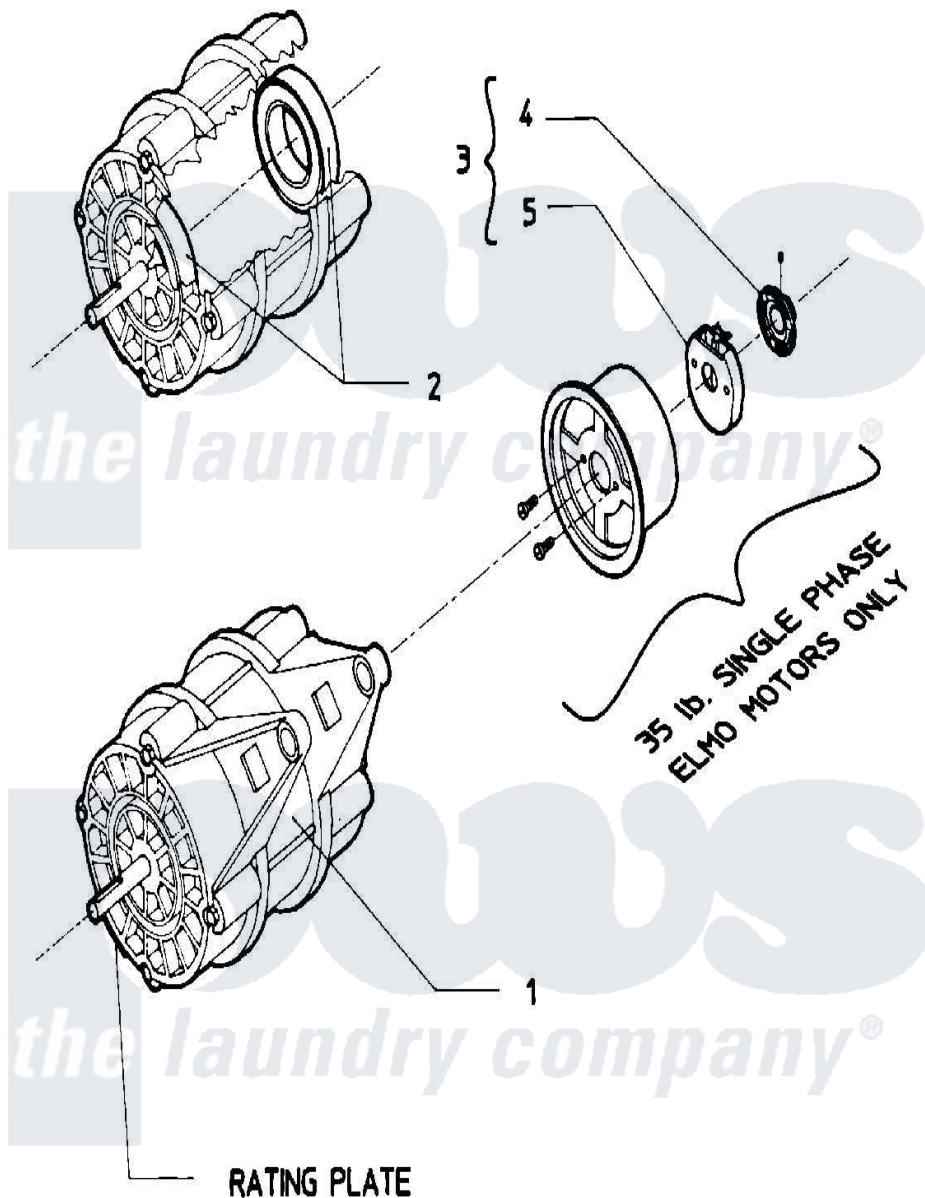

Maytag MAF35PN1 09 - MOTOR

Maytag [Commercial Maytag MAF35PN1 Washer Parts](#) Parts Diagram 09 - MOTOR
 Click on the part number to view part

Item	Original Part Number	Replaced By	Status	Part Description
001	24001079			Motor 2SP 1 Phase
"	24001083			Motor, 2SP
002	24001017			Bearing, Motor
003	W10124350		Not Available	PART NUMBER NOT AVAILABLE