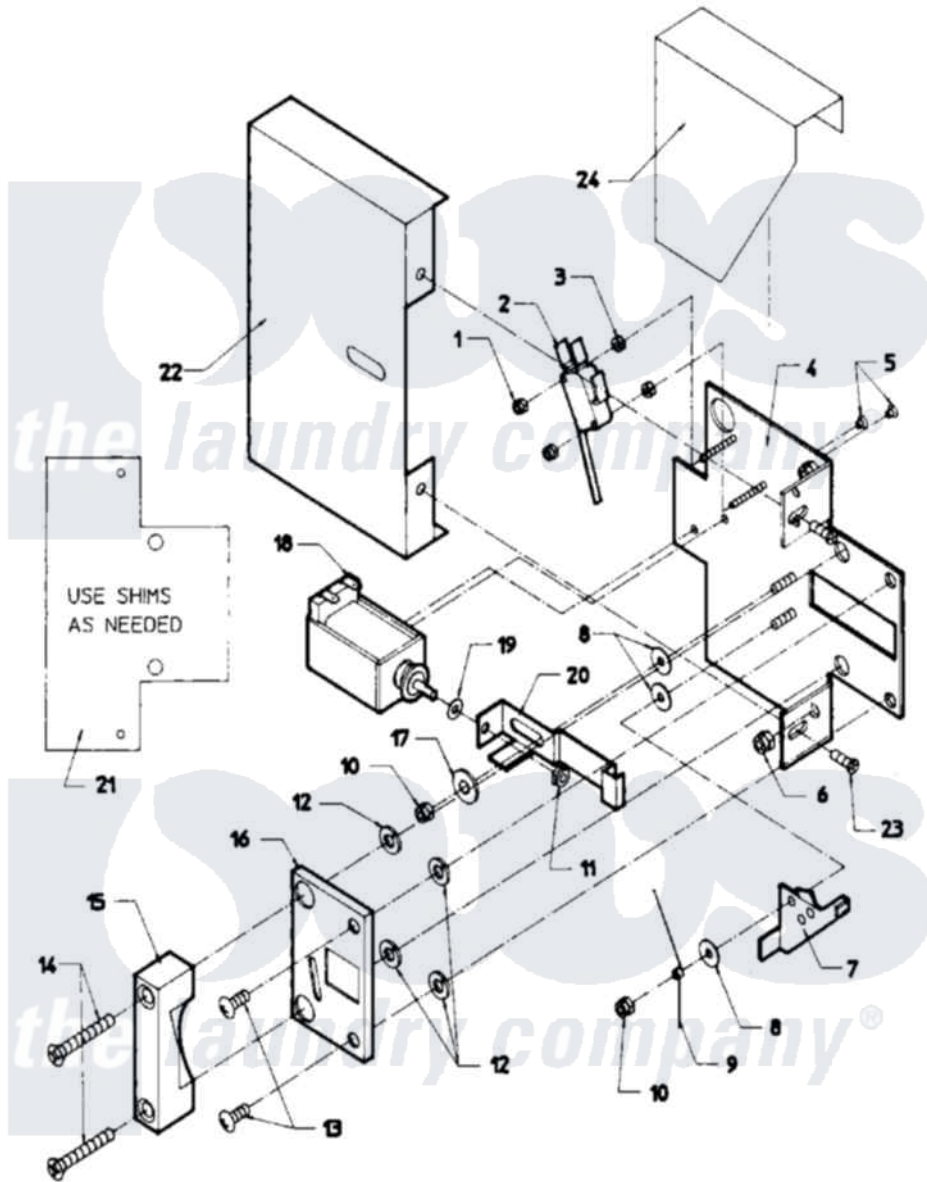

# Maytag MAF35PN1 11 - DOOR SAFETY INTERLOCK - OPL MODELS

Maytag [Commercial Maytag MAF35PN1 Washer Parts](#) Parts Diagram 11 - DOOR SAFETY INTERLOCK - OPL MODELS

[Click on the part number to view part](#)

Item	Original Part Number	Replaced By	Status	Part Description
001	<a href="#">24001476</a>			Nut, Fiberlock
002	<a href="#">24001229</a>			Switch, Door Lock
003	24001477		Not Available	SPACER, NYLON (No.6)
004	NLA		Not Available	PLATE, DOOR LOCK
005	<a href="#">24001479</a>			Screw, S.s.
006	<a href="#">24001305</a>			Nut, Fiberlock
007	<a href="#">24001230</a>			Lever, Door Lock
008	<a href="#">24001480</a>			Washer, Teflon
009	<a href="#">24001293</a>			Spring, Torsion
010	24001342	<a href="#">74005230</a>		Nut, Lock
011	<a href="#">24001481</a>	<a href="#">Y707702</a>		Locknut
012	<a href="#">24001295</a>			Lockwasher, S.s.
013	<a href="#">24001323</a>			Screw
014	<a href="#">24001642</a>			Screw, S.s.
015	24001483		Not Available	CATCH, DOOR LOCK
016	24001484		Not Available	COVER, DOOR LOCK PLATE

017	<a href="#">24001485</a>		Washer, Shoulder
018	<a href="#">24001101</a>		Solenoid, Door Rel
019	<a href="#">24001358</a>		Washer, Flat
020	24001486	Not Available	BUTTON, PUSH (STOP)
021	<a href="#">24001559</a>		Shim, Door Lock
022	24001487	Not Available	COVER, DOOR LOCK ASSY.
023	24001301	<a href="#">67006964</a>	Screw, Glide
024	24001488	Not Available	SHIELD, SPLASH (DOOR LOCK)