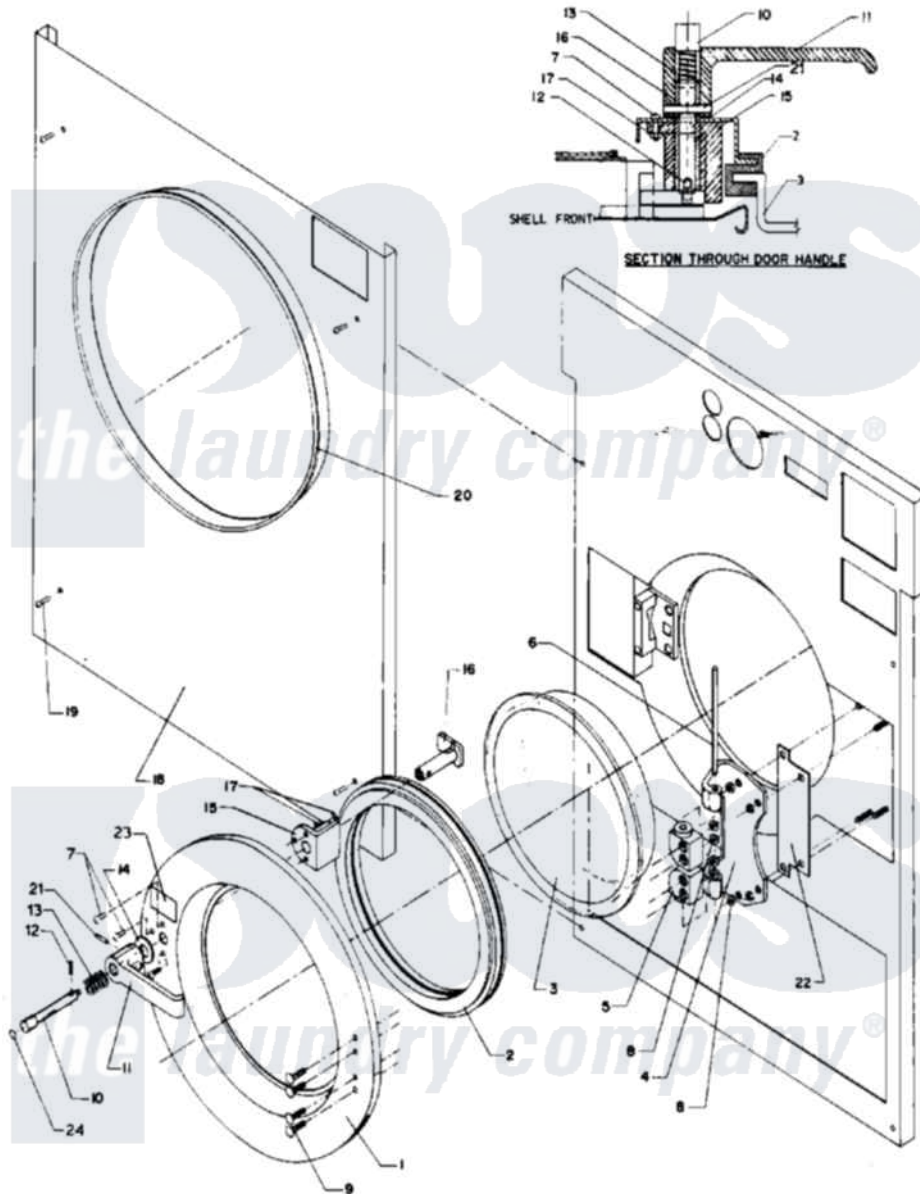

Maytag MAF35PN2 02 - DOOR AND RELATED PARTS

Maytag Commercial Maytag MAF35PN2 Washer Parts Parts Diagram 02 - DOOR AND RELATED PARTS
 Click on the part number to view part

Item	Original Part Number	Replaced By	Status	Part Description
001	24001716			Door Assembly Complete
"	24001719			Door
002	24001076		Not Available	GASKET, DOOR
003	24001099		Not Available	GLASS, DOOR
004	24001333			Hinge, Door
005	24001334			Mount, Door
006	W10124350		Not Available	PART NUMBER NOT AVAILABLE
007	24001341	3400814		Screw
008	24001305			Nut, Fiberlock
009	24001467			Screw, S.s.
010	24001103			Rod, Push Button
011	24001336			Handle, Door
012	24001721			Pin, Spring
013	24001338			Spring, Door Lock
014	24001310	Y015627		Screw- Hex
015	24001340		Not Available	SPACER, DOOR HANDLE

016	24001343		Arm, Latch
017	24001342	74005230	Nut, Lock
018	24001140		Not Available
	24001140		KIT, PNL, FRNT COIN (STLS.)
"	24001734	24001139	Panel Kit-
"	NLA		Not Available
	NLA		PANEL KIT, FRONT OPL
019	24001474	3400086	Screw, 10-32 X 3/8
020	24001722		Not Available
	24001722		TRIM, OUTER FRONT PANEL
021	24001827	24001721	Pin, Spring
022	24001466		Shim, Hinge
023	24001462		Not Available
	24001462		DECAL, PUSH BUTTON RED
024	24001407		Not Available
	24001407		DECAL, RED DOT