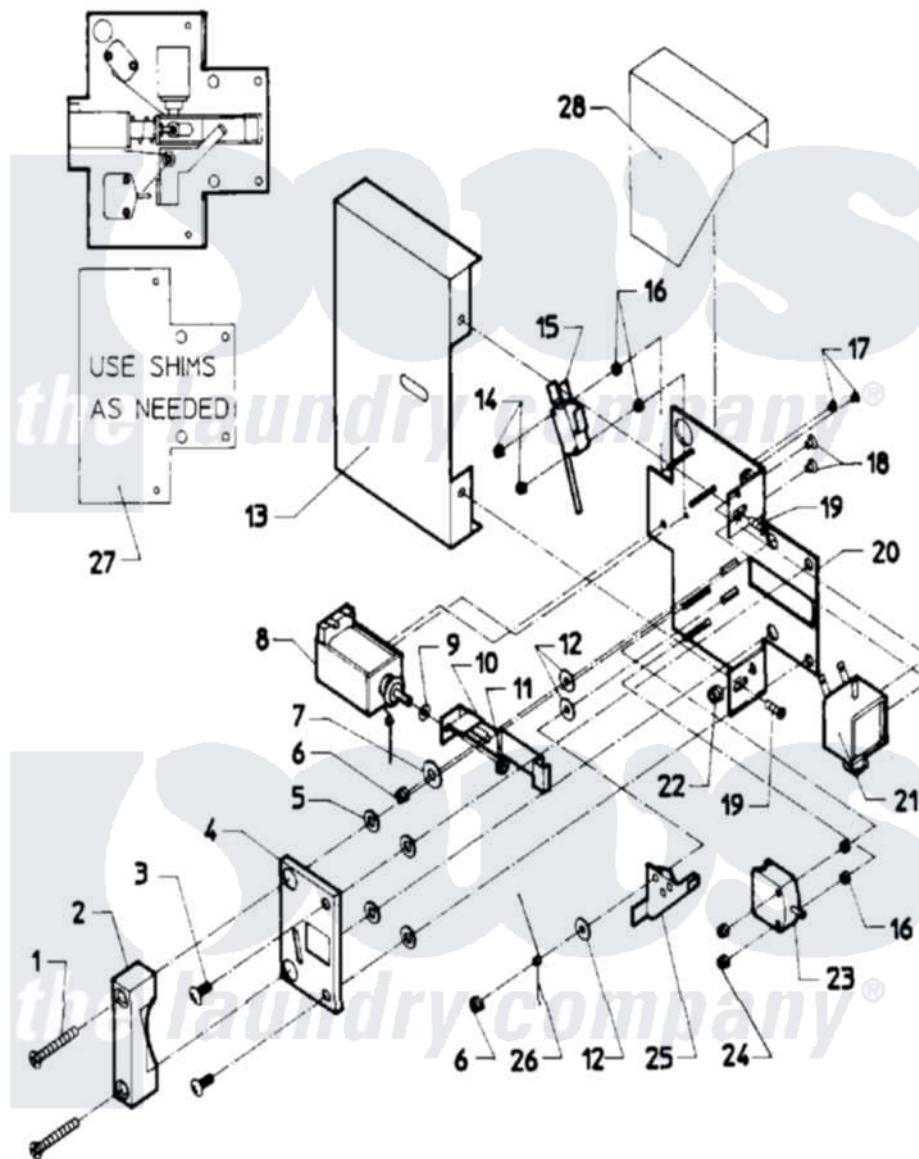

Maytag MAF35PN2 03 - DOOR SAFETY INTERLOCK - COIN MODELS

Maytag [Commercial Maytag MAF35PN2 Washer Parts](#) Parts Diagram 03 - DOOR SAFETY INTERLOCK - COIN MODELS

[Click on the part number to view part](#)

Item	Original Part Number	Replaced By	Status	Part Description
001	24001640			Door Lock Complete
"	24001641			Door Lock Complete
002	24001483		Not Available	CATCH, DOOR LOCK
003	NLA		Not Available	SCREW, S.S. (1/4"-20 X 5/8")
004	24001484		Not Available	COVER, DOOR LOCK PLATE
005	24001295			Lockwasher, S.s.
006	24001342	74005230		Nut, Lock
007	24001485			Washer, Shoulder
008	24001101			Solenoid, Door Rel
009	24001358			Washer, Flat
010	24001250			Button, Push
011	24001481	Y707702		Locknut
012	24001480			Washer, Teflon
013	24001487		Not Available	COVER, DOOR LOCK ASSY.
014	24001476			Nut, Fiberlock

015	24001229		Switch, Door Lock
016	24001477	Not Available	SPACER, NYLON (No.6)
017	24001643		Screw, S.s.
018	24001479		Screw, S.s.
019	24001301	67006964	Screw, Glide
020	NLA	Not Available	DOOR LOCK PLATE
021	24001102		Solenoid, Door Lck
022	24001305		Nut, Fiberlock
023	24001255		Switch, Door Handle
024	24001736	24001425	Nut, Fiberlock, Pltd
025	24001230		Lever, Door Lock
026	24001293		Spring, Torsion
027	24001559		Shim, Door Lock
028	24001488	Not Available	SHIELD, SPLASH (DOOR LOCK)