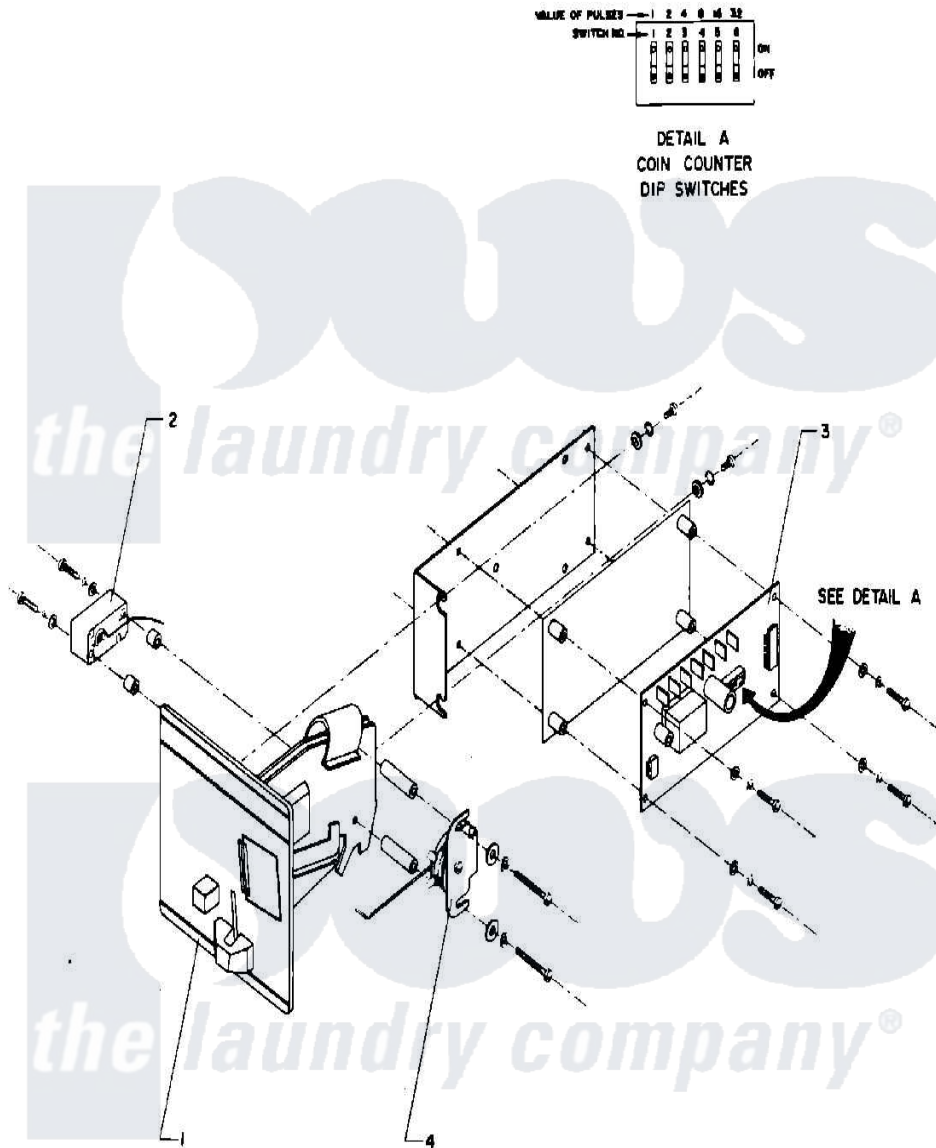

# Maytag MAF35PN2 05 - COIN METER AND COIN BOX

Maytag Commercial Maytag MAF35PN2 Washer Parts Parts Diagram 05 - COIN METER AND COIN BOX  
 Click on the part number to view part

Item	Original Part Number	Replaced By	Status	Part Description
001	<a href="#">24001615</a>			COIN ACCEPTOR (US QUARTER)
"	24001754		Not Available	COIN METER (110V/50-60HZ) (US QUARTERS)
"	24001755		Not Available	COIN METER (110V/50-60HZ) (CANADIAN QUARTERS)
"	NLA		Not Available	COIN METER, HANKE (DIGITAL)
002	NLA		Not Available	COIN SWITCH
003	<a href="#">24001617</a>		Not Available	ELECTRONIC COIN COUNTER W/HAR
004	24001618		Not Available	SOLENOID, COIN BLOCKING (120V)
"	<a href="#">24001756</a>			Solenoid, Coin Blocking
005	<a href="#">24002035</a>			Harness, Led