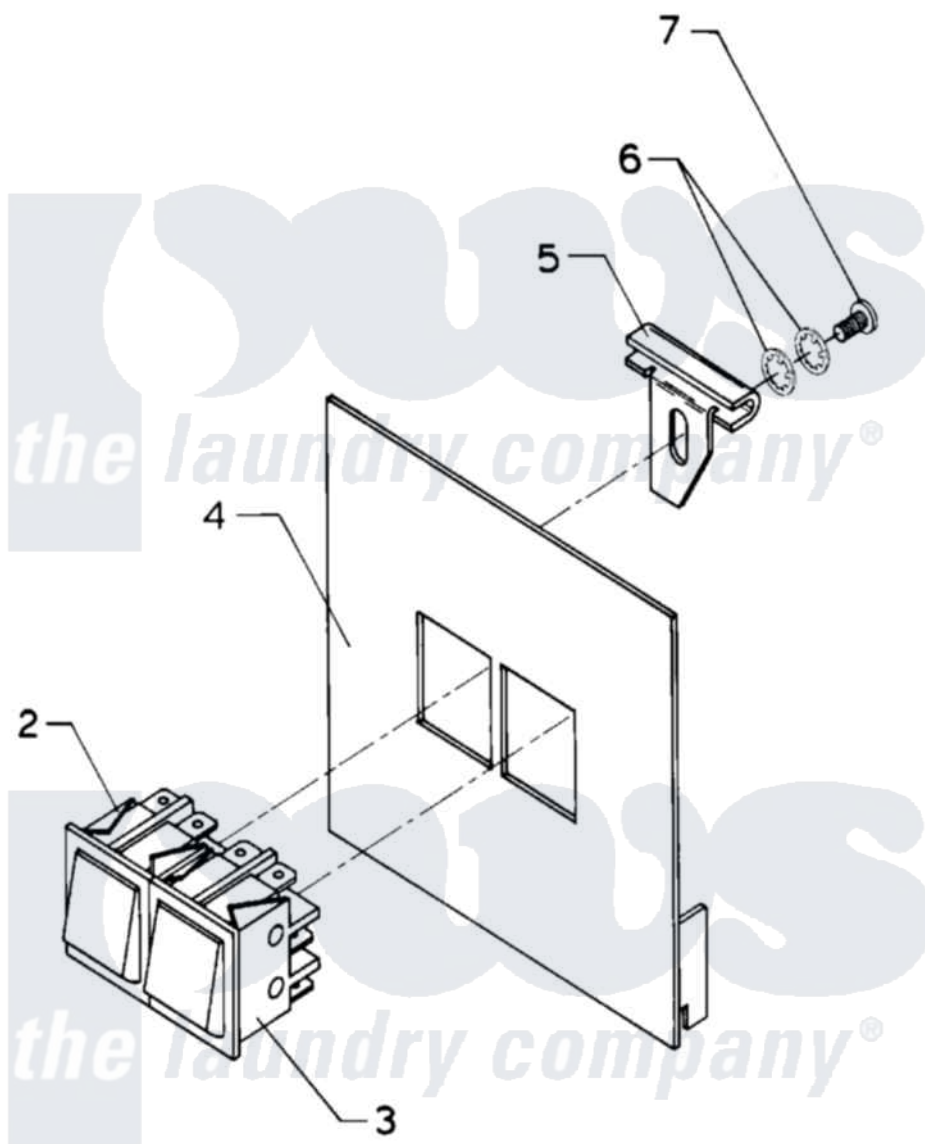

Maytag MAF35PN2 06 - MANUAL START/STOP CONTROL

Maytag [Commercial Maytag MAF35PN2 Washer Parts](#) Parts Diagram 06 - MANUAL START/STOP CONTROL
Click on the part number to view part

Item	Original Part Number	Replaced By	Status	Part Description
001	24001764		Not Available	KIT, START/STOP COMPLETE
002	24001251			Switch
003	24001252			Switch, Momentary
004	NLA		Not Available	COVER, PLATE (OPL)