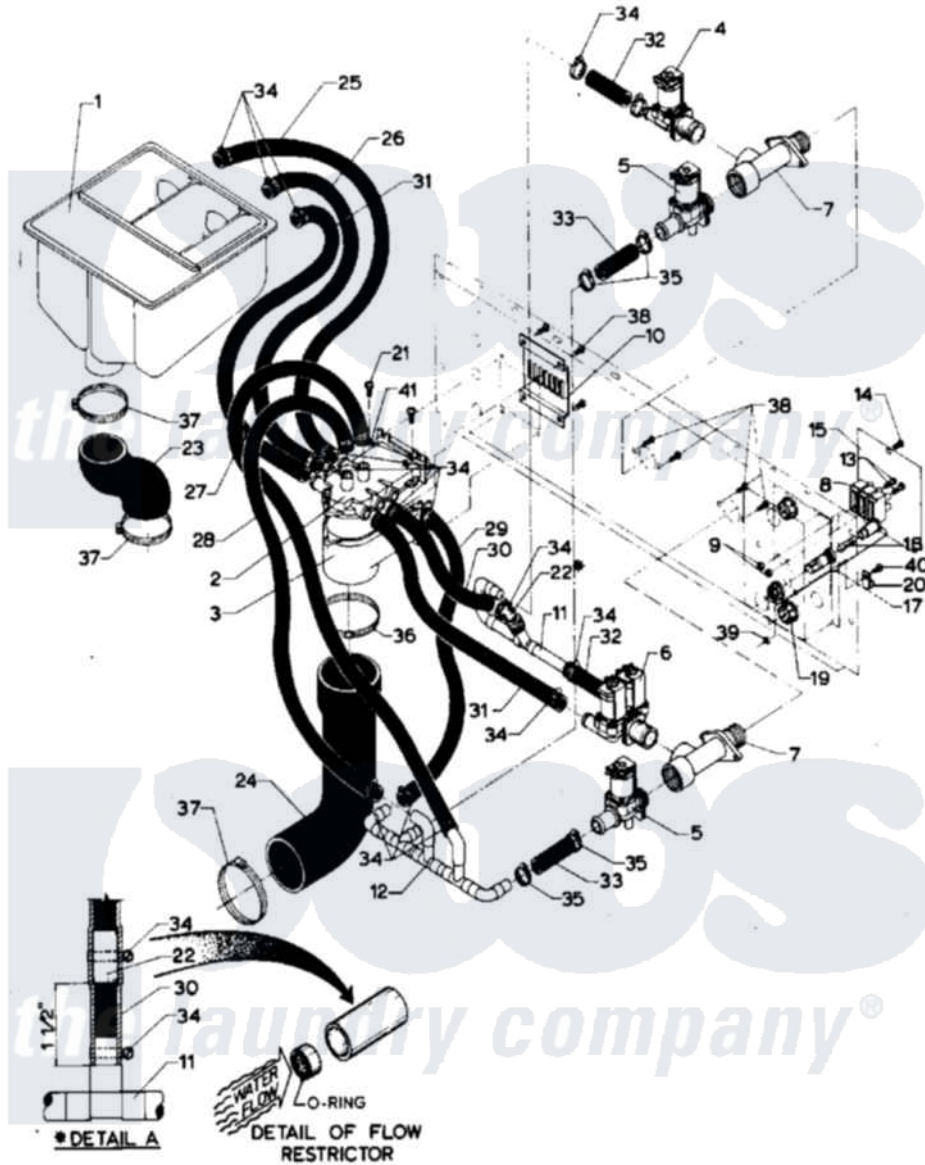

Maytag MAF35PN2 07 - SOAP DISPENSER

Maytag [Commercial Maytag MAF35PN2 Washer Parts](#) Parts Diagram 07 - SOAP DISPENSER
 Click on the part number to view part

Item	Original Part Number	Replaced By	Status	Part Description
001	24001627		Not Available	DISPENSER, SUPPLY (COIN)
002	24001031			Breaker, Vac.
003	24001032			Breaker, Vac.
004	24001119			Valve
005	24001120			Valve-1 WAY
006	24001776			Valve, Water
007	24001448			Seal
008	24001366		Not Available	BLOCK, INPUT & POWER (4 TERM)
"	24001629		Not Available	BLOCK, INPUT POWER (3 WIRE)
009	24001425			Nut, Fiberlock, Pltd
010	24001426			Cover, Vacuum Breaker
011	24001777		Not Available	MANIFOLD, SUPPLY
012	24001778		Not Available	MANIFOLD, FILL
013	24001430			Screw, S.s
014	24001301	67006964		Screw, Glide

015	24001429		Not Available	COVER, JUNCTION BOX
016	W10124350		Not Available	PART NUMBER NOT AVAILABLE
017	24001433			Holder, Fuse
018	24001225			Fuse, Control
019	24001436	8008P014-60		Grommet, Nylon
020	24001434		Not Available	CONNECTOR, GROUND
021	24001432	W10068250		Screw
022	24001775		Not Available	FLOW RESTRICTOR ASSY.
023	24001442			Hose, Soap Dispenser
024	24001552			Hose, Vacuum Breaker
025	24001780		Not Available	HOSE
026	NLA		Not Available	HOSE
027	24001767		Not Available	HOSE
028	24001785		Not Available	HOSE
029	24001770		Not Available	HOSE
030	24001789		Not Available	HOSE
031	24001791			Hose
032	24001773		Not Available	HOSE
033	24001795			Hose
034	24001423	489503		Clamp
035	24001438	285655		Clamp, Hose
036	24001282		Not Available	CLAMP, HOSE (No.48)
037	24001353	696392		Hose Clamp
038	24001414	4450038		Screw
039	24001342	74005230		Nut, Lock
040	24001432	W10068250		Screw
041	24001425			Nut, Fiberlock, Pltd