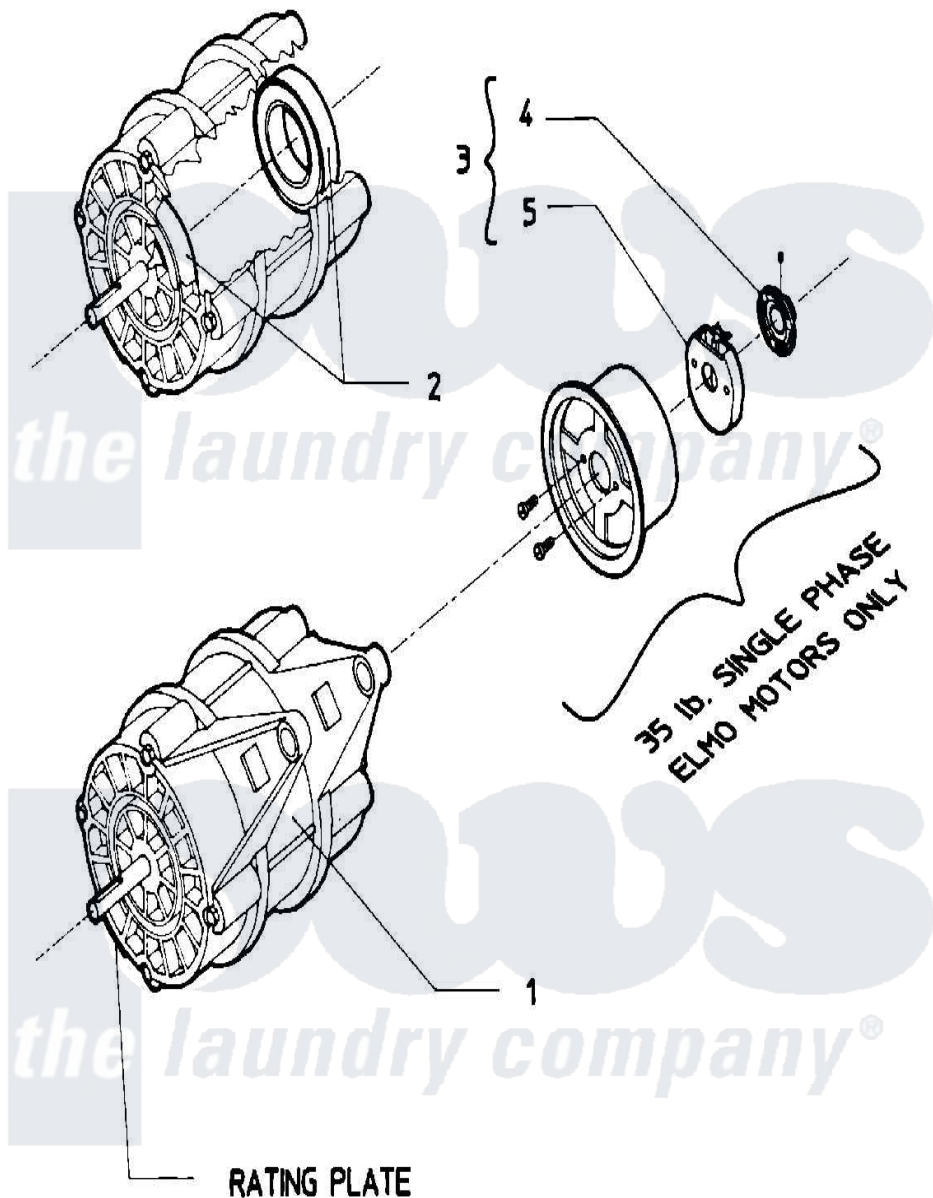

Maytag MAF35PN2 10 - MOTOR

Maytag [Commercial Maytag MAF35PN2 Washer Parts](#) Parts Diagram 10 - MOTOR
 Click on the part number to view part

Item	Original Part Number	Replaced By	Status	Part Description
001	24001079			Motor 2SP 1 Phase
"	24001083			Motor, 2SP
002	24001017			Bearing, Motor
003	W10124350		Not Available	PART NUMBER NOT AVAILABLE